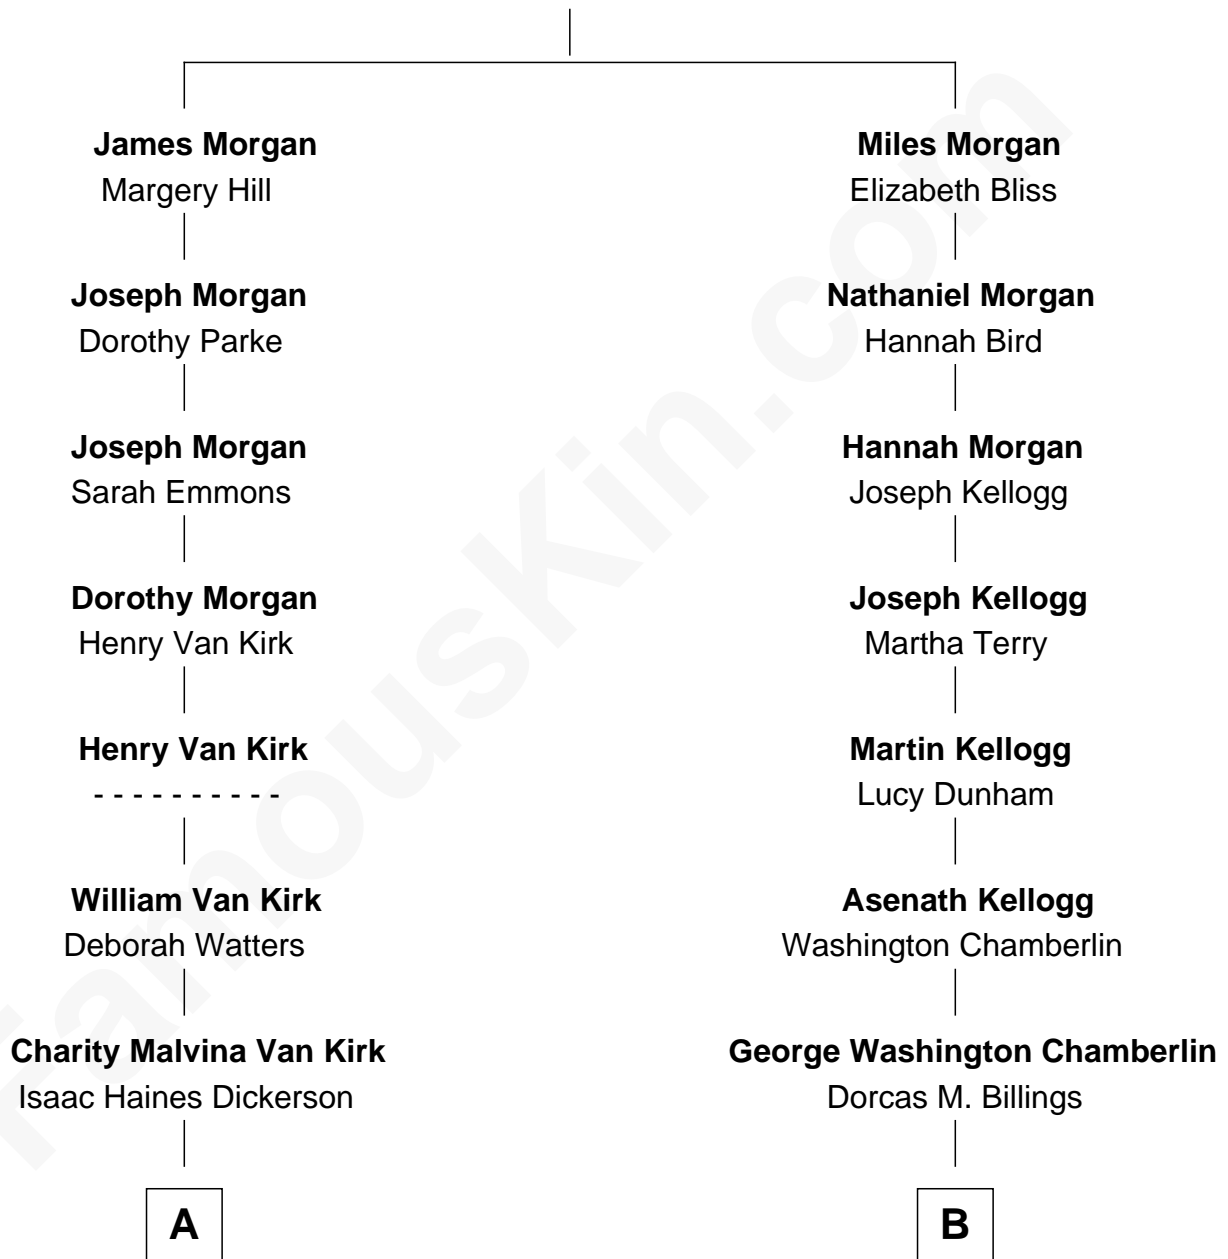

FamousKin.com Relationship Chart of

Warren G. Harding

29th U.S. President

8th cousin 4 times removed of

Shannon Woodward

TV and Movie Actress

William Morgan

A

Phoebe Elizabeth Dickerson

Dr. George Tryon Harding

Warren G. Harding

29th U.S. President

B

Emma Dorcas Chamberlin

James Benton Woodward

Willis Benton Woodward

Friedericke M. Steuer

Roy Colefax Woodward

Edna Mary Doty

Gary Allen Woodward

Norma Corrine Swedlund

Steven Gary Woodward

Kathleen Andrea West

Shannon Woodward