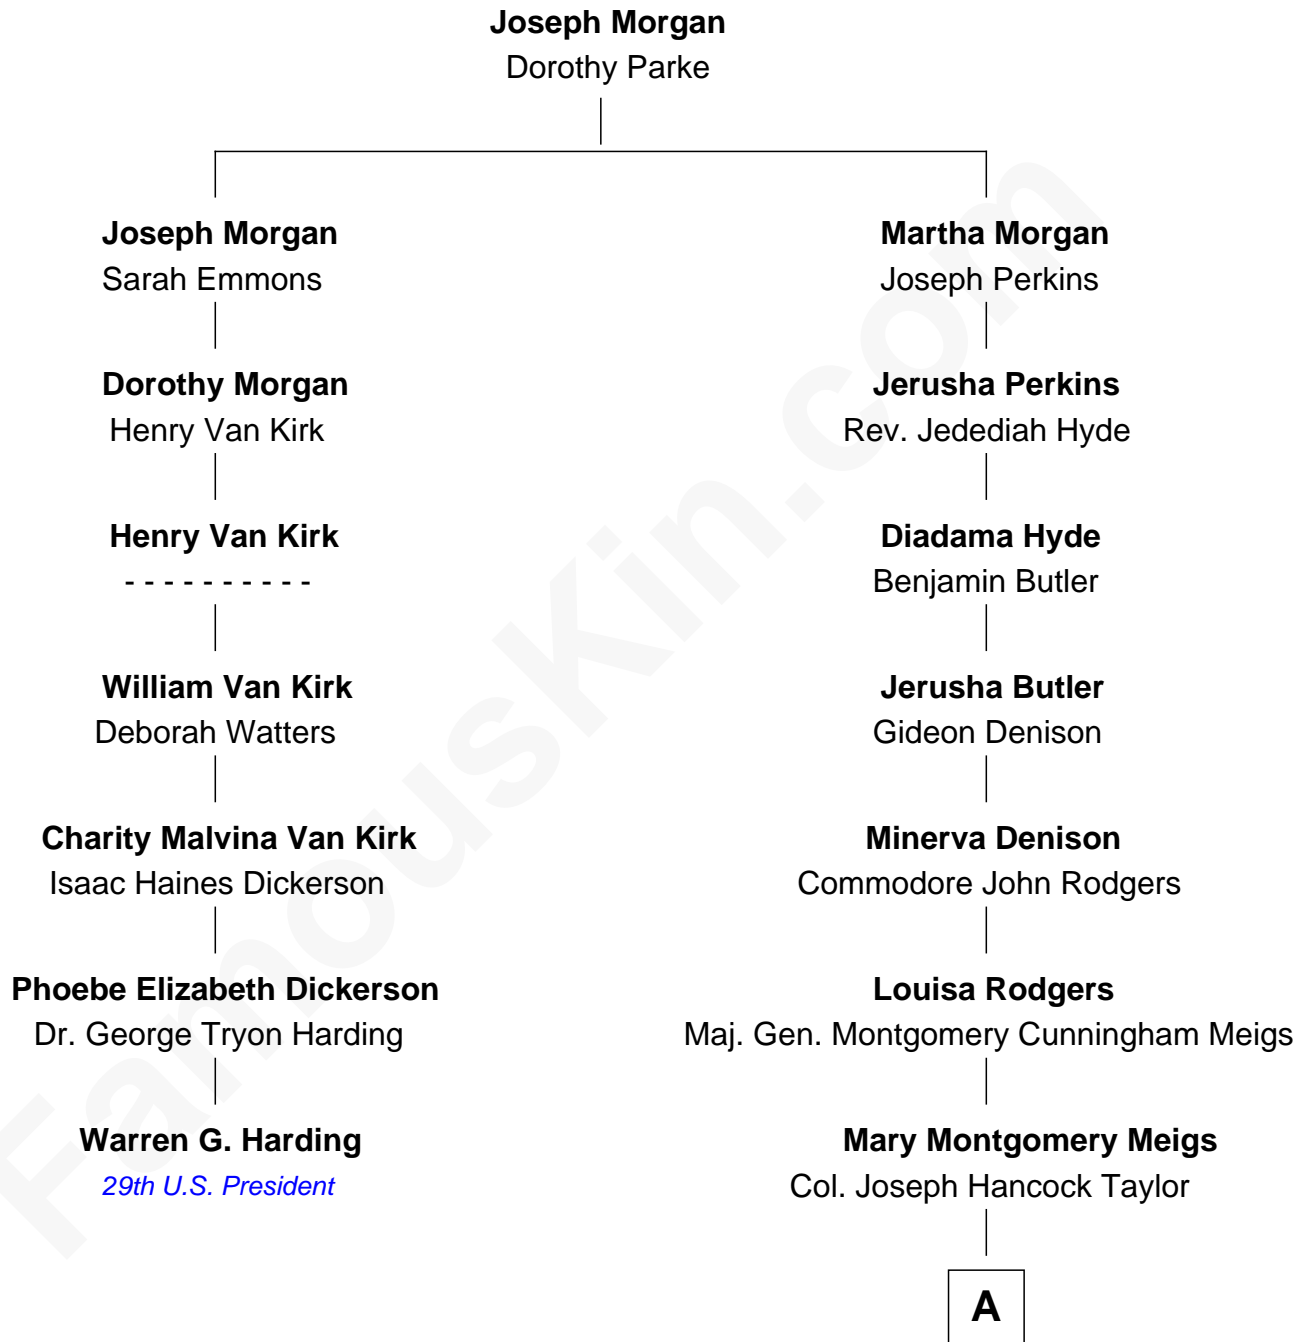

FamousKin.com Relationship Chart of

Warren G. Harding

29th U.S. President

6th cousin 4 times removed of

Parker Stevenson

TV and Movie Actor

A

—
Evelyn Taylor

Eli Kirk Price

—
Philip Price

Sarah Meade Harrison

—
Sarah Meade Price

Richard Stevenson Parker

—
Parker Stevenson

TV and Movie Actor

FamousKin.com