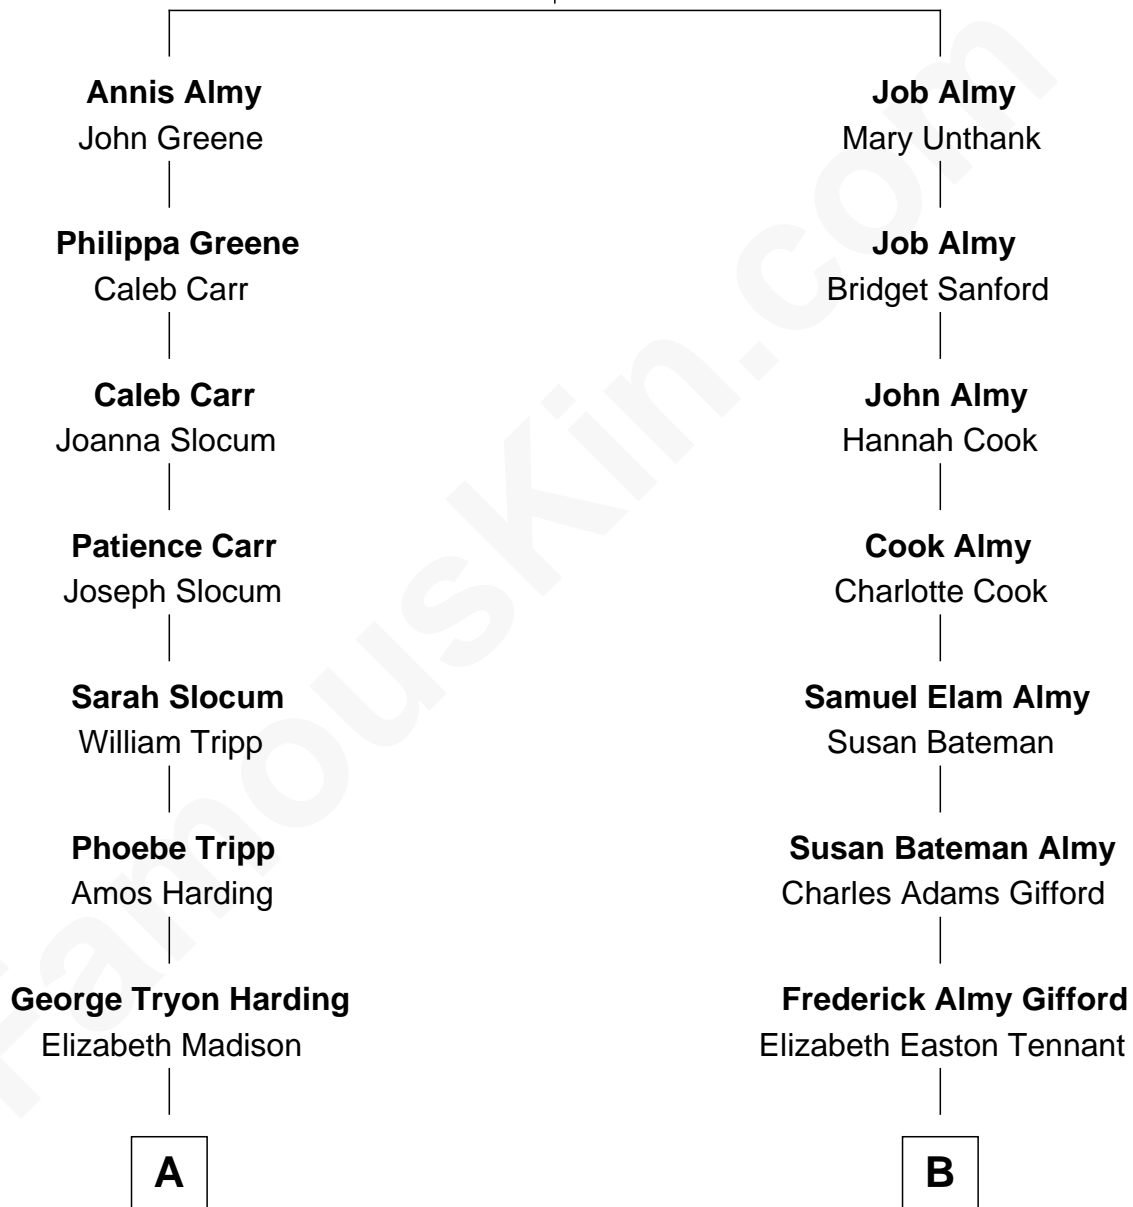

# FamousKin.com Relationship Chart of

**Warren G. Harding**

*29th U.S. President*

8th cousin 1 time removed of

**Marilyn Monroe**

*Actress, Model, and Singer*

**William Almy**

Audrey Barlow

**A**

**Charles Alexander Harding**

Mary Ann Crawford

**Dr. George Tryon Harding**

Phoebe Elizabeth Dickerson

**Warren G. Harding**

*29th U.S. President*

**B**

**Charles Stanley Gifford**

Gladys Pearl Monroe

**Marilyn Monroe**

*Actress, Model, and Singer*

FamousKin.com