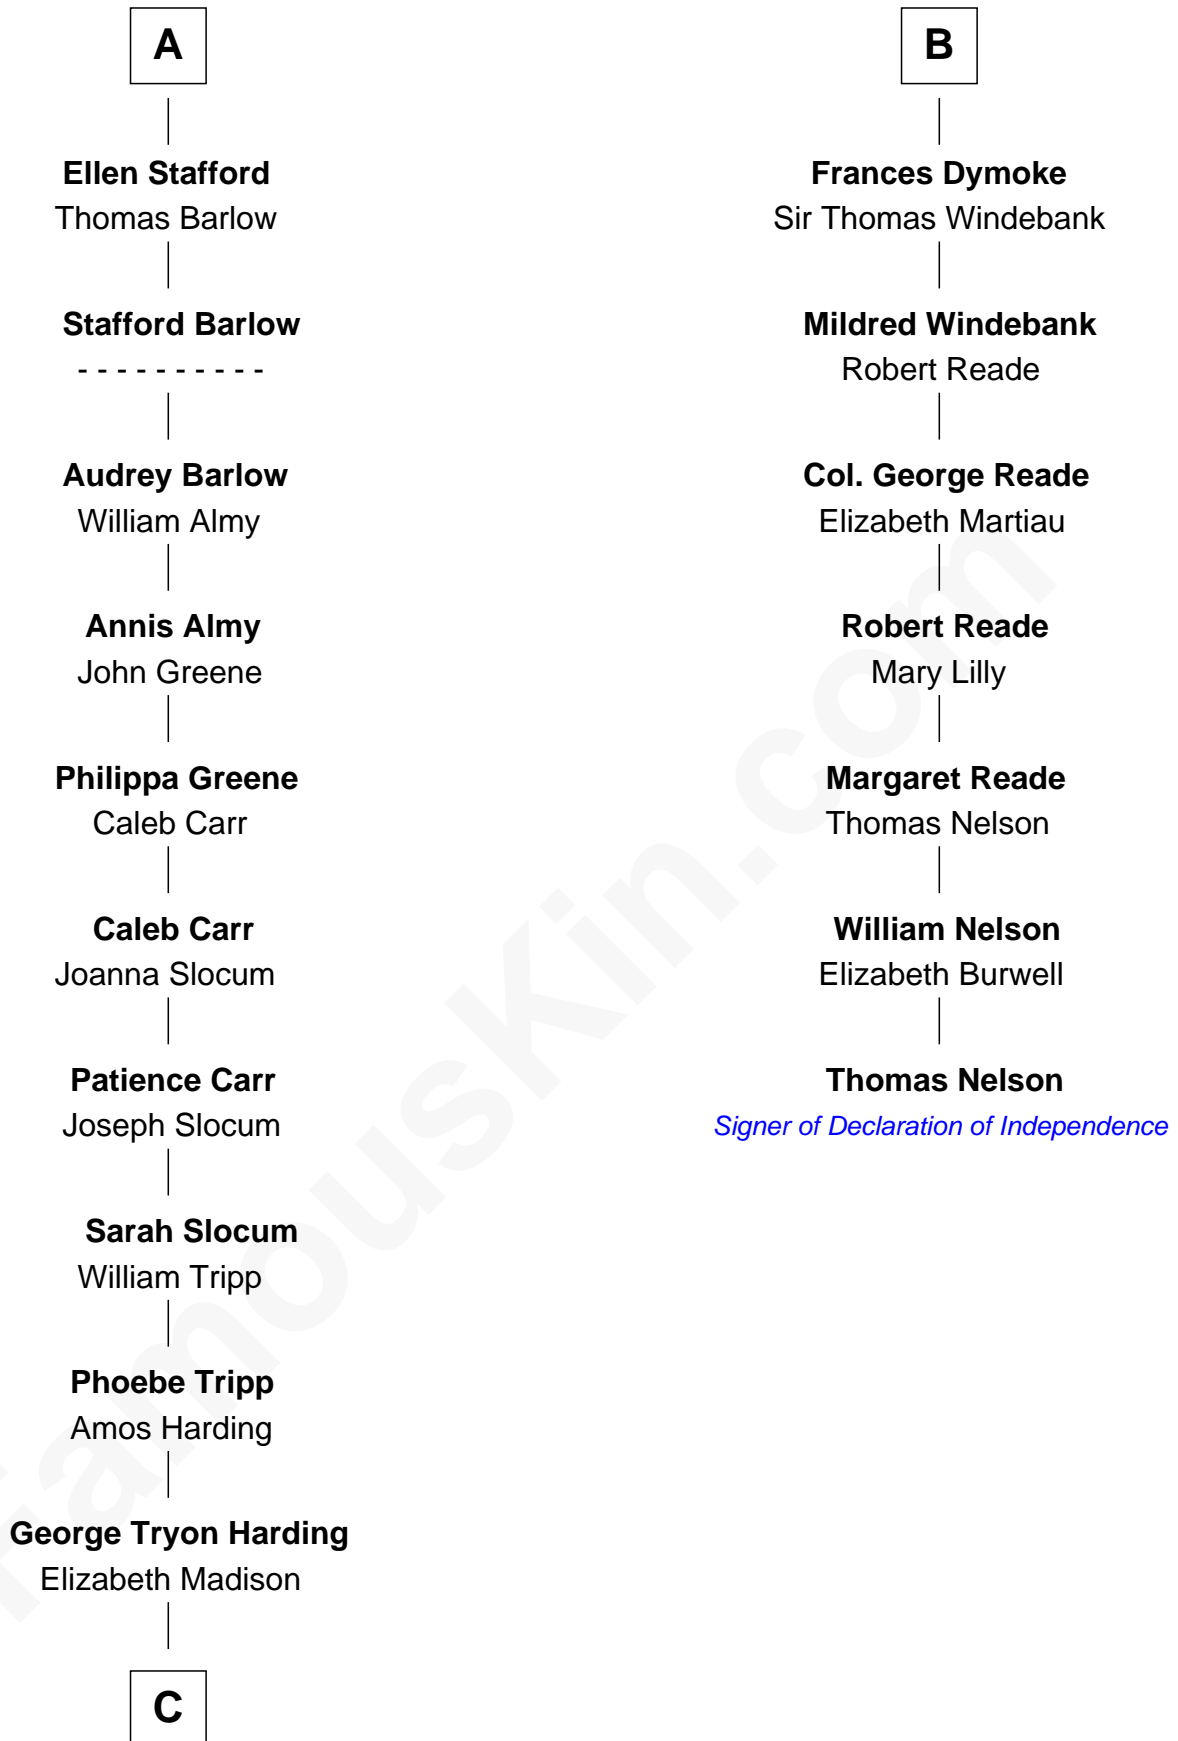

FamousKin.com
Relationship Chart of
Warren G. Harding
29th U.S. President

13th cousin 6 times removed of
Thomas Nelson
Signer of the Declaration of Independence

C

—
Charles Alexander Harding

Mary Ann Crawford

—
Dr. George Tryon Harding

Phoebe Elizabeth Dickerson

—
Warren G. Harding

29th U.S. President

FamousKin.com