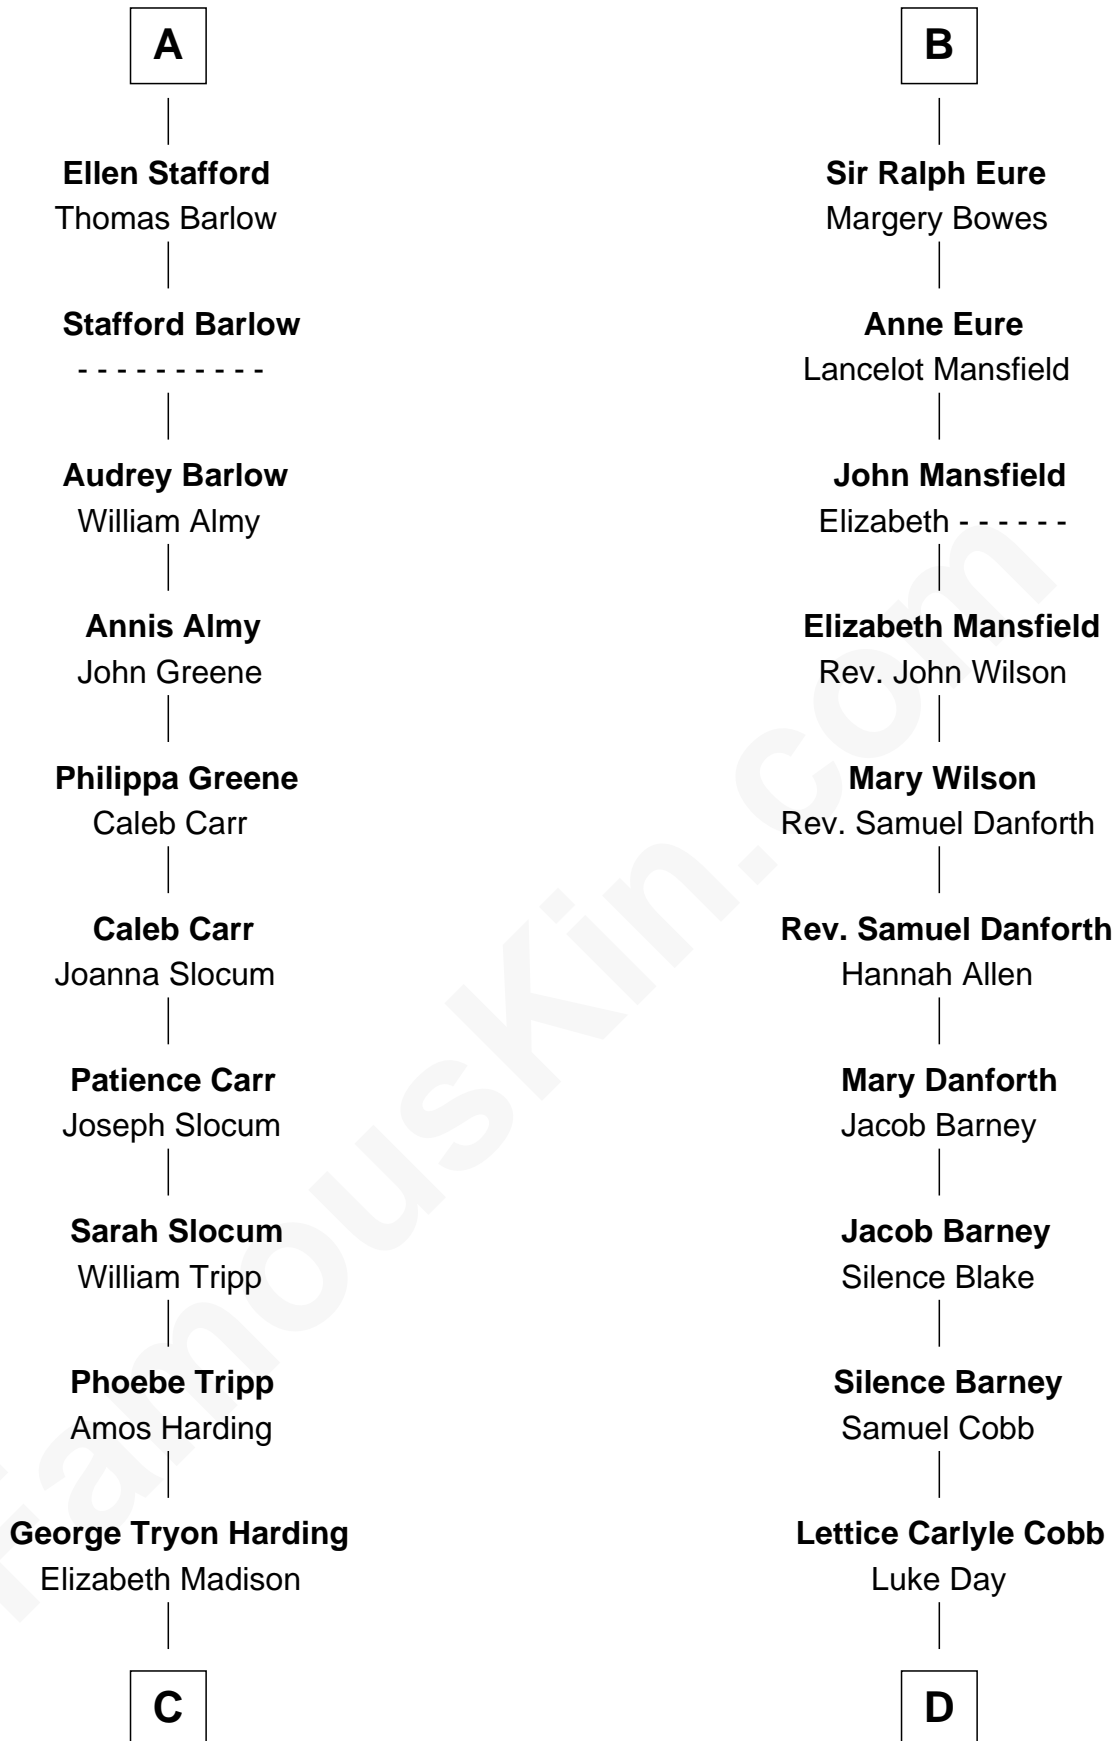

FamousKin.com Relationship Chart of

Warren G. Harding

29th U.S. President

19th cousin 1 time removed of

Sandra Day O'Connor

First Female U.S. Supreme Court Justice

C

Charles Alexander Harding

Mary Ann Crawford

Dr. George Tryon Harding

Phoebe Elizabeth Dickerson

Warren G. Harding

29th U.S. President

D

Hollis Day

Eliza L. Flanders

Henry Clay Day

Alice Edith Hilton

Henry R. Day

Ada Mae Wilkey

Sandra Day O'Connor

U.S. Supreme Court Justice