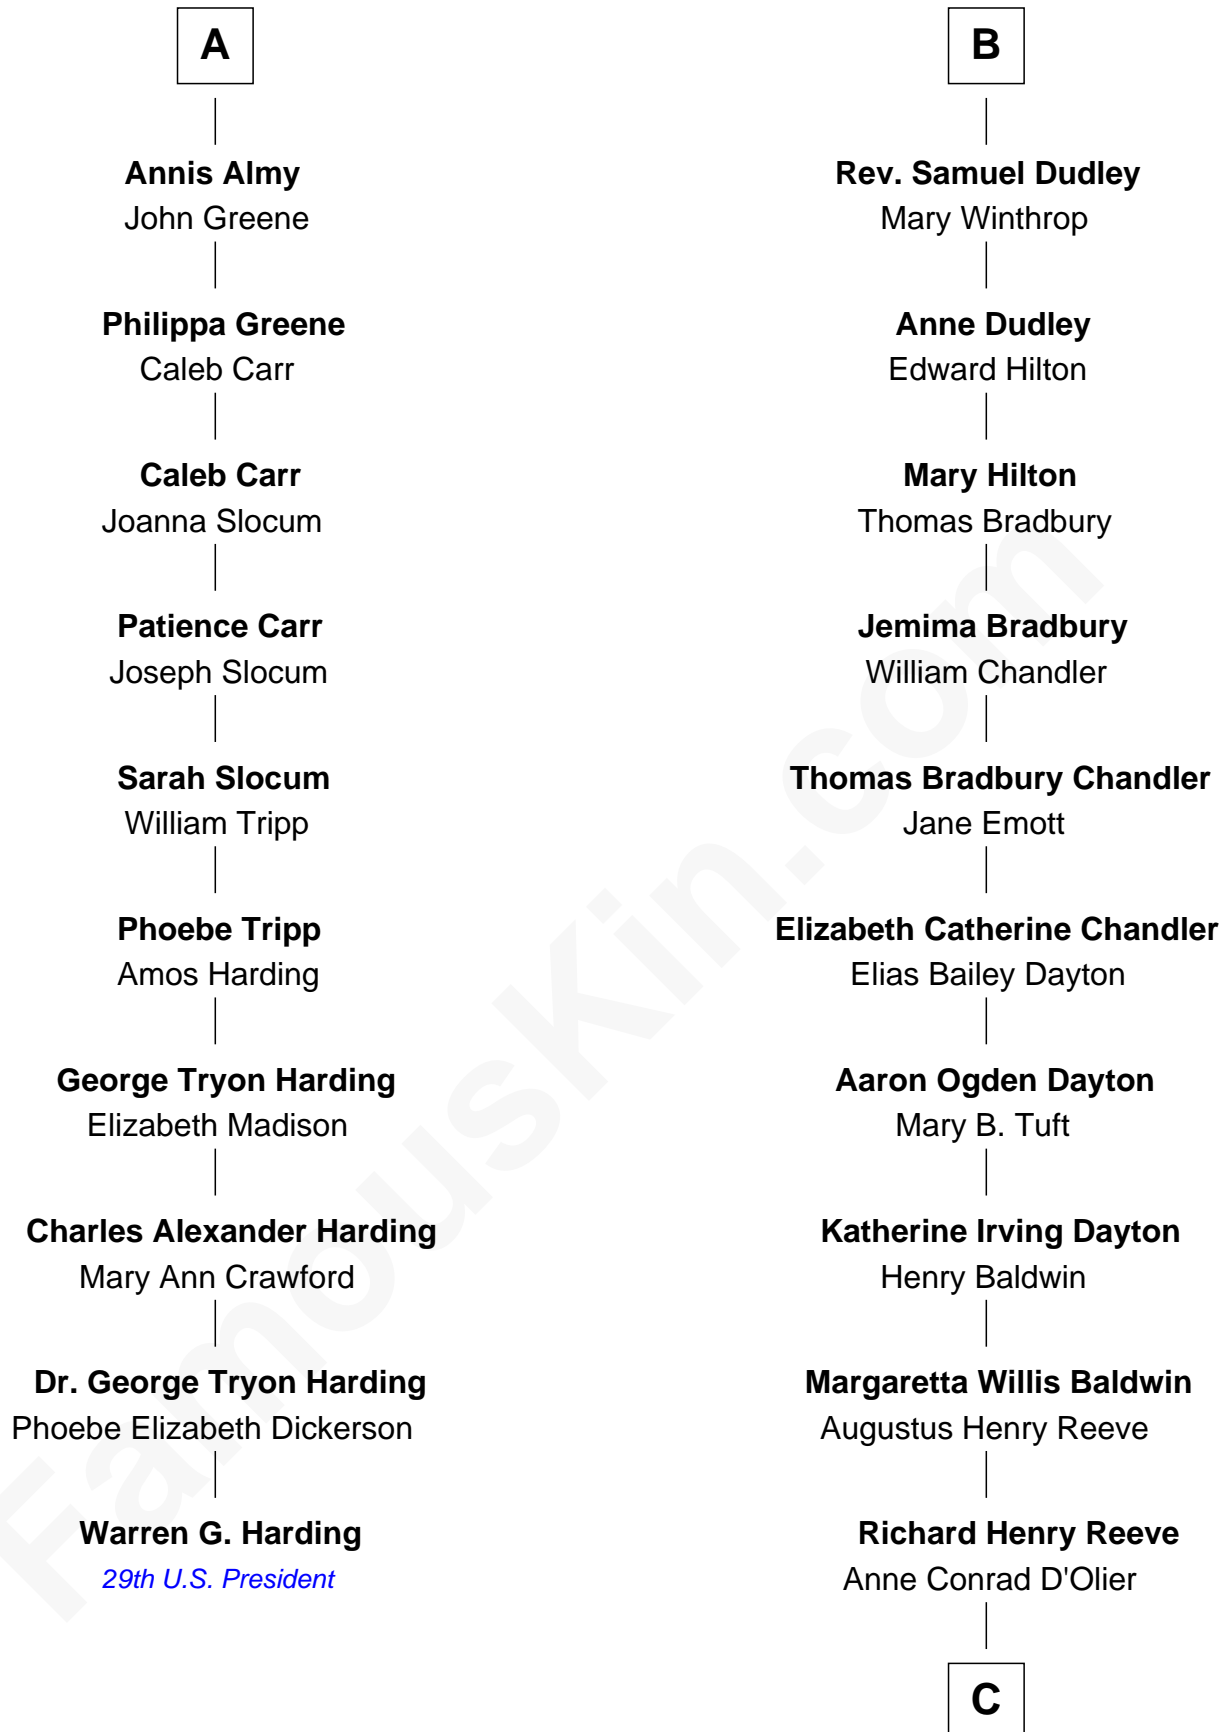

FamousKin.com Relationship Chart of

Warren G. Harding

29th U.S. President

16th cousin 2 times removed of

Christopher Reeve

Movie Actor

C

Franklin D'Olier Reeve

Barbara Pitney Lamb

Christopher Reeve

Movie Actor

FamousKin.com