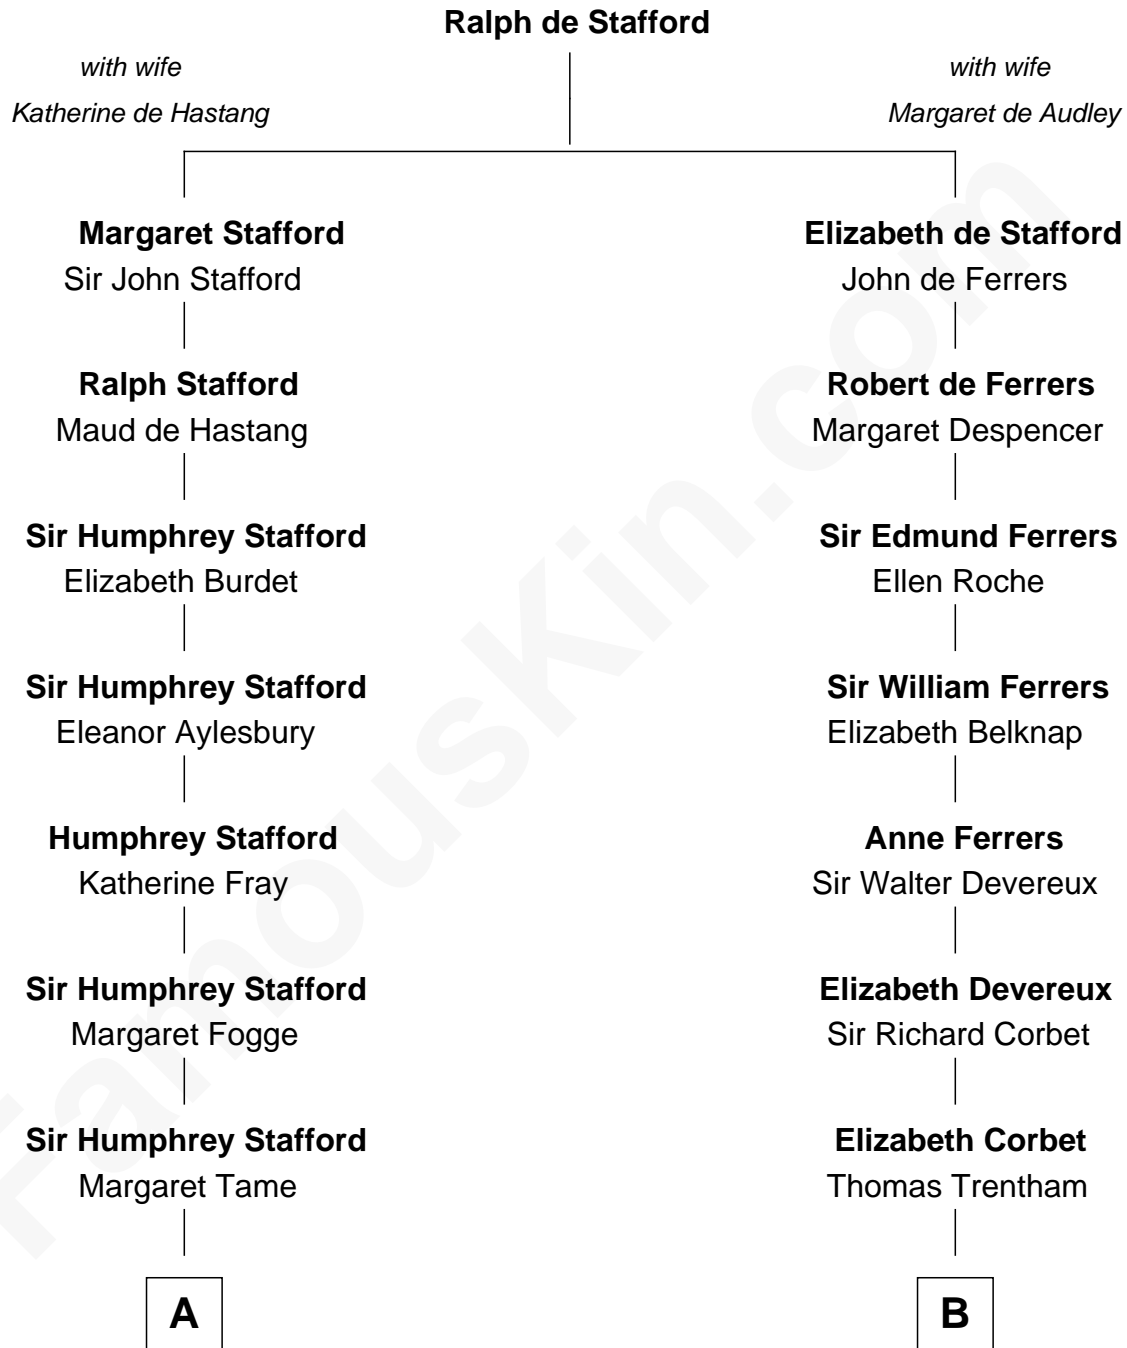

FamousKin.com Relationship Chart of

Warren G. Harding

29th U.S. President

19th cousin 2 times removed of

Christopher Reeve

Movie Actor

C

Charles Alexander Harding

Mary Ann Crawford

Dr. George Tryon Harding

Phoebe Elizabeth Dickerson

Warren G. Harding

29th U.S. President

D

Sarah Wyatt Carpenter

Richard Henry Reeve