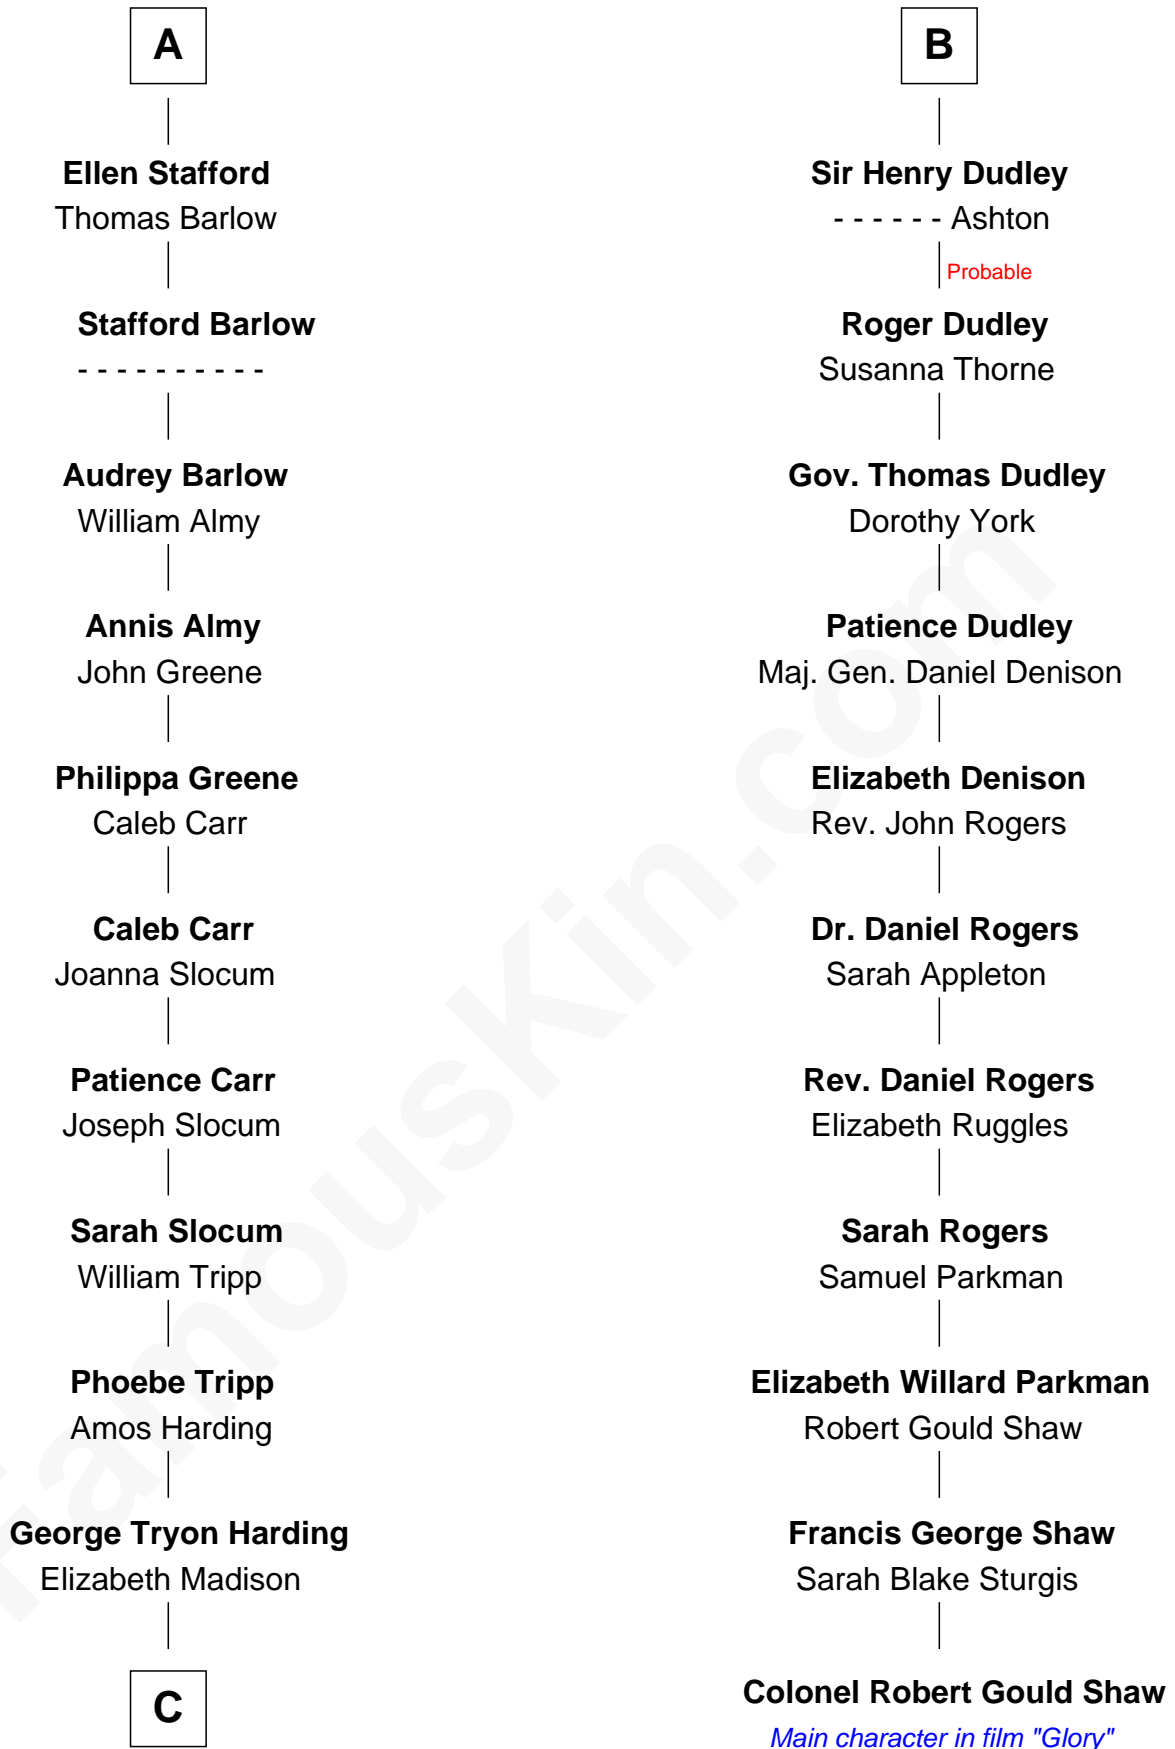

**FamousKin.com**  
**Relationship Chart of**  
**Warren G. Harding**  
*29th U.S. President*

**17th cousin 2 times removed of**  
**Colonel Robert Gould Shaw**  
*U.S. Civil War leader of film "Glory" fame*

**C**

—  
**Charles Alexander Harding**

Mary Ann Crawford

—  
**Dr. George Tryon Harding**

Phoebe Elizabeth Dickerson

—  
**Warren G. Harding**

*29th U.S. President*

FamousKin.com