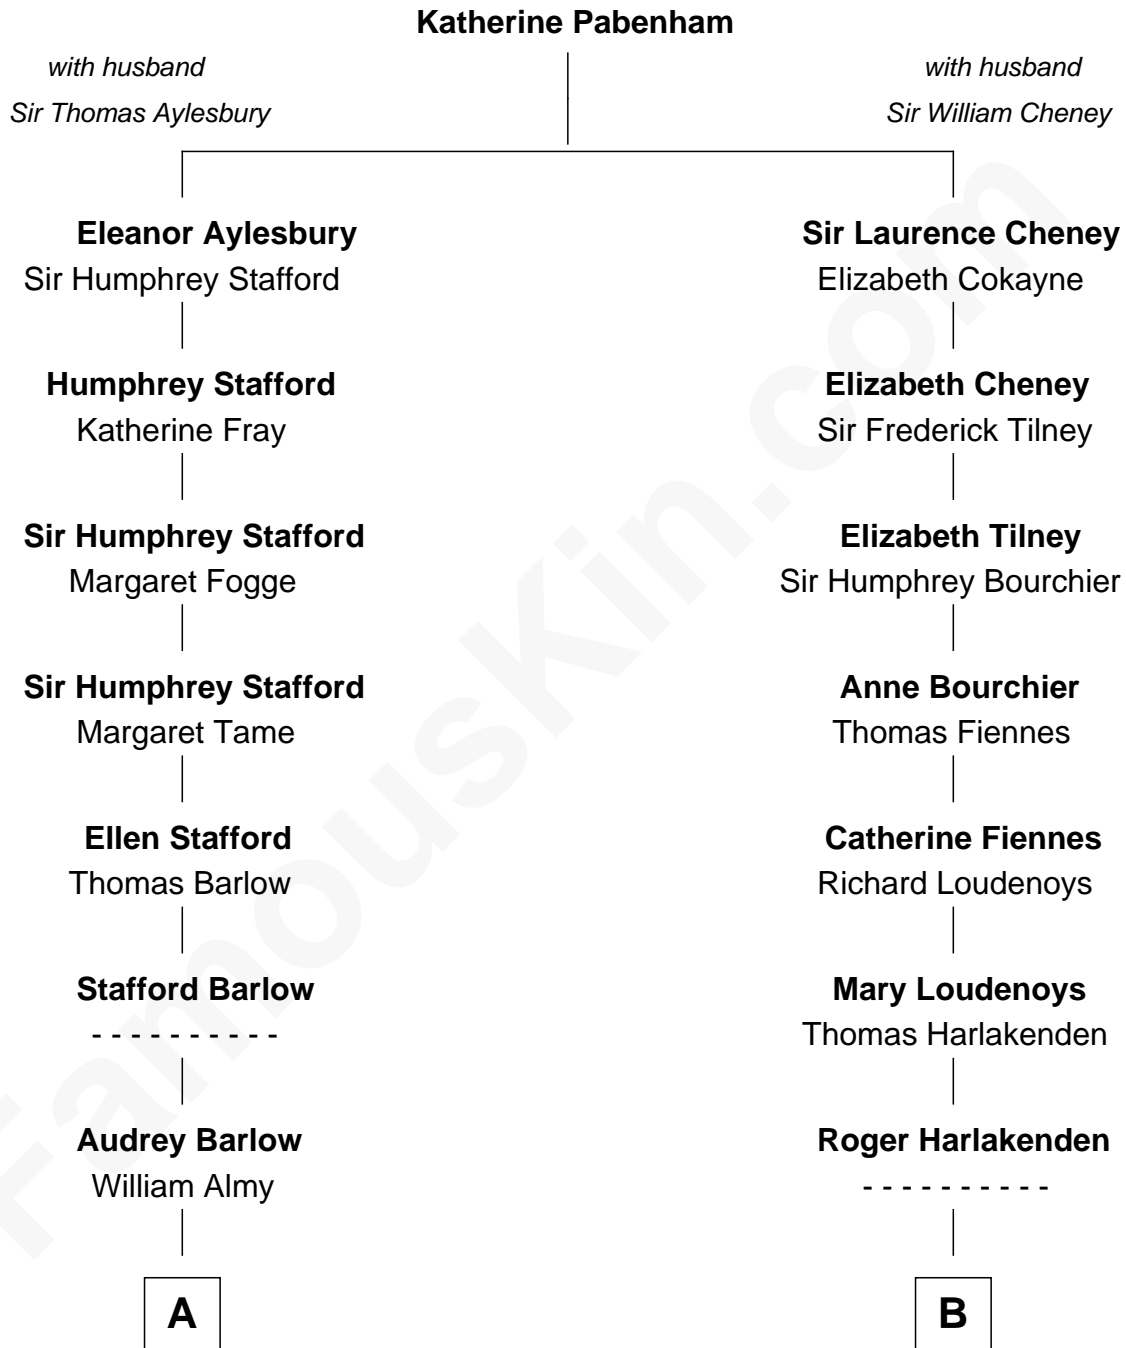

**FamousKin.com**  
**Relationship Chart of**  
**Warren G. Harding**  
*29th U.S. President*

**16th cousin 3 times removed of**  
**Anne Baxter**  
*Movie Actress*

**C**

**Frank Lloyd Wright**

Catherine L. Tobin

**Catherine Dorothy Wright**

Kenneth Stuart Baxter

**Anne Baxter**

*Movie Actress*

FamousKin.com