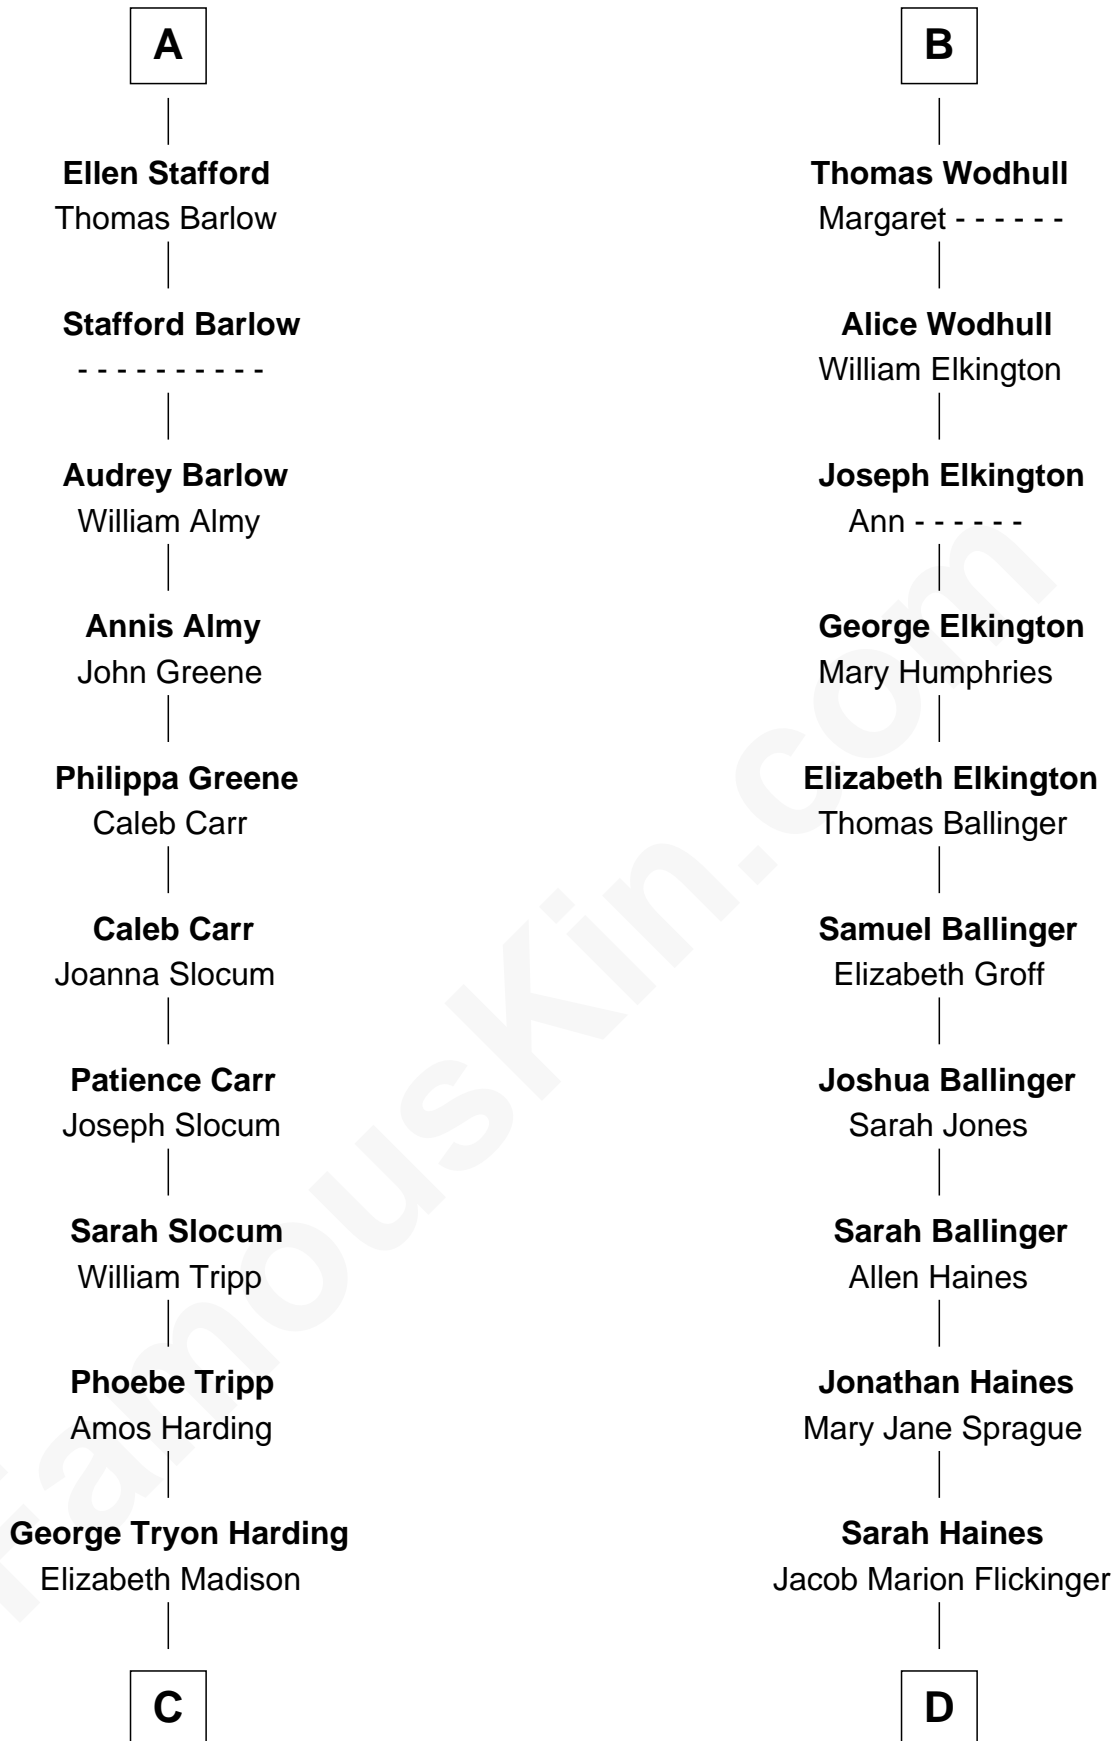

FamousKin.com Relationship Chart of

Warren G. Harding

29th U.S. President

19th cousin of

Barbara (Pierce) Bush

First Lady of President George H.W. Bush

Sir Warin Trussell
Maud de St. Philibert

C

Charles Alexander Harding

Mary Ann Crawford

Dr. George Tryon Harding

Phoebe Elizabeth Dickerson

Warren G. Harding

29th U.S. President

D

Lulu Dell Flickinger

James Edgar Robinson

Pauline Robinson

Marvin Pierce

Barbara (Pierce) Bush

First Lady of George H.W. Bush

FamousKin.com