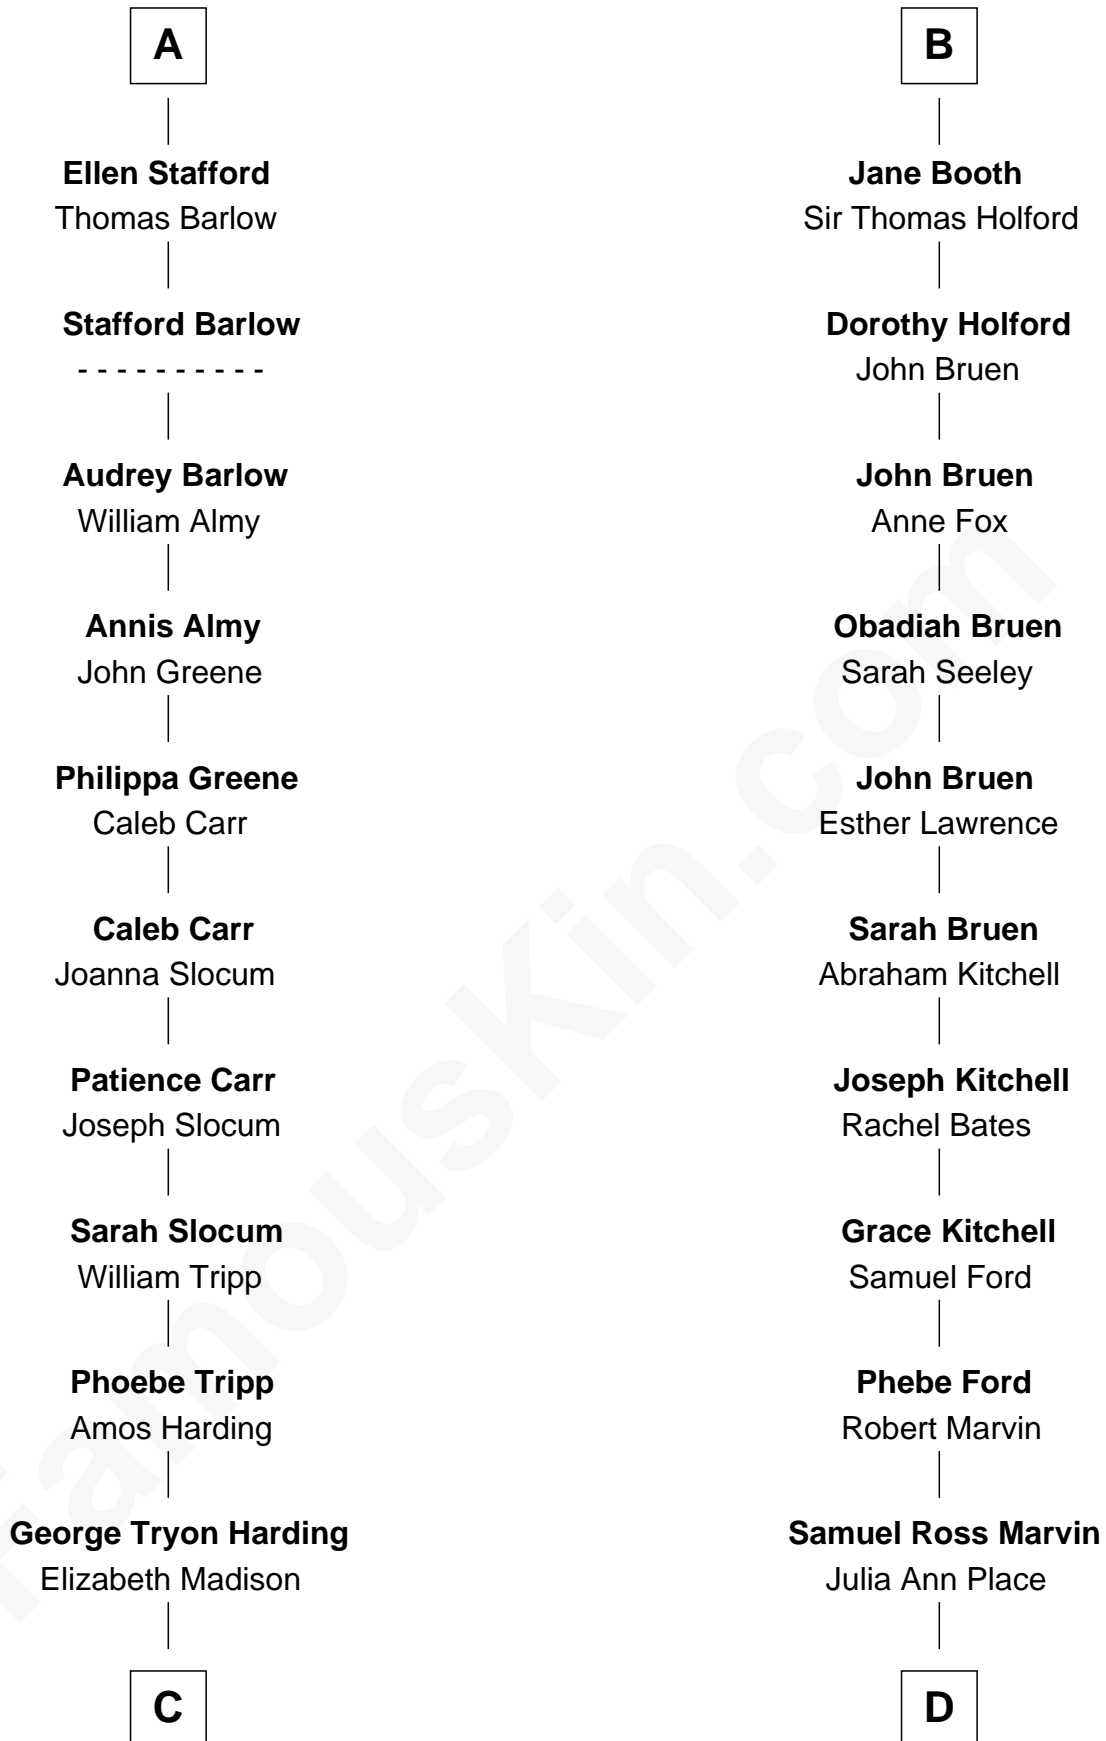

FamousKin.com Relationship Chart of

Warren G. Harding

29th U.S. President

19th cousin 1 time removed of

Barbara (Pierce) Bush

First Lady of President George H.W. Bush

C

Charles Alexander Harding

Mary Ann Crawford

Dr. George Tryon Harding

Phoebe Elizabeth Dickerson

Warren G. Harding

29th U.S. President

D

Jerome Place Marvin

Martha Ann Stokes

Mabel Marvin

Scott Pierce

Marvin Pierce

Pauline Robinson

Barbara (Pierce) Bush

First Lady of George H.W. Bush

FamousKin.com