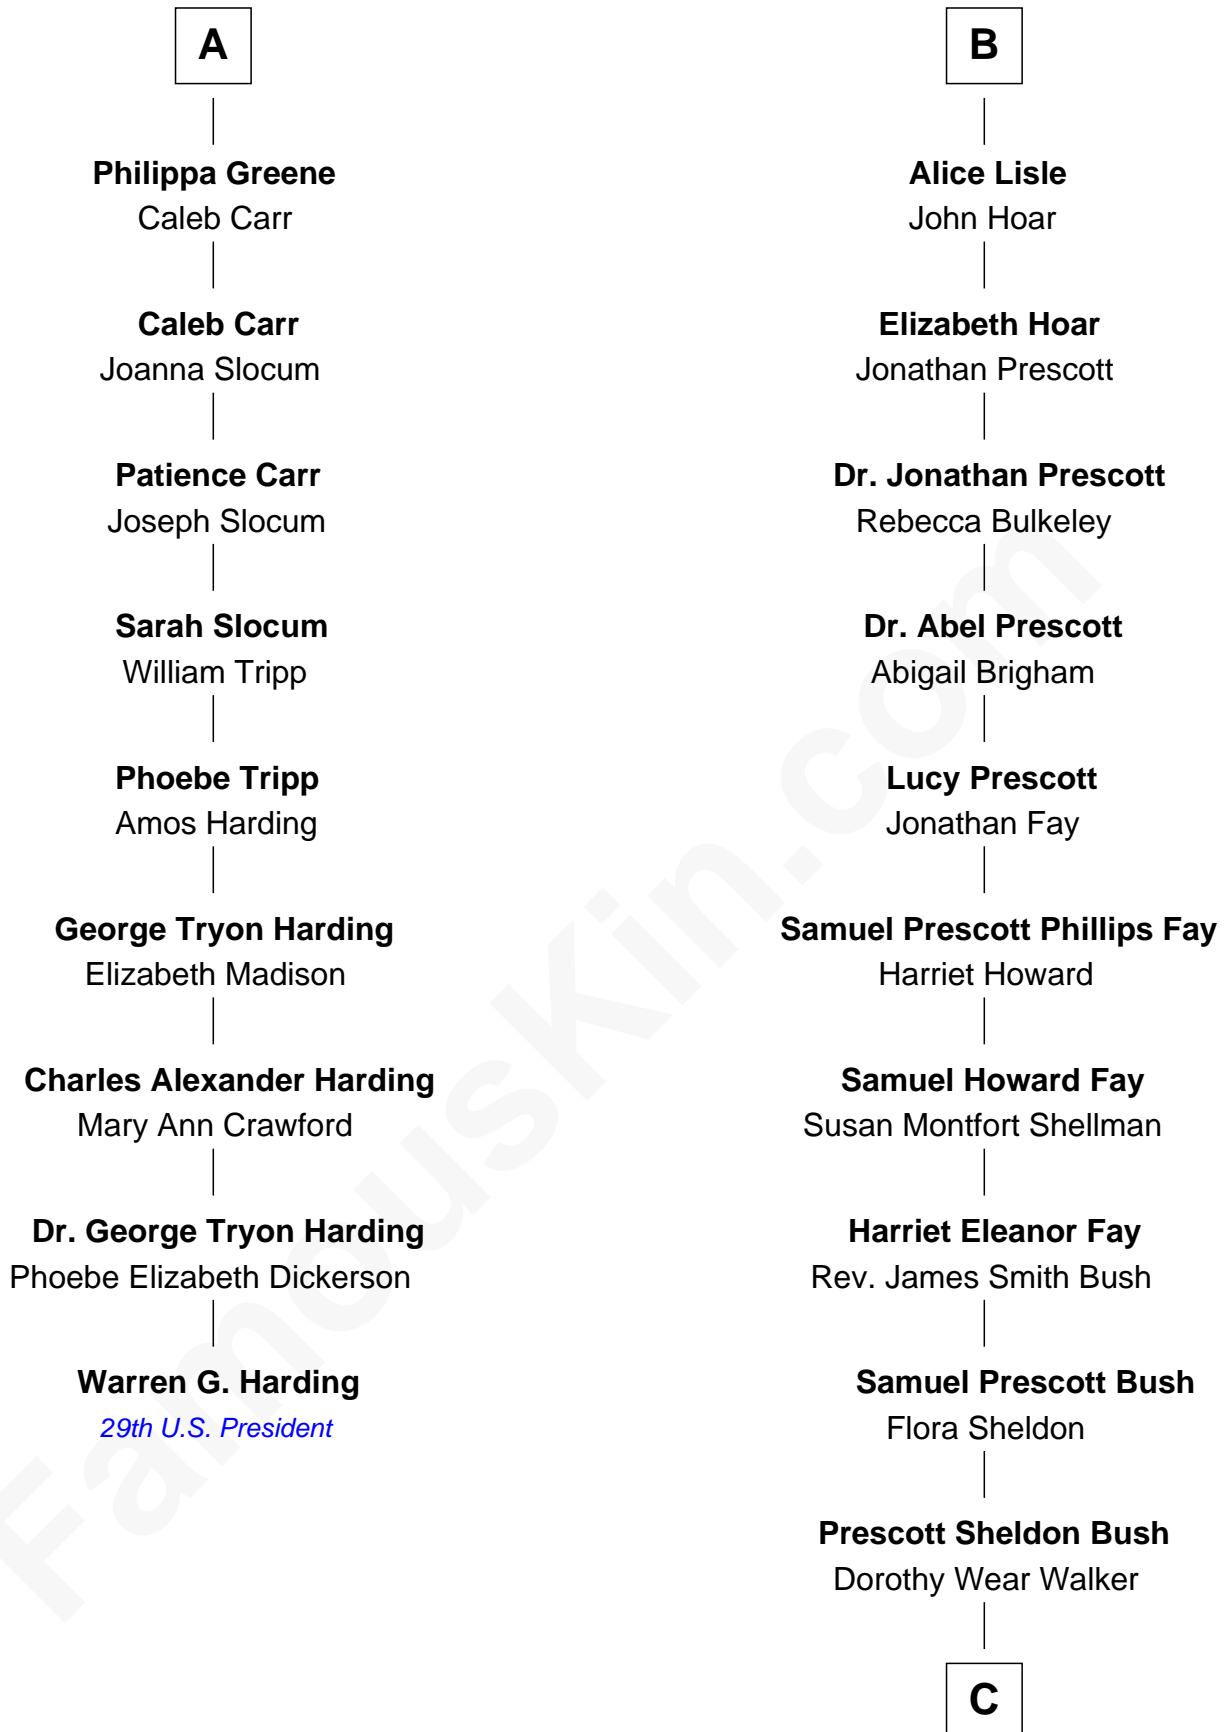

FamousKin.com Relationship Chart of

Warren G. Harding

29th U.S. President

15th cousin 3 times removed of

George W. Bush

43rd U.S. President

Sir Humphrey Stafford

Eleanor Aylesbury

C

George Herbert Walker Bush

Barbara Pierce

George W. Bush

43rd U.S. President

FamousKin.com