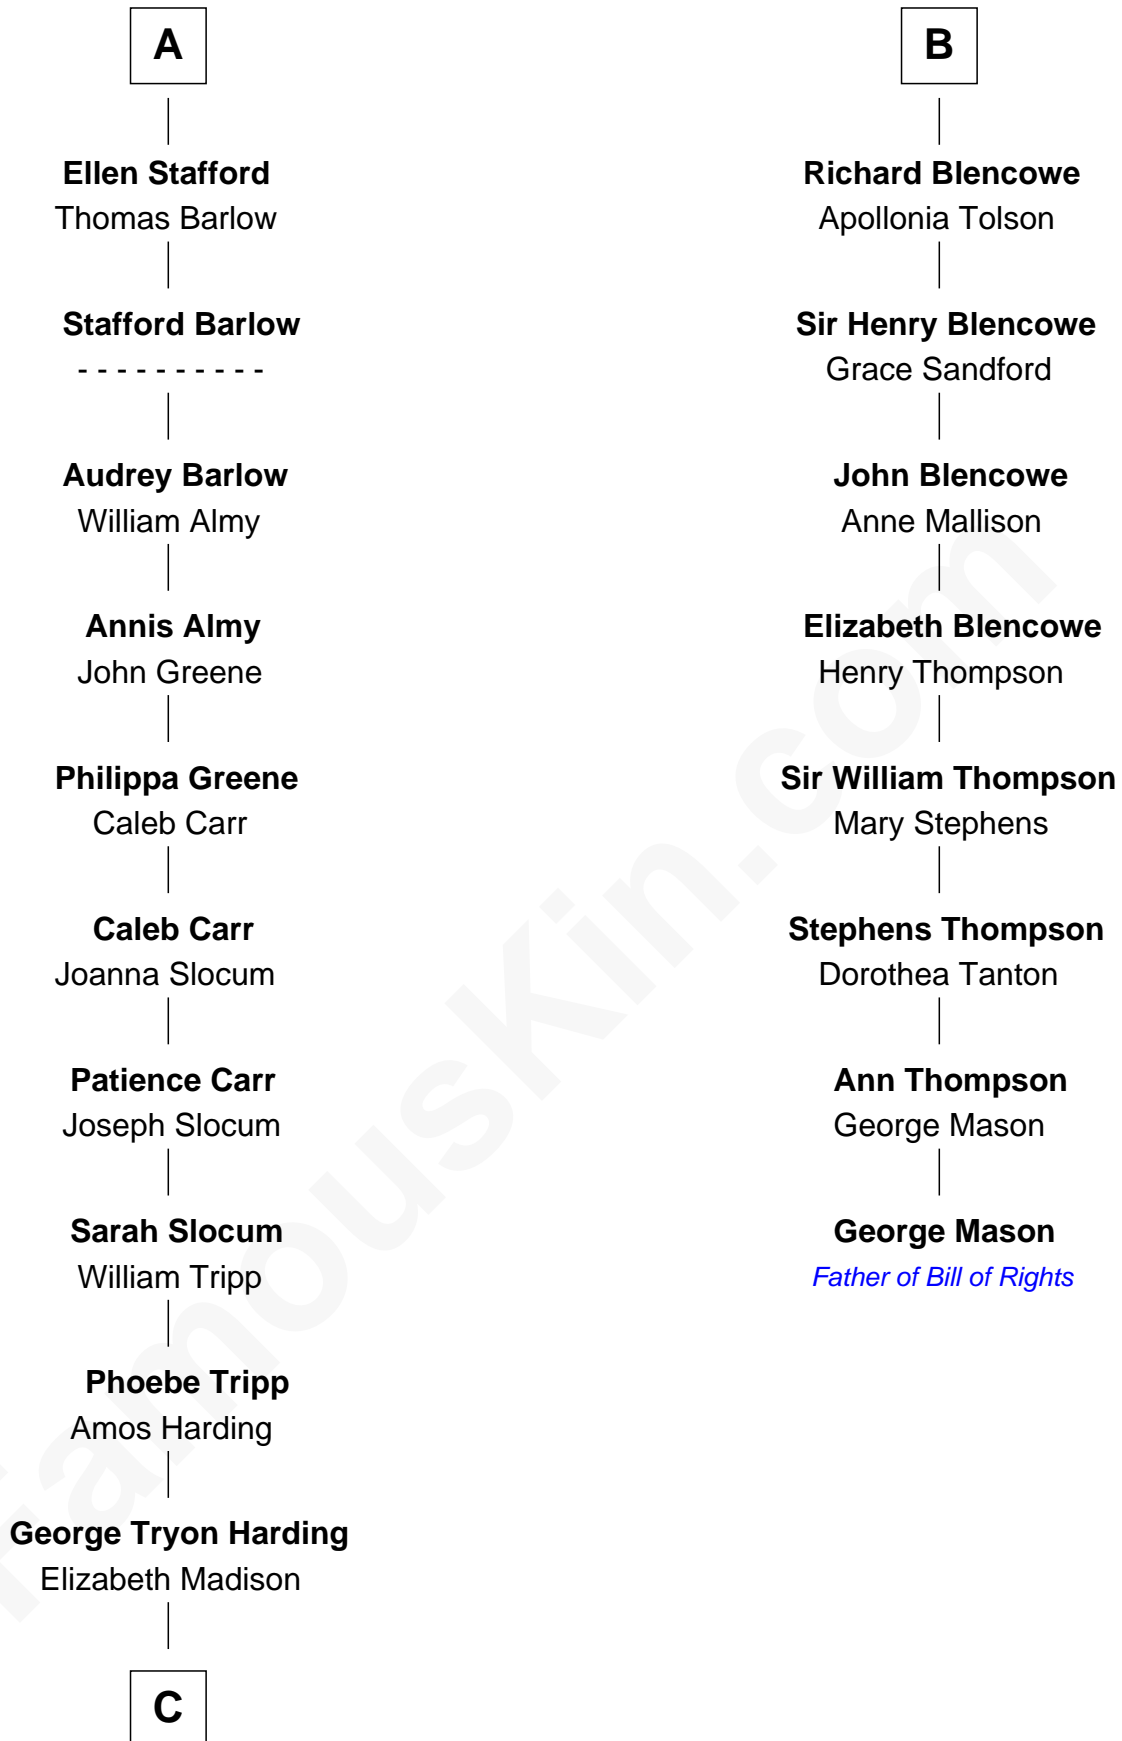

# FamousKin.com Relationship Chart of

**Warren G. Harding**

*29th U.S. President*

14th cousin 5 times removed of

**George Mason**

*Father of the U.S. Bill of Rights*

C

Charles Alexander Harding

Mary Ann Crawford

Dr. George Tryon Harding

Phoebe Elizabeth Dickerson

Warren G. Harding

*29th U.S. President*

FamousKin.com