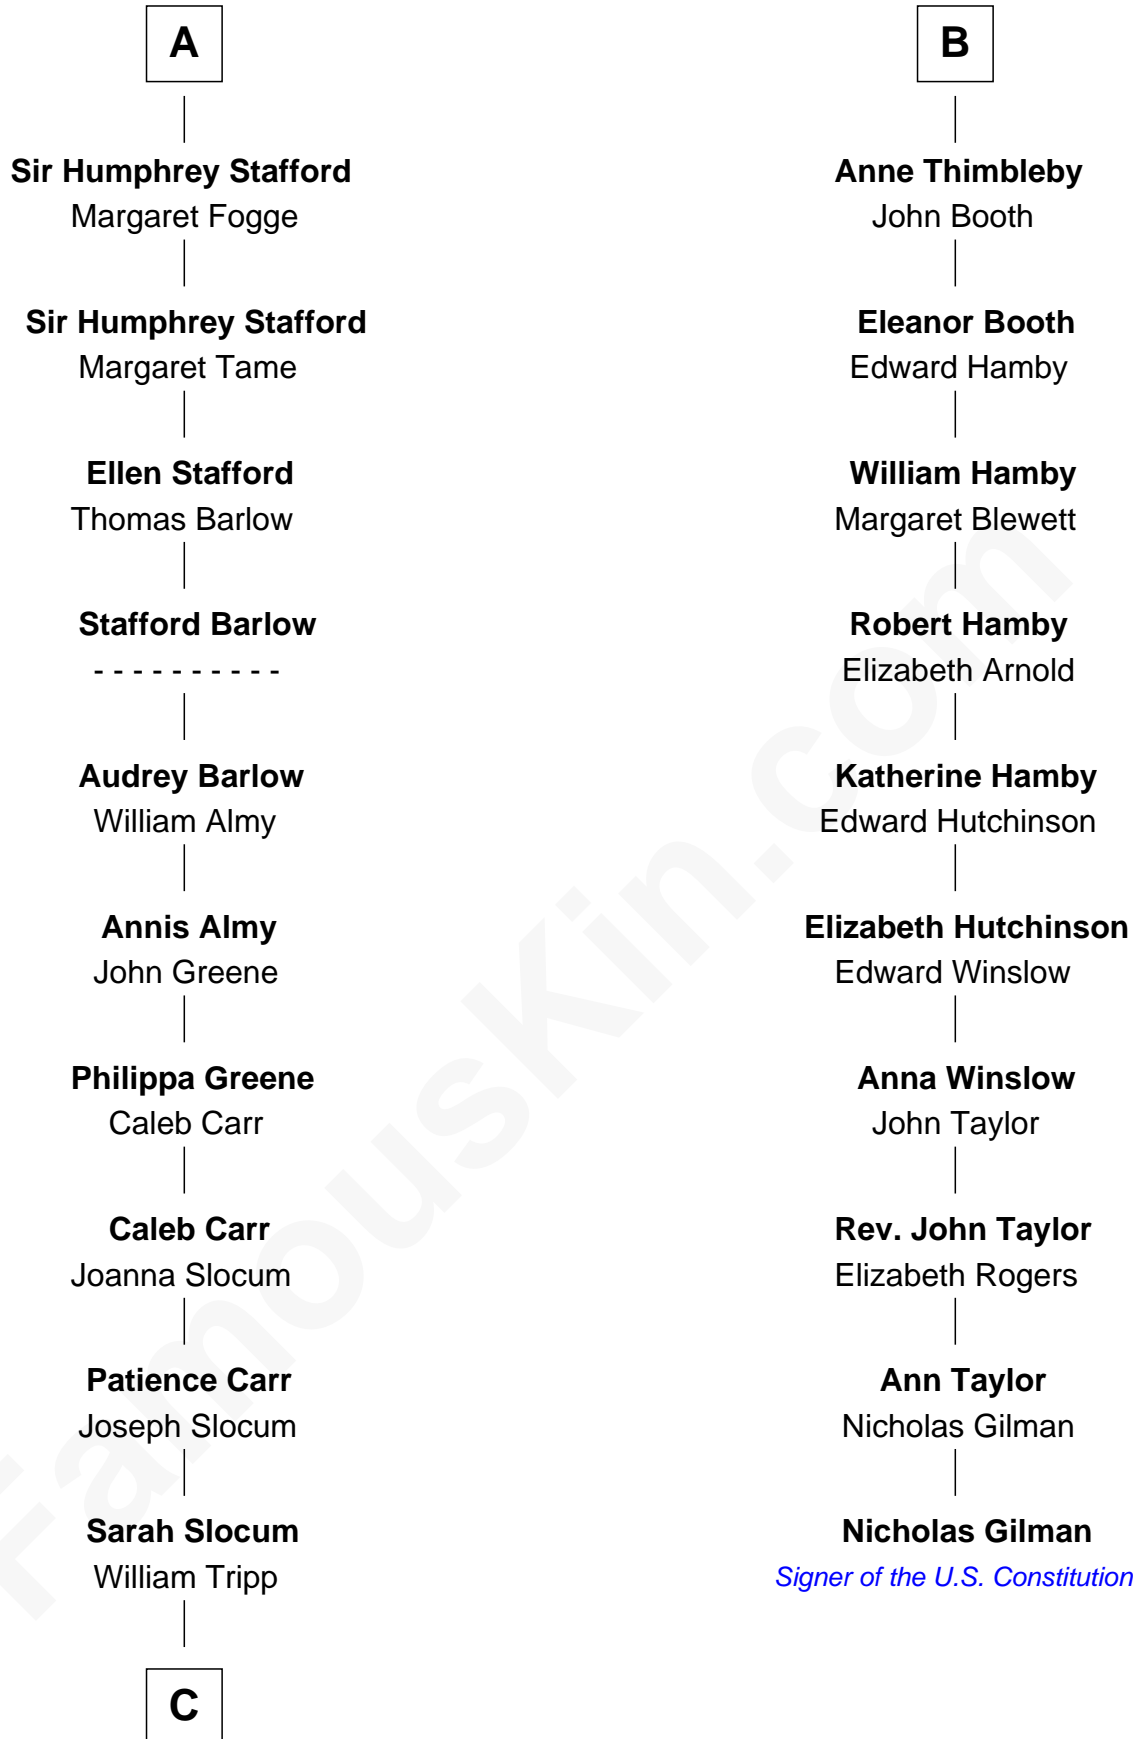

FamousKin.com Relationship Chart of

Warren G. Harding

29th U.S. President

16th cousin 5 times removed of

Nicholas Gilman

Signer of the U.S. Constitution

John de Botetourte

Maud FitzThomas

Ada de Botetourte
Sir John de St. Philibert

Maud de St. Philibert
Sir Warin Trussell

Maud Trussell
Sir John de Hastang

Maud de Hastang
Ralph Stafford

Sir Humphrey Stafford
Elizabeth Burdet

Sir Humphrey Stafford
Eleanor Aylesbury

Humphrey Stafford
Katherine Fray

A

Thomas de Botetourte
Joan de Somery

John de Botetourte
Joyce la Zouche de Mortimer

Joyce de Botetourte
Sir Baldwin Freville

Sir Baldwin Freville
Maude le Scrope

Margaret Freville
Sir Hugh Willoughby

Margery Willoughby
Sir Godfrey Hilton

Elizabeth Hilton
Richard Thimbleby

B

C

Phoebe Tripp
Amos Harding

George Tryon Harding
Elizabeth Madison

Charles Alexander Harding
Mary Ann Crawford

Dr. George Tryon Harding
Phoebe Elizabeth Dickerson