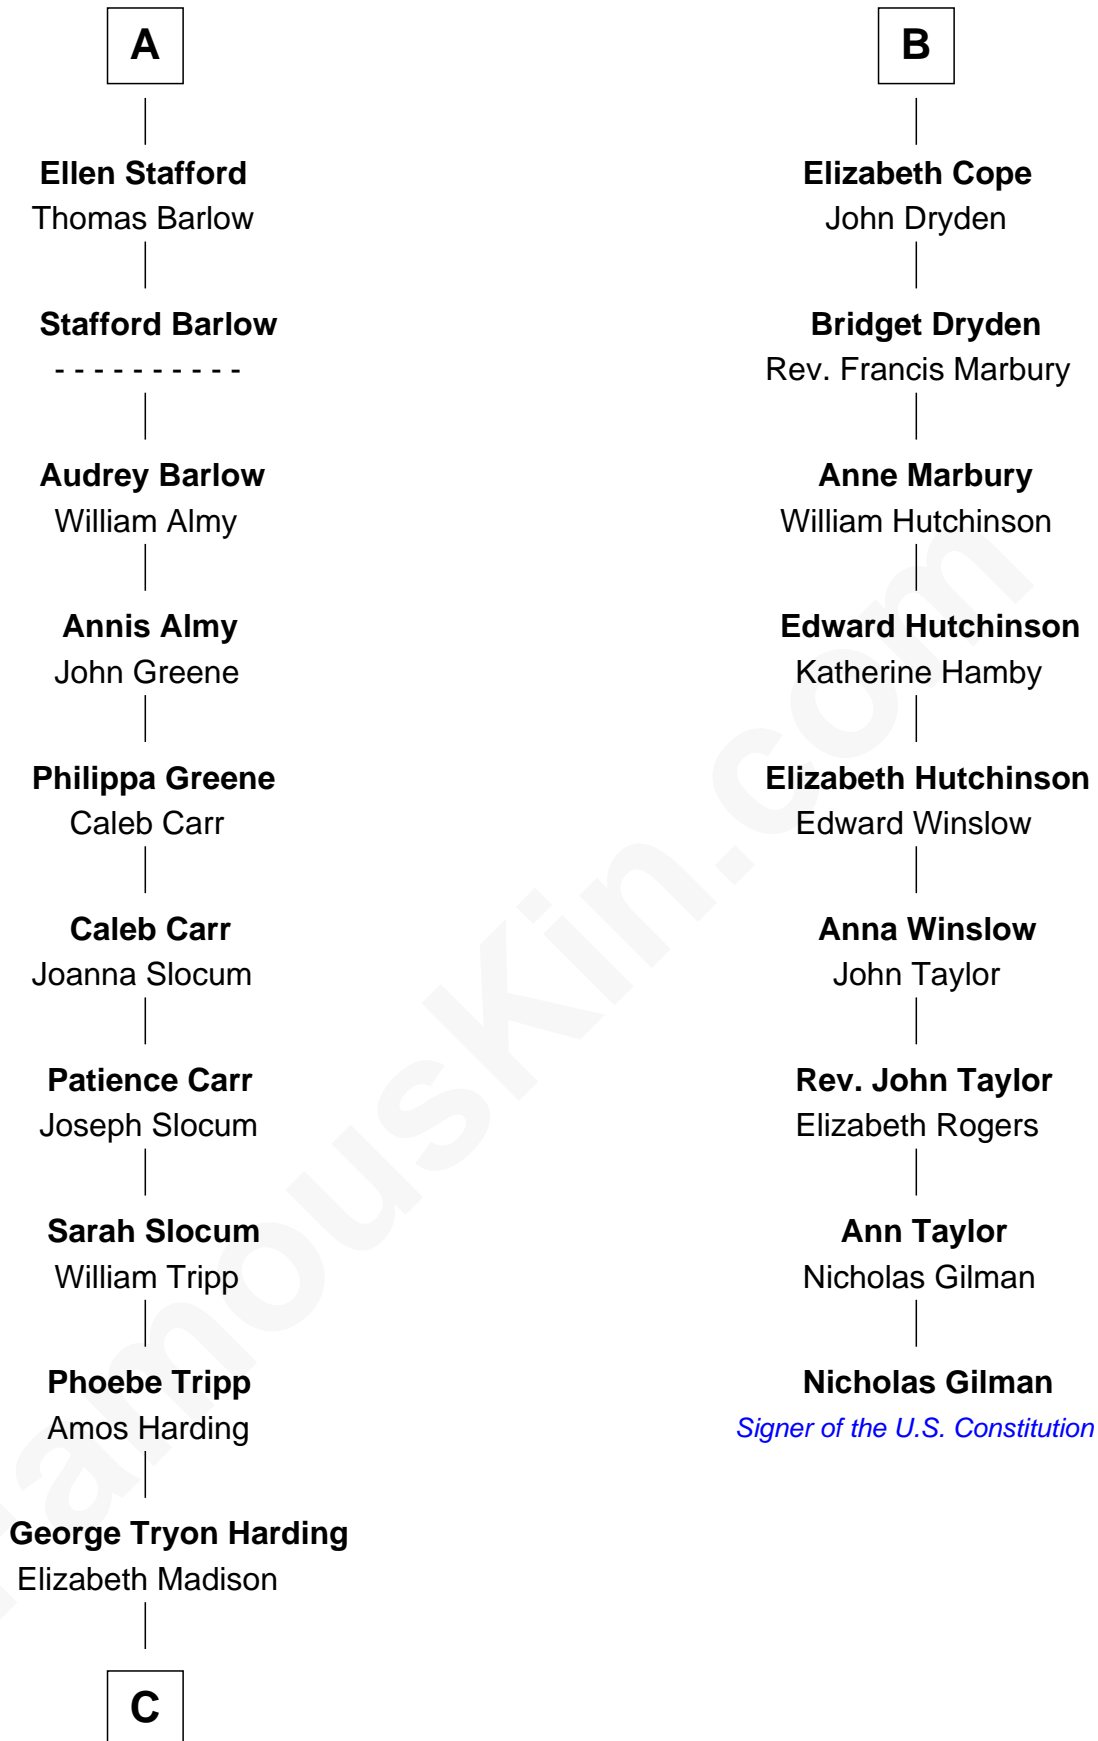

FamousKin.com Relationship Chart of

Warren G. Harding

29th U.S. President

15th cousin 4 times removed of

Nicholas Gilman

Signer of the U.S. Constitution

C

—
Charles Alexander Harding

Mary Ann Crawford

—
Dr. George Tryon Harding

Phoebe Elizabeth Dickerson

—
Warren G. Harding

29th U.S. President

FamousKin.com