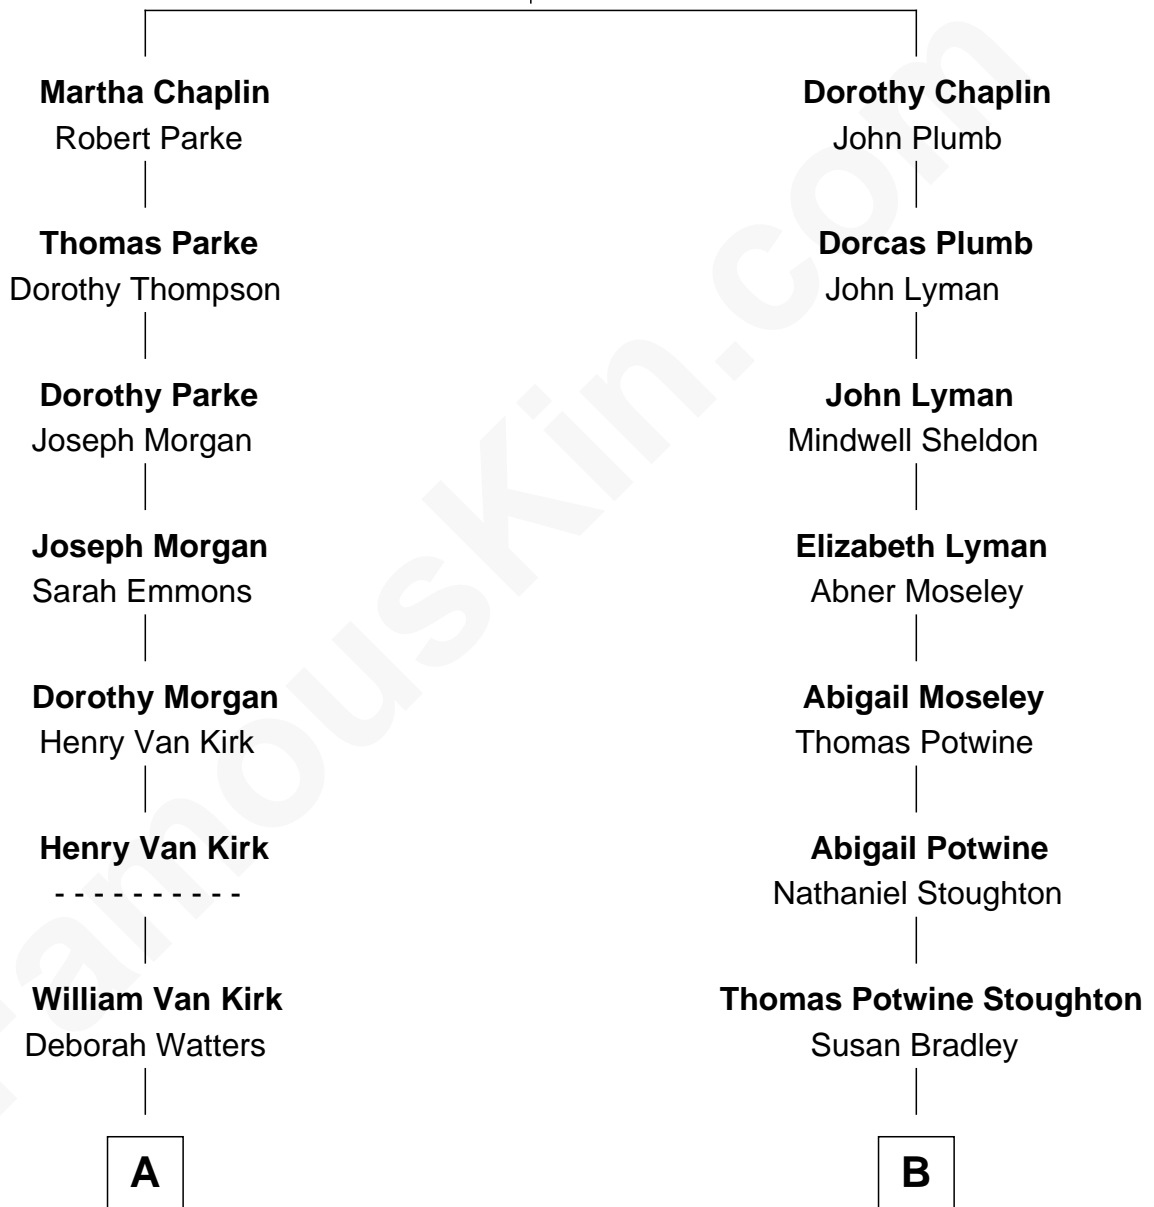

# FamousKin.com Relationship Chart of

**Warren G. Harding**

*29th U.S. President*

9th cousin 1 time removed of

**Dr. Benjamin Spock**

*American Pediatrician and Author on Child Care*

**William Chaplin**  
Agnes Holborough

**A**

**Charity Malvina Van Kirk**  
Isaac Haines Dickerson

**Phoebe Elizabeth Dickerson**  
Dr. George Tryon Harding

**Warren G. Harding**  
*29th U.S. President*

**B**

**Henry Evander Stoughton**  
Laura E. Clark