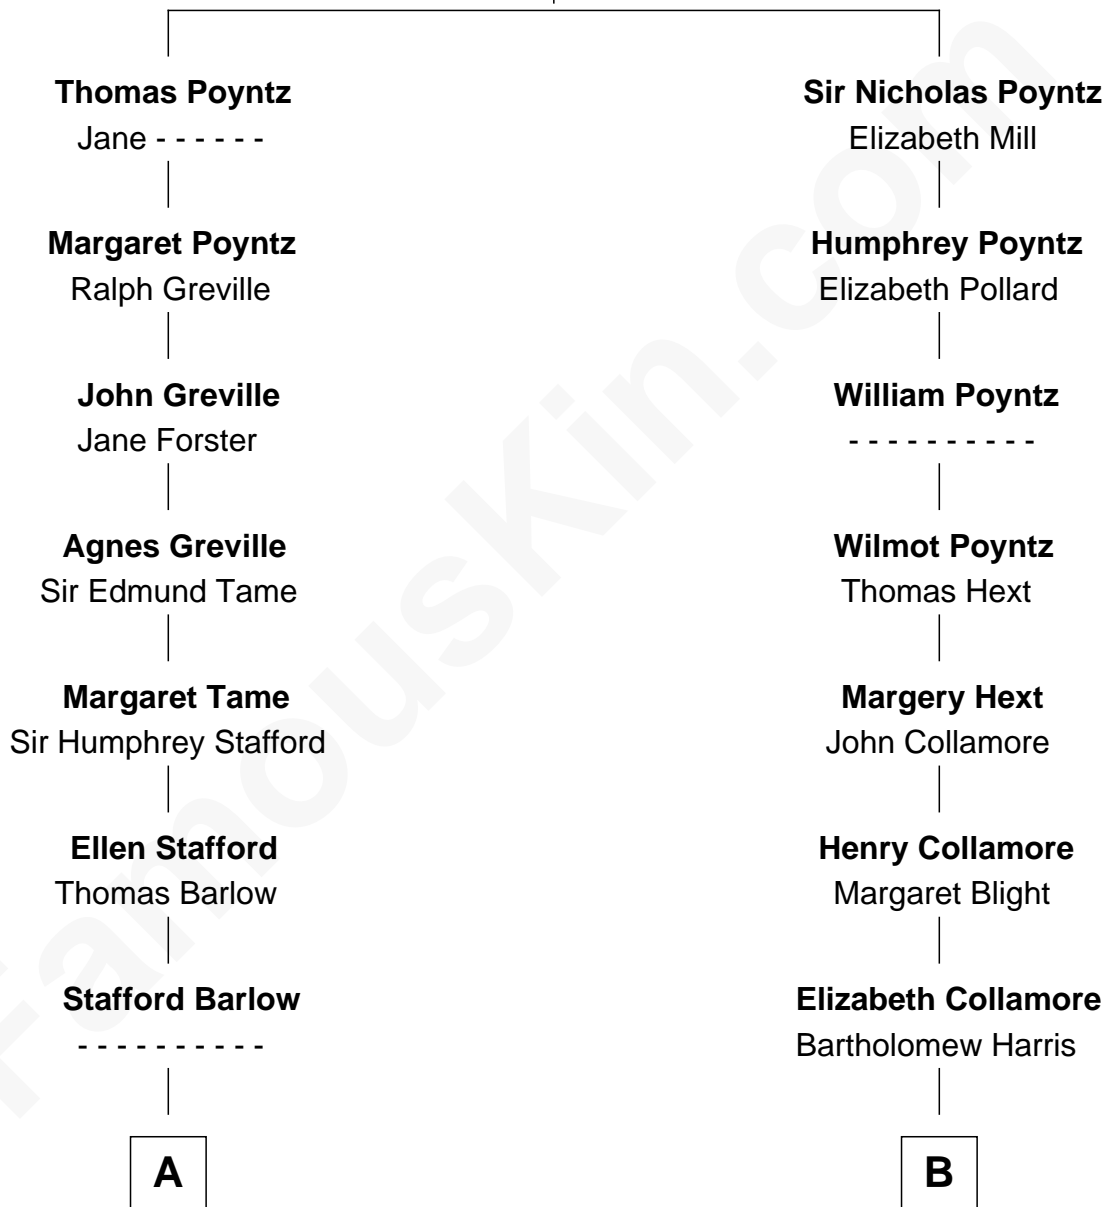

FamousKin.com Relationship Chart of

Warren G. Harding

29th U.S. President

17th cousin 2 times removed of

Aaron Rodgers

NFL Quarterback

Robert Poyntz
Katherine FitzNichol

C

Charles Herbert Pittman

Barbara Blair

Darla Leigh Pittman

Edward Wesley Rodgers

Aaron Rodgers

NFL Quarterback

FamousKin.com