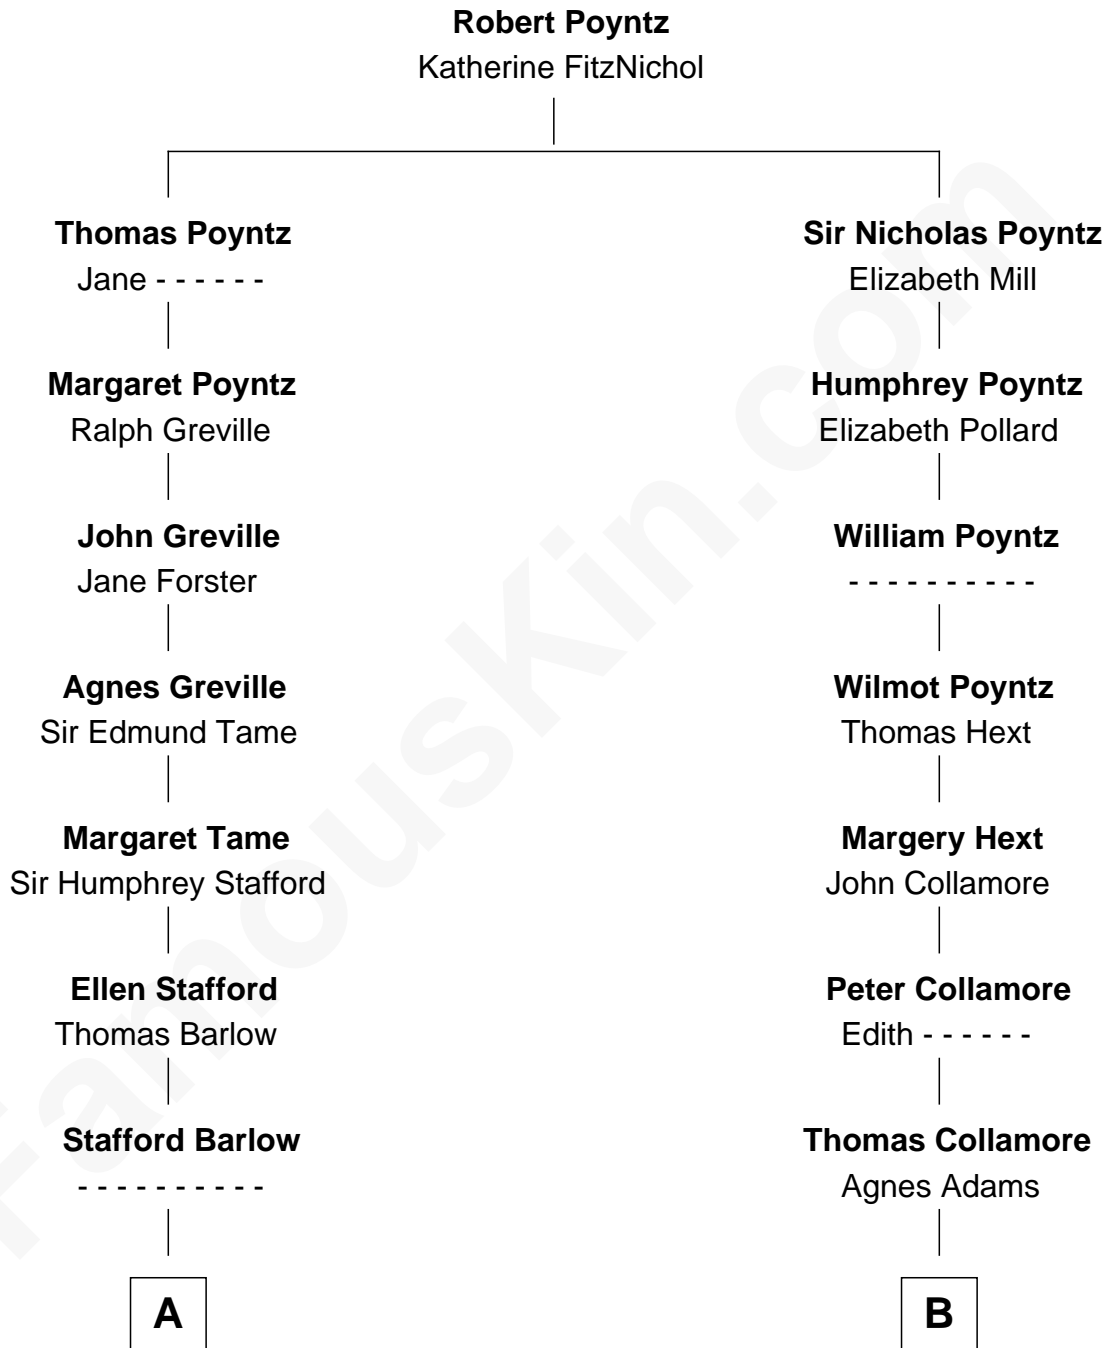

**FamousKin.com**  
**Relationship Chart of**  
**Warren G. Harding**  
*29th U.S. President*

**17th cousin 2 times removed of**  
**Bill Gates**  
*Founder of Microsoft*

C

James Willard Maxwell

Adelle Thompson

Mary A. Maxwell

William Henry Gates

Bill Gates

*Founder of Microsoft*