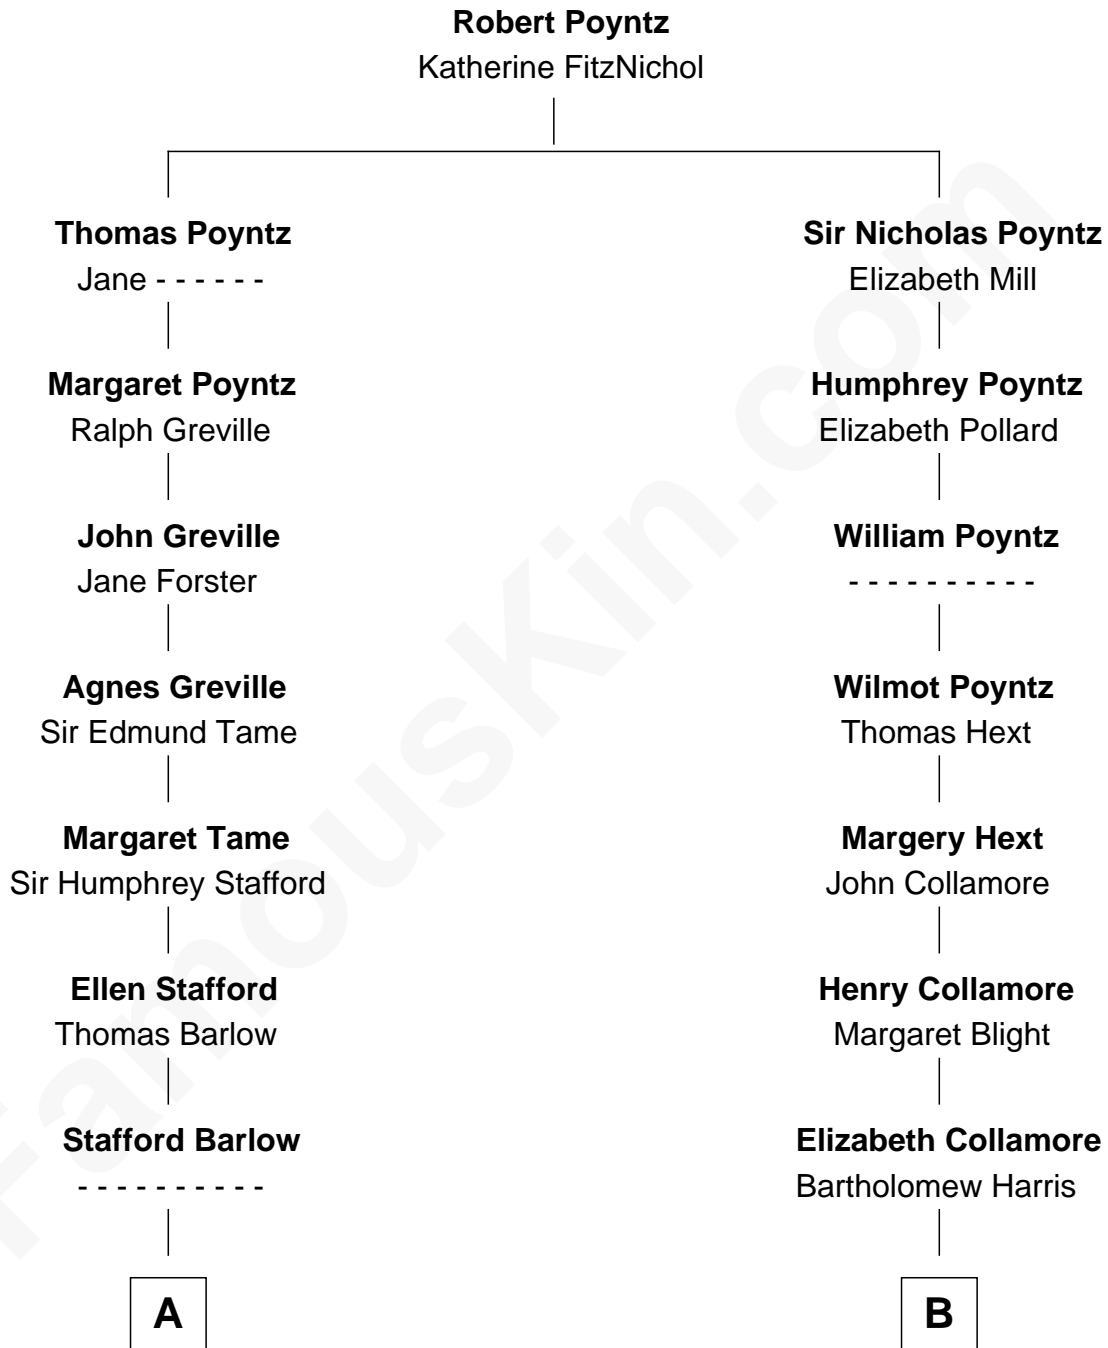

# FamousKin.com Relationship Chart of

**Warren G. Harding**  
29th U.S. President

17th cousin 1 time removed of

**Howard Dean**  
79th Governor of Vermont

C

Andrea Belden Maitland

Howard Brush Dean

Howard Dean

*79th Governor of Vermont*

FamousKin.com