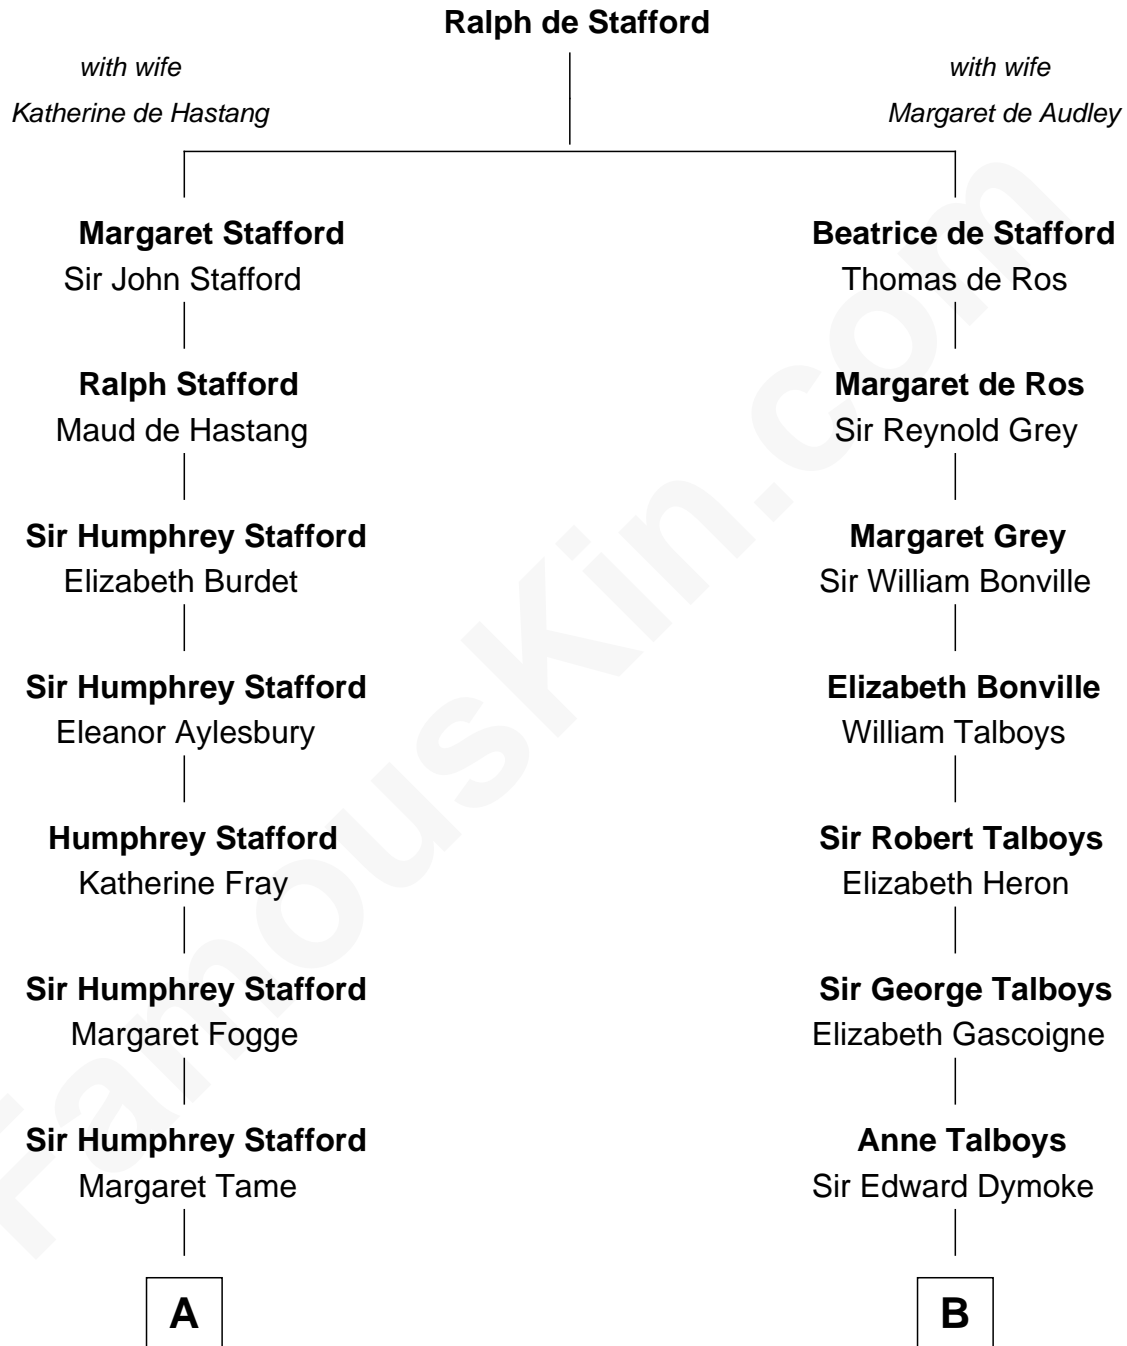

# FamousKin.com Relationship Chart of

**Warren G. Harding**

*29th U.S. President*

13th cousin 6 times removed of

**George Washington**

*1st U.S. President*

C

Charles Alexander Harding

Mary Ann Crawford

Dr. George Tryon Harding

Phoebe Elizabeth Dickerson

Warren G. Harding

*29th U.S. President*

FamousKin.com