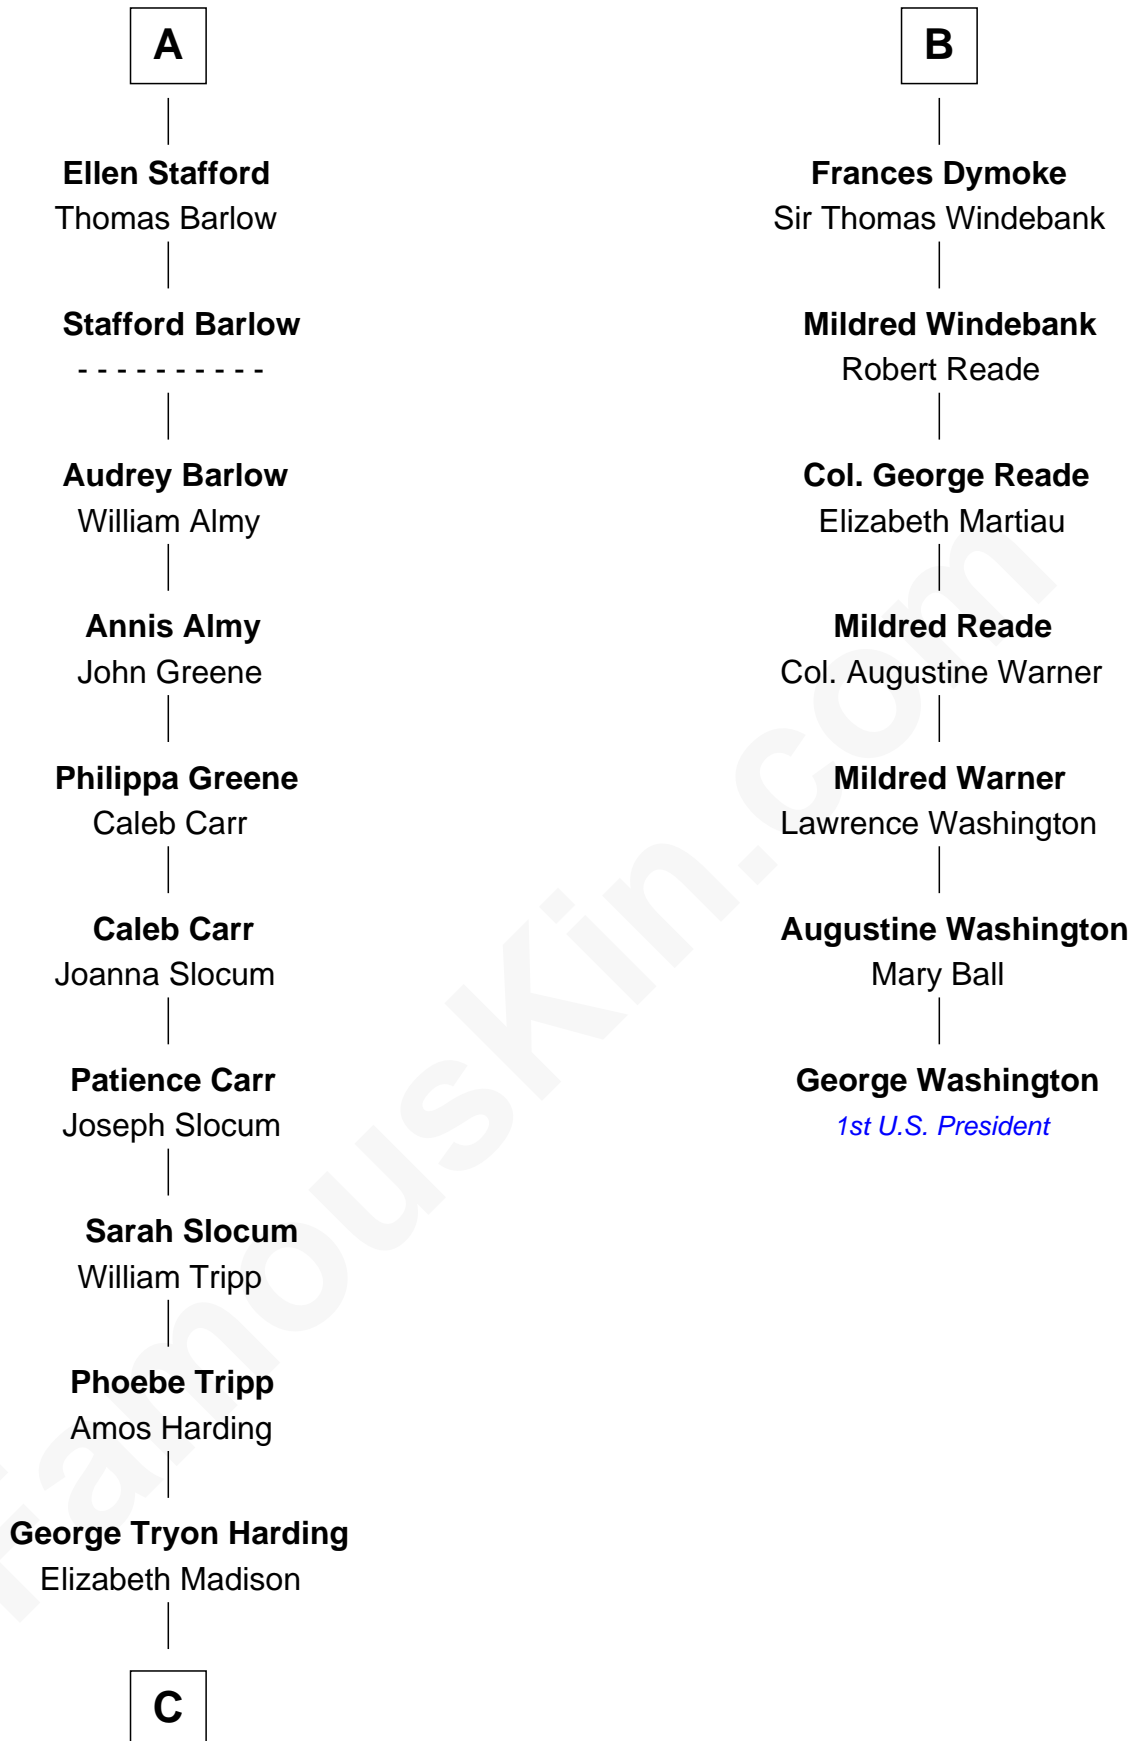

# FamousKin.com Relationship Chart of

**Warren G. Harding**

*29th U.S. President*

13th cousin 6 times removed of

**George Washington**

*1st U.S. President*

C

Charles Alexander Harding

Mary Ann Crawford

Dr. George Tryon Harding

Phoebe Elizabeth Dickerson

Warren G. Harding

*29th U.S. President*

FamousKin.com