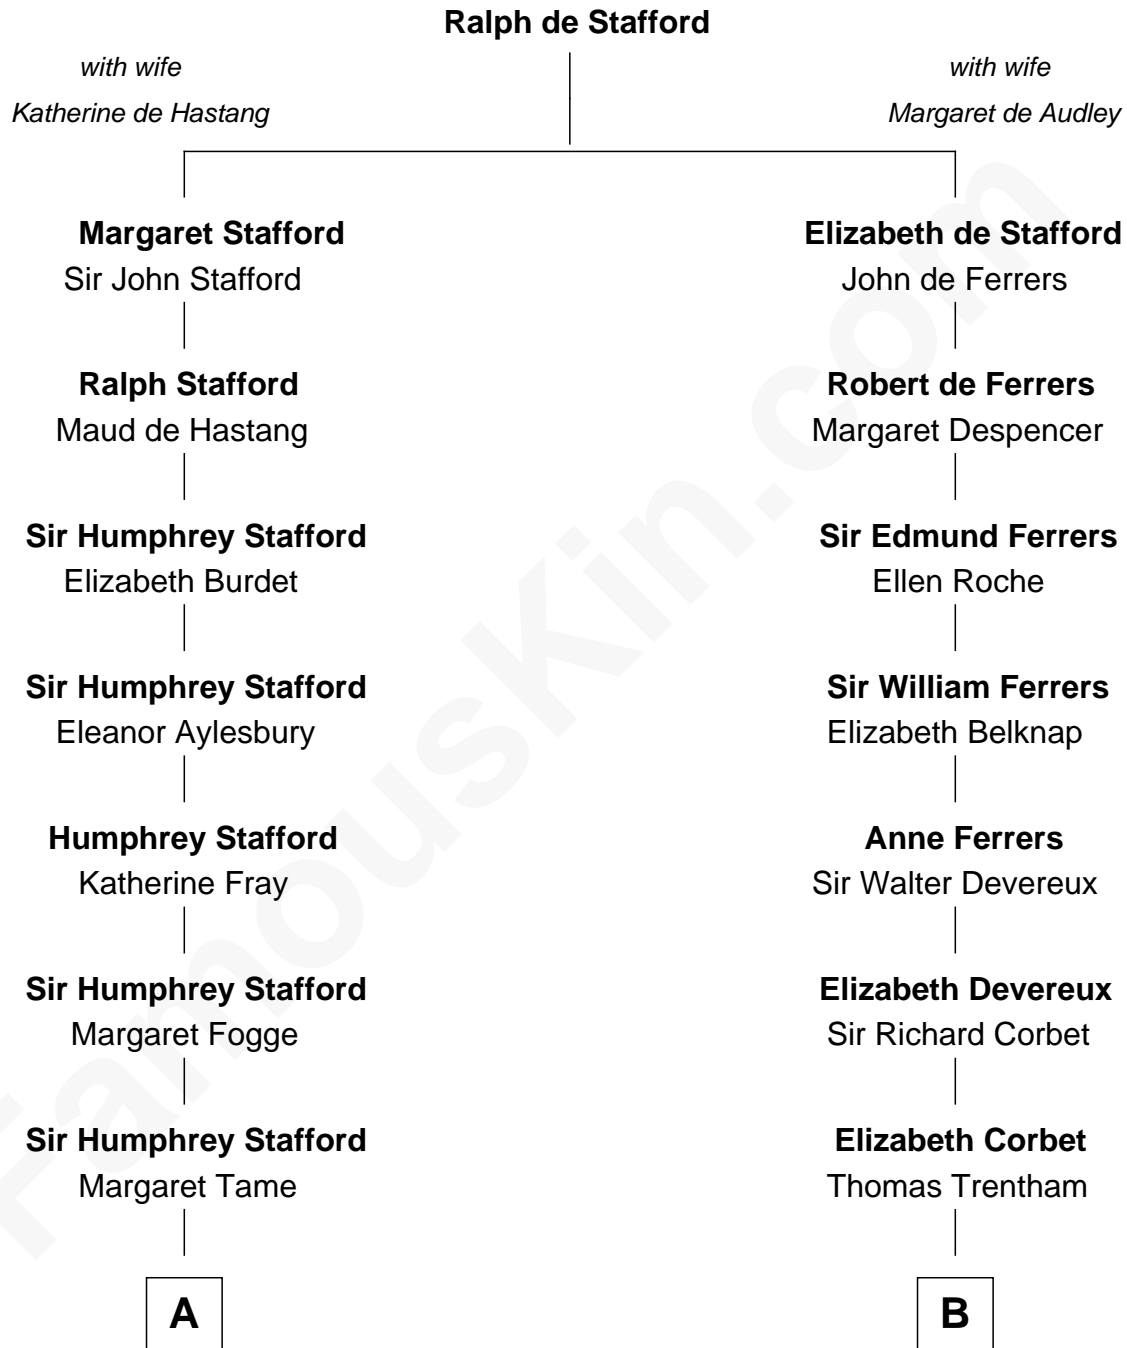

FamousKin.com Relationship Chart of

Warren G. Harding

29th U.S. President

19th cousin of

Orson Welles

Radio, Stage, and Movie Actor

C

Charles Alexander Harding

Mary Ann Crawford

Dr. George Tryon Harding

Phoebe Elizabeth Dickerson

Warren G. Harding

29th U.S. President

D

Richard Jones Welles

Mary Blanche Head