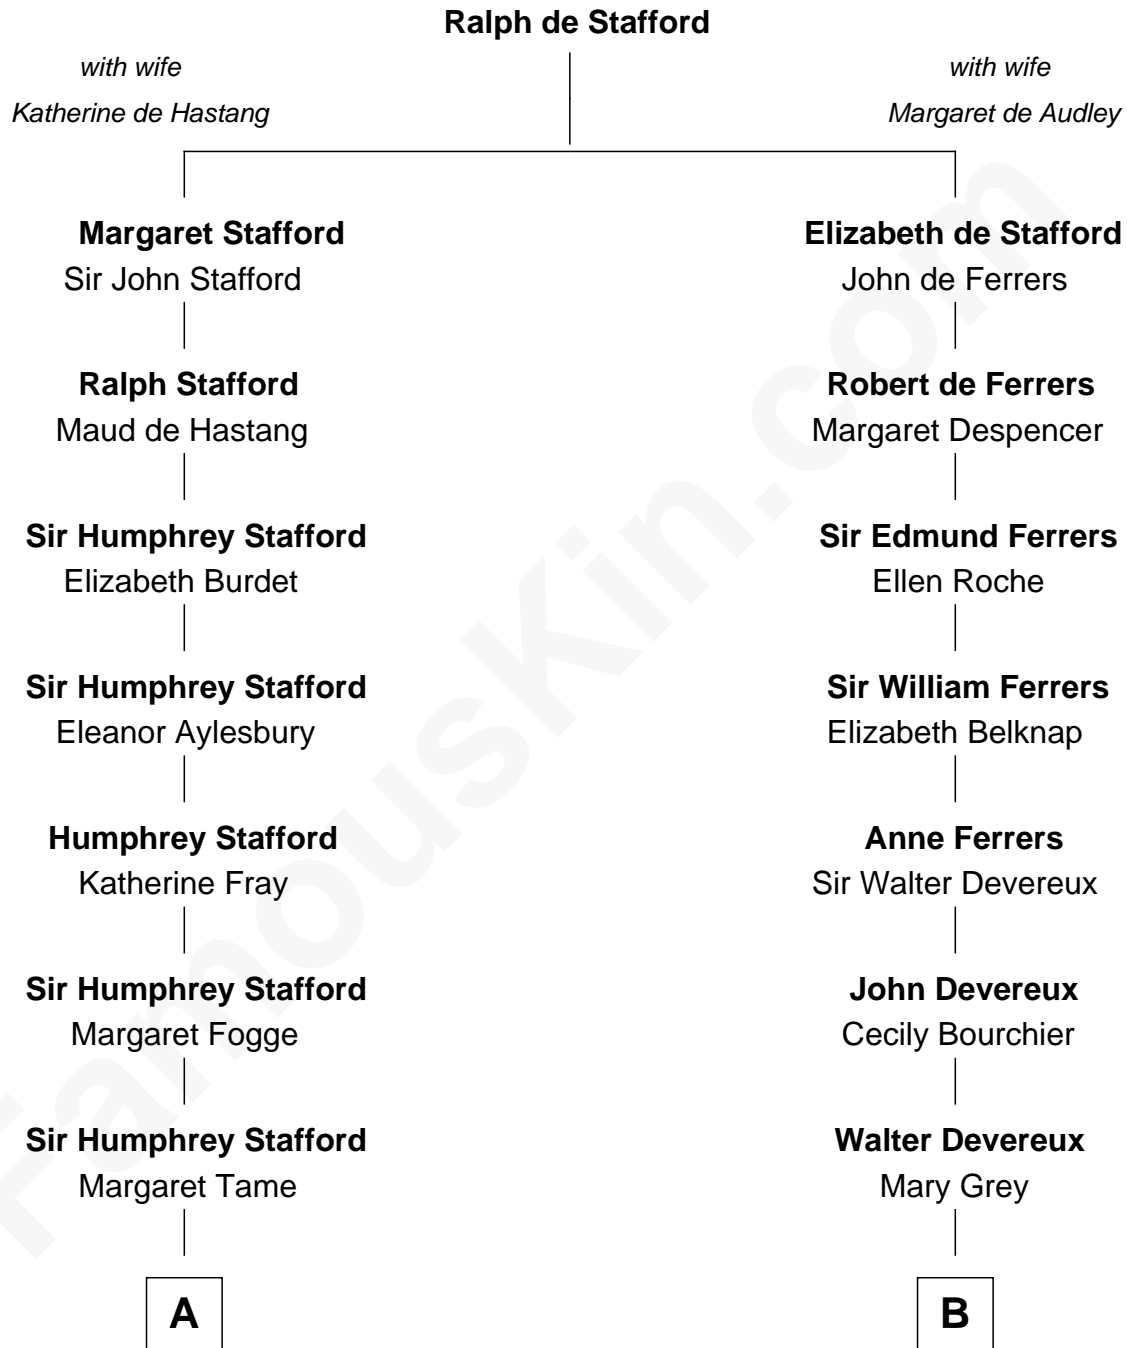

FamousKin.com
Relationship Chart of
Warren G. Harding
29th U.S. President

17th cousin 2 times removed of

Charles Darwin
Theory of Evolution

C

—
Charles Alexander Harding

Mary Ann Crawford

—
Dr. George Tryon Harding

Phoebe Elizabeth Dickerson

—
Warren G. Harding

29th U.S. President

FamousKin.com