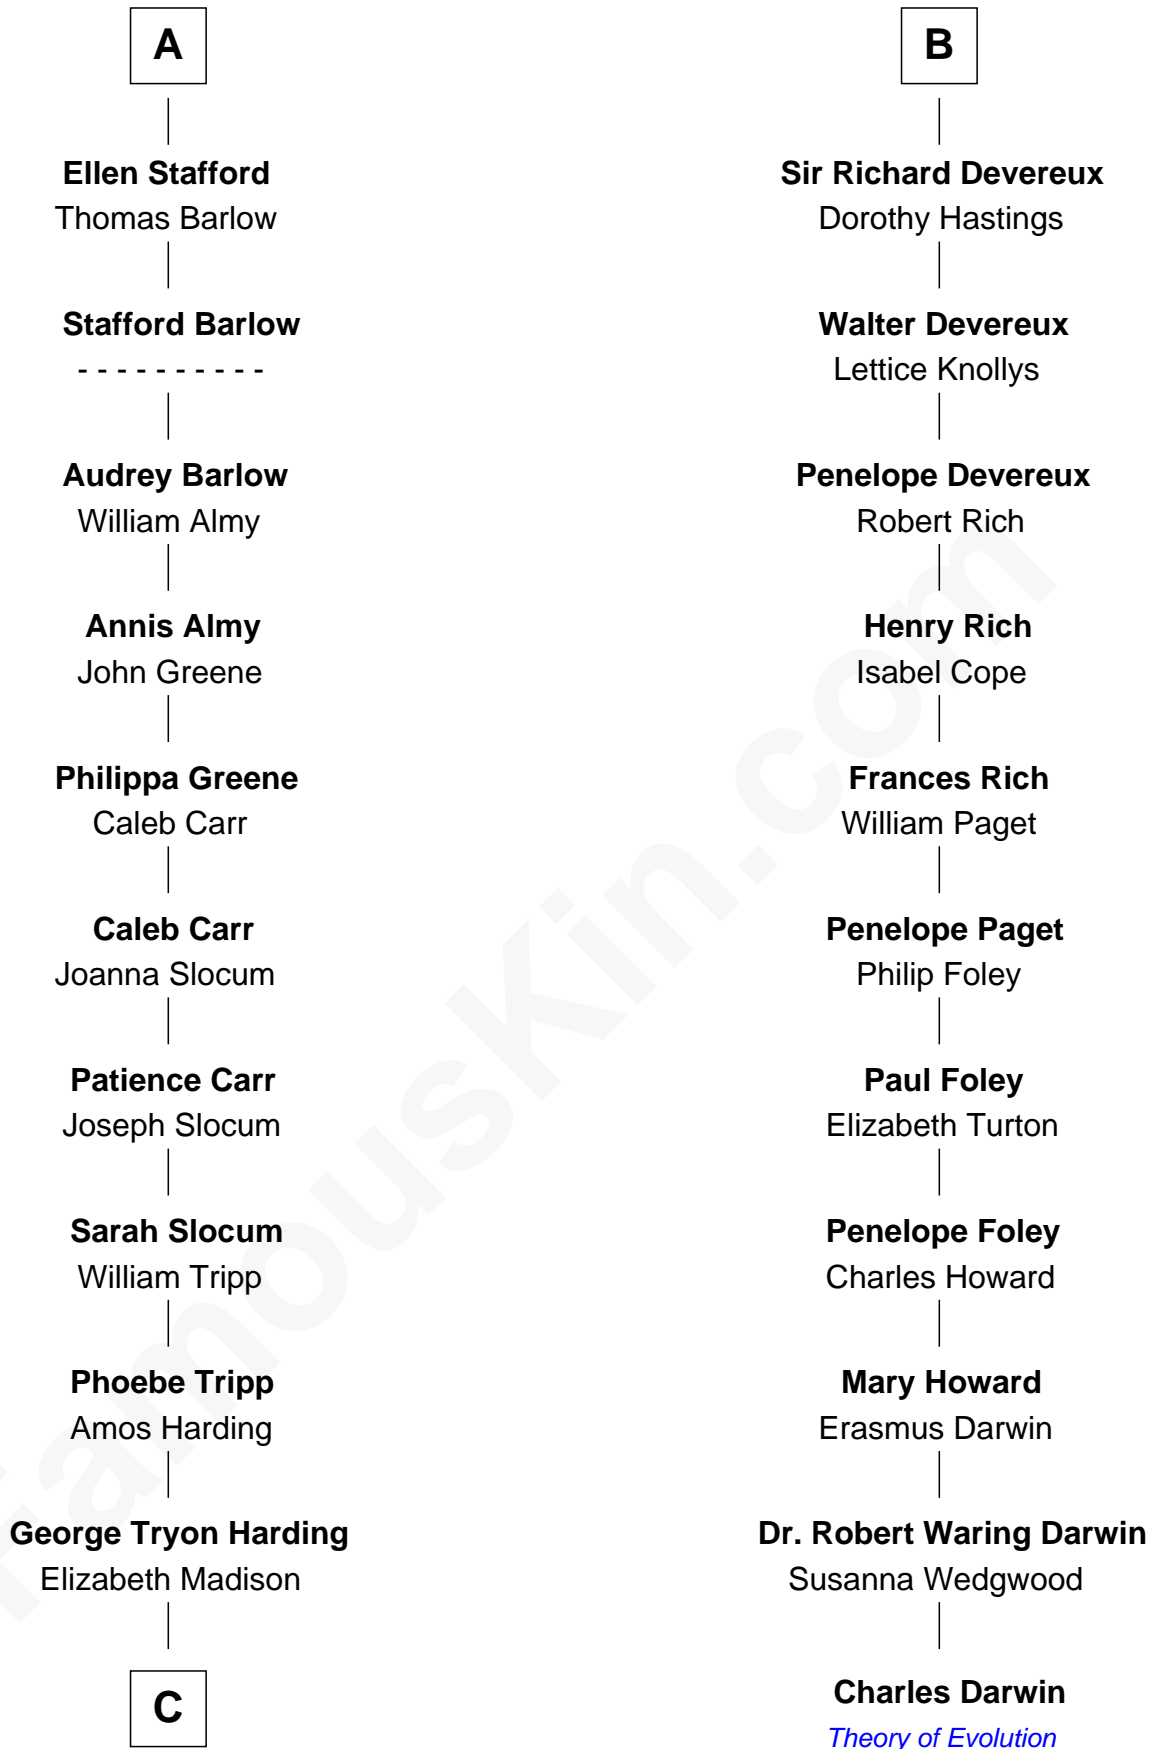

FamousKin.com
Relationship Chart of
Warren G. Harding
29th U.S. President

17th cousin 2 times removed of

Charles Darwin
Theory of Evolution

C

—
Charles Alexander Harding

Mary Ann Crawford

—
Dr. George Tryon Harding

Phoebe Elizabeth Dickerson

—
Warren G. Harding

29th U.S. President

FamousKin.com