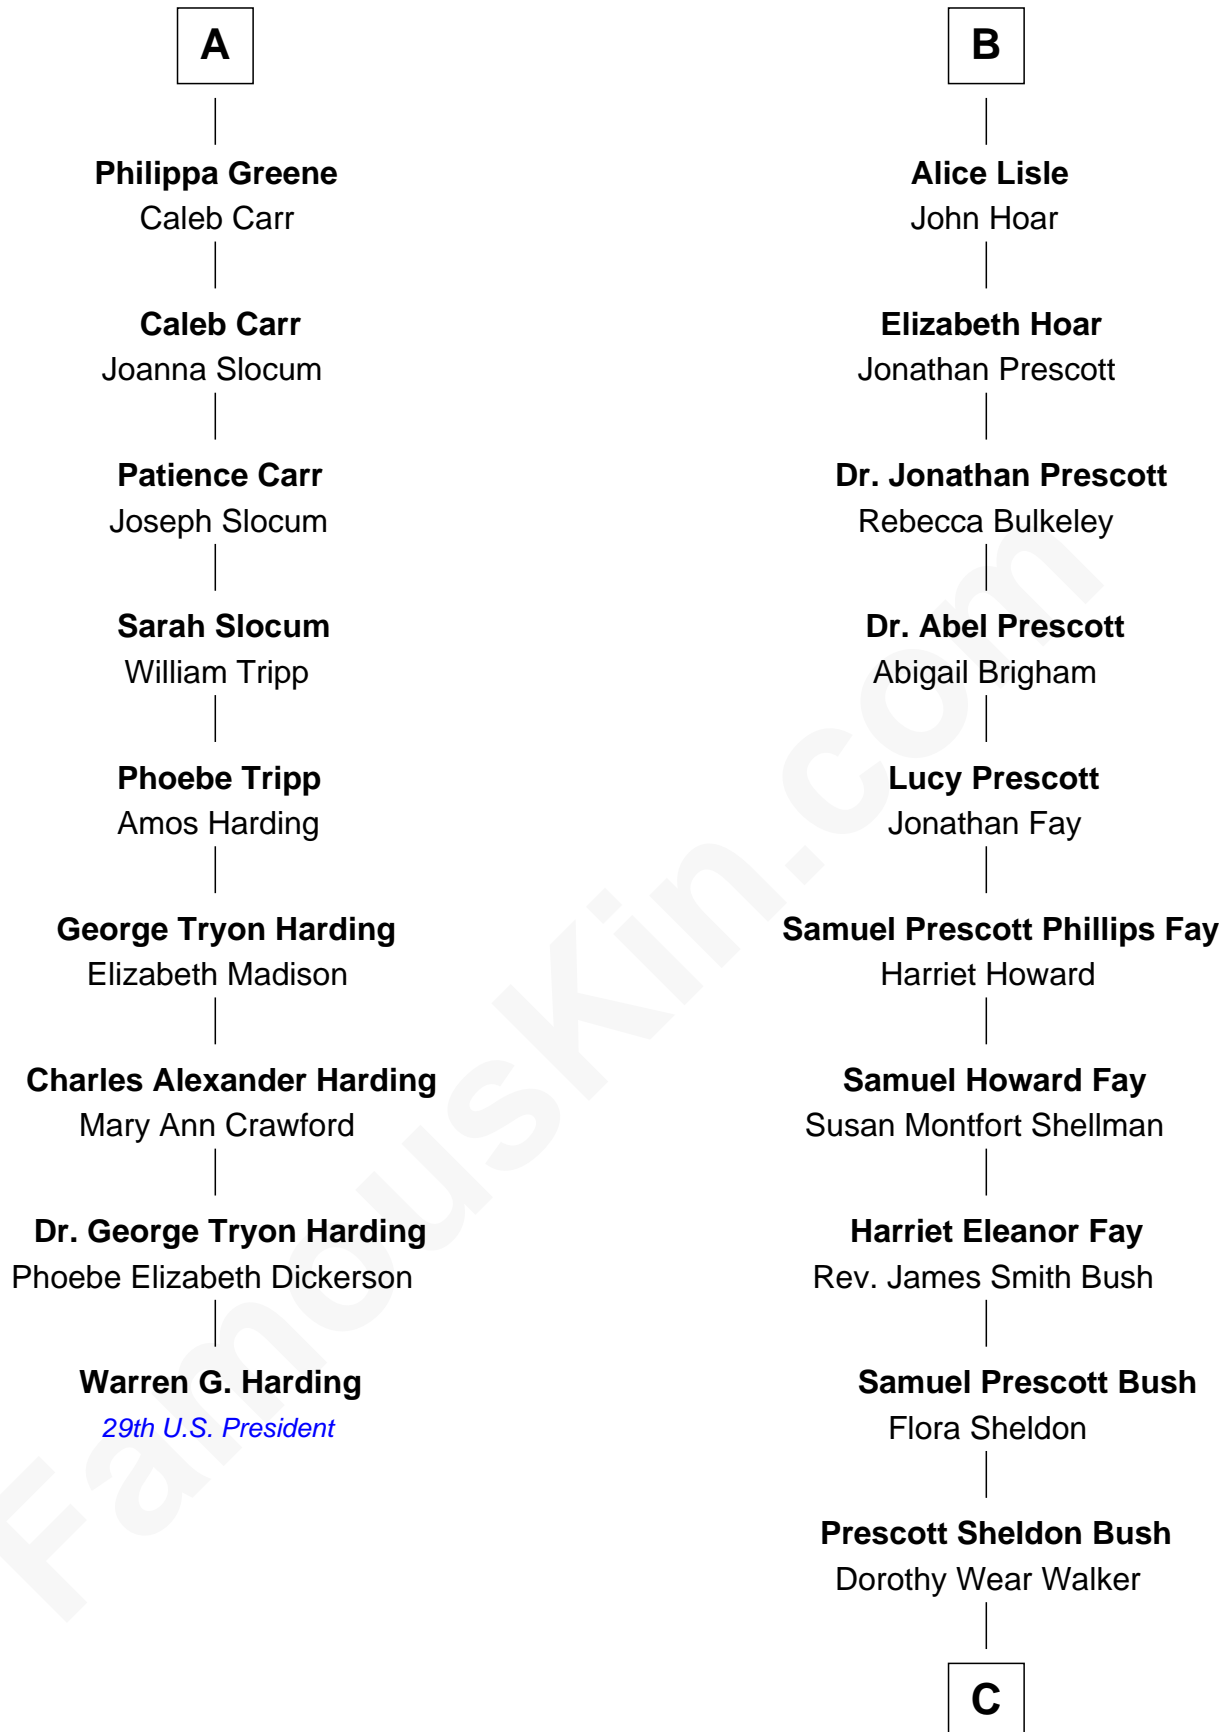

FamousKin.com
Relationship Chart of
Warren G. Harding
29th U.S. President

15th cousin 3 times removed of
Jeb Bush
43rd Governor of Florida

Sir Humphrey Stafford
 Eleanor Aylesbury

C

George Herbert Walker Bush

Barbara Pierce

Jeb Bush

43rd Governor of Florida

FamousKin.com