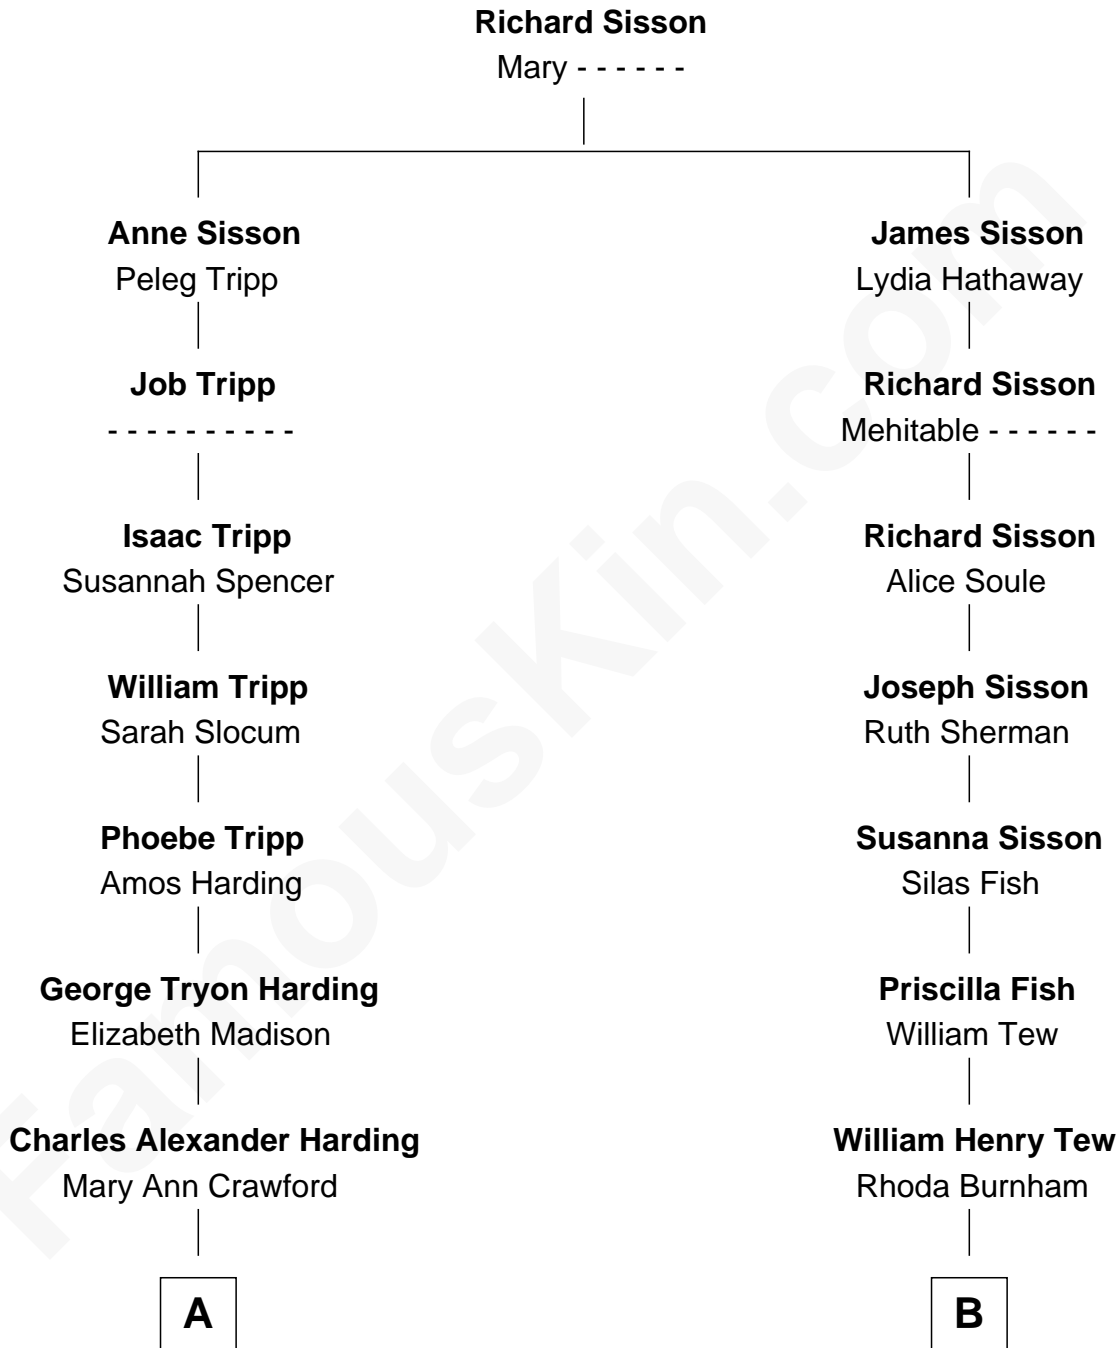

FamousKin.com Relationship Chart of

Warren G. Harding

29th U.S. President

8th cousin 3 times removed of

Paget Brewster

TV Actress

A

Dr. George Tryon Harding
Phoebe Elizabeth Dickerson

Warren G. Harding
29th U.S. President

B

Harvey William Tew
Susan D. Goodrich

James Dinsmore Tew
Elinor Edith Bechtel

John Bechtel Tew
Valerie Hathaway

Hathaway Tew
Galen Brewster

Paget Brewster
TV Actress