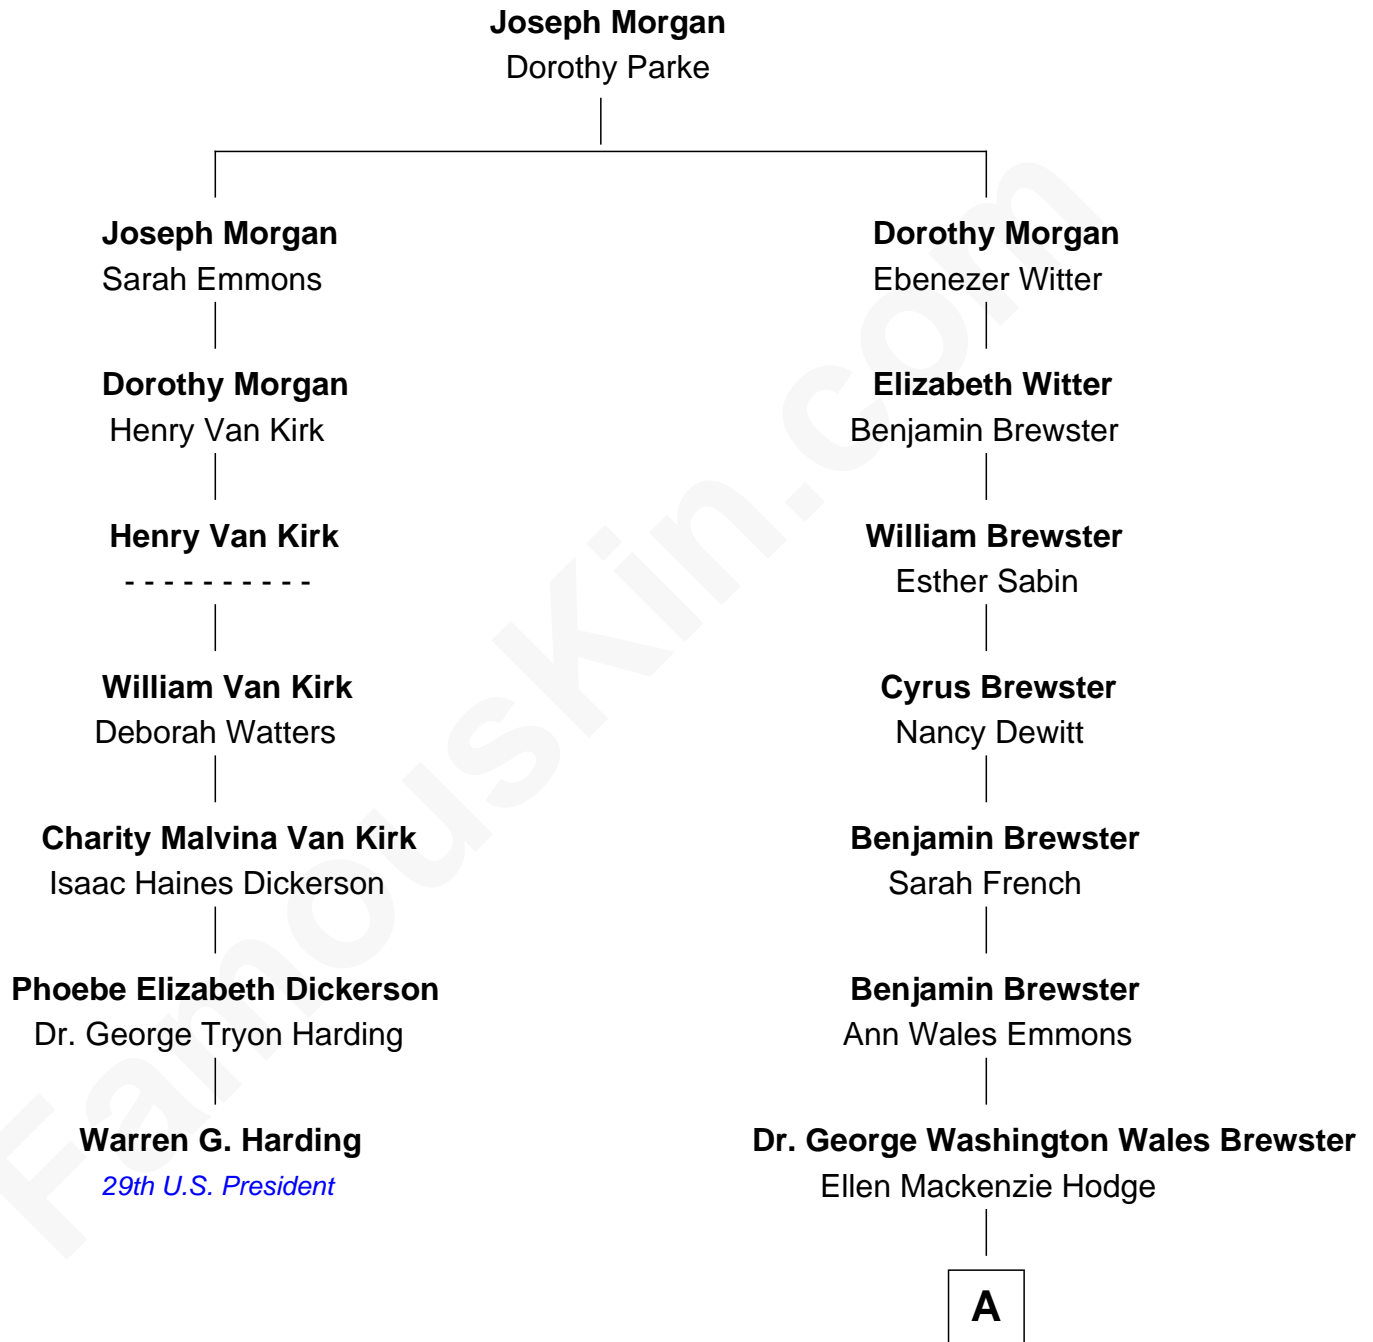

FamousKin.com Relationship Chart of

Warren G. Harding
29th U.S. President

6th cousin 3 times removed of

Paget Brewster
TV Actress

A

George Washington Wales Brewster

Joan Ryerson

Galen Brewster

Hathaway Tew

Paget Brewster

TV Actress

FamousKin.com