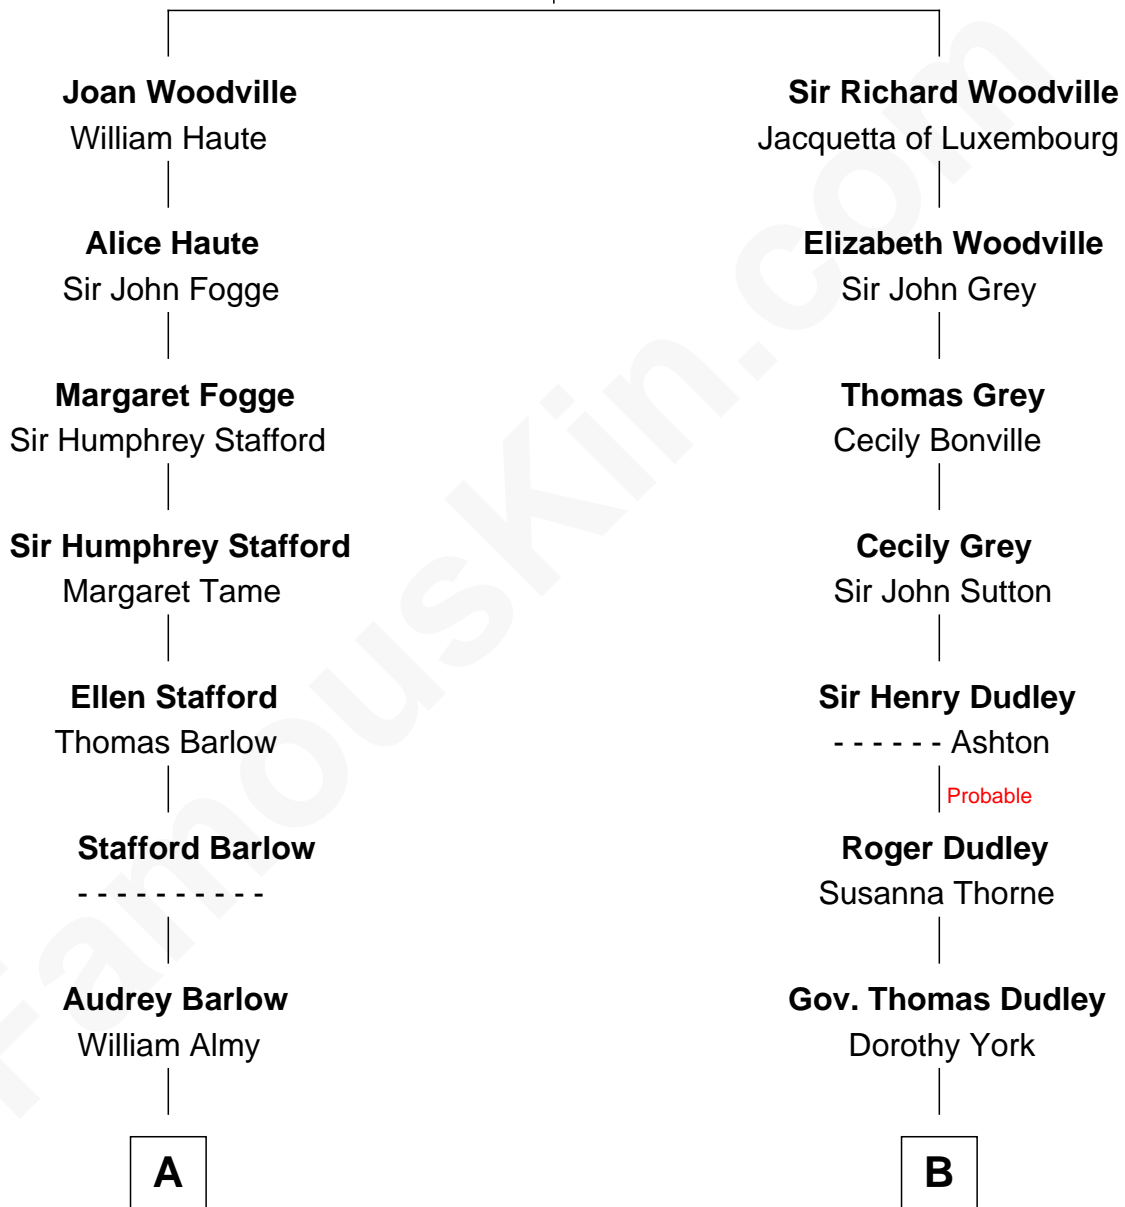

# FamousKin.com Relationship Chart of

**Warren G. Harding**

*29th U.S. President*

16th cousin 3 times removed of

**Paget Brewster**

*TV Actress*

**Richard Woodville**

Joan Bedlisgate

**C**

**Joan Ryerson**

George Washington Wales Brewster

**Galen Brewster**

Hathaway Tew

**Paget Brewster**

*TV Actress*

FamousKin.com