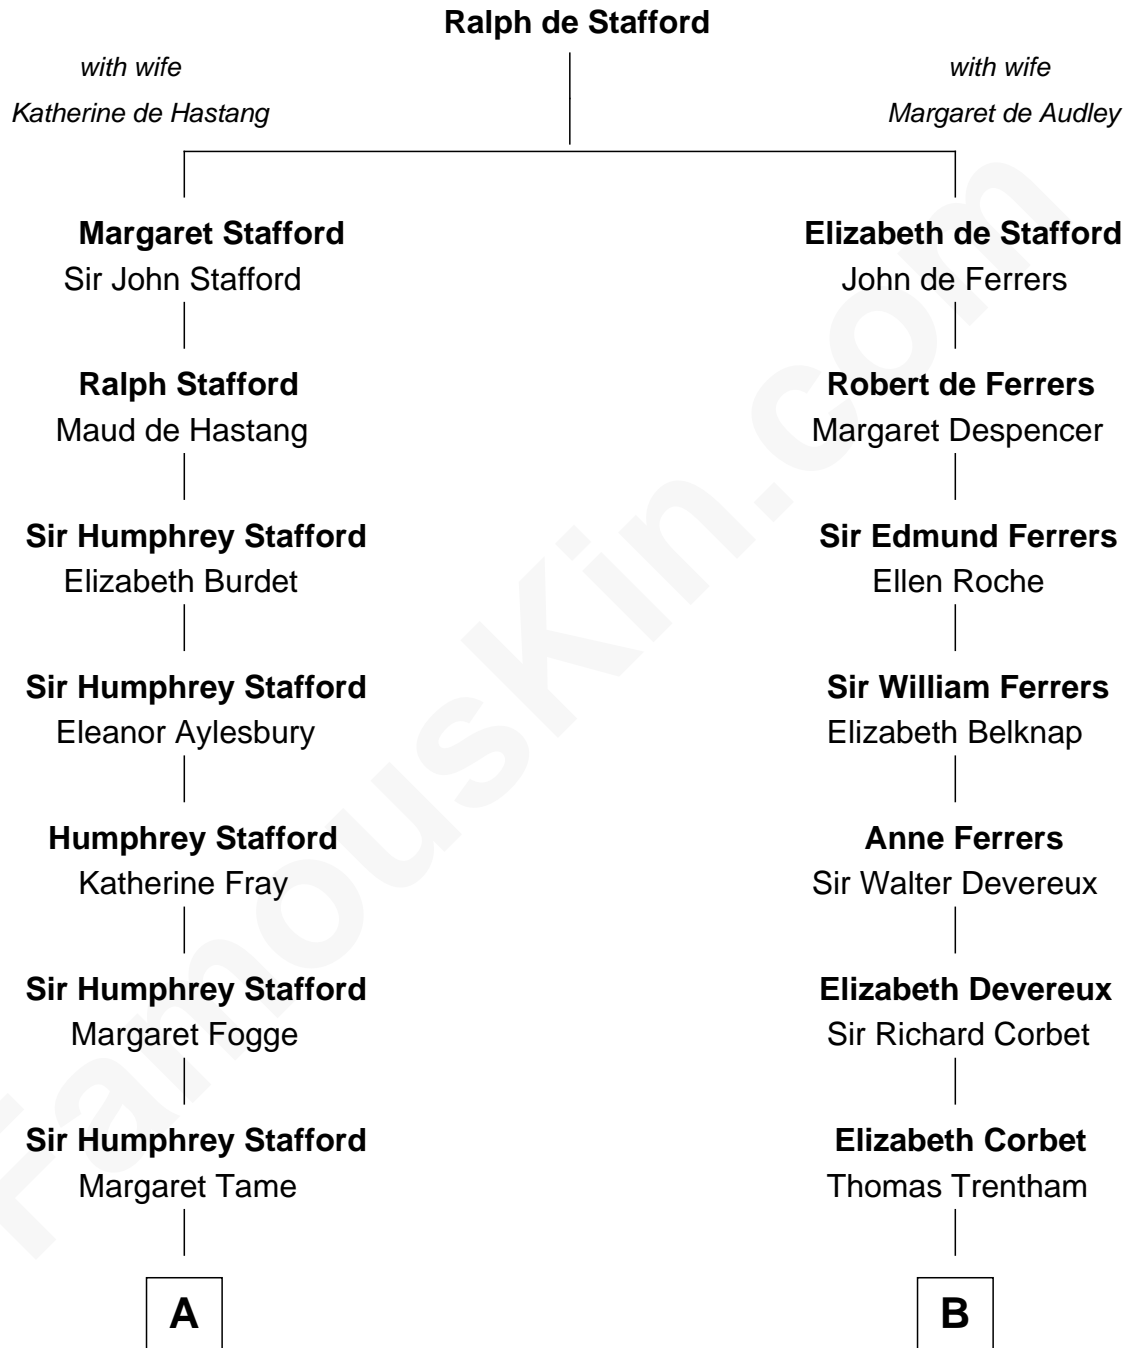

FamousKin.com
Relationship Chart of
Warren G. Harding
29th U.S. President

19th cousin 2 times removed of
Paget Brewster
TV Actress

C

Charles Alexander Harding

Mary Ann Crawford

Dr. George Tryon Harding

Phoebe Elizabeth Dickerson

Warren G. Harding

29th U.S. President

D

Susan Savage Wilson

John Ledyard Hodge

Ellen Mackenzie Hodge

Dr. George Washington Wales Brewster

George Washington Wales Brewster