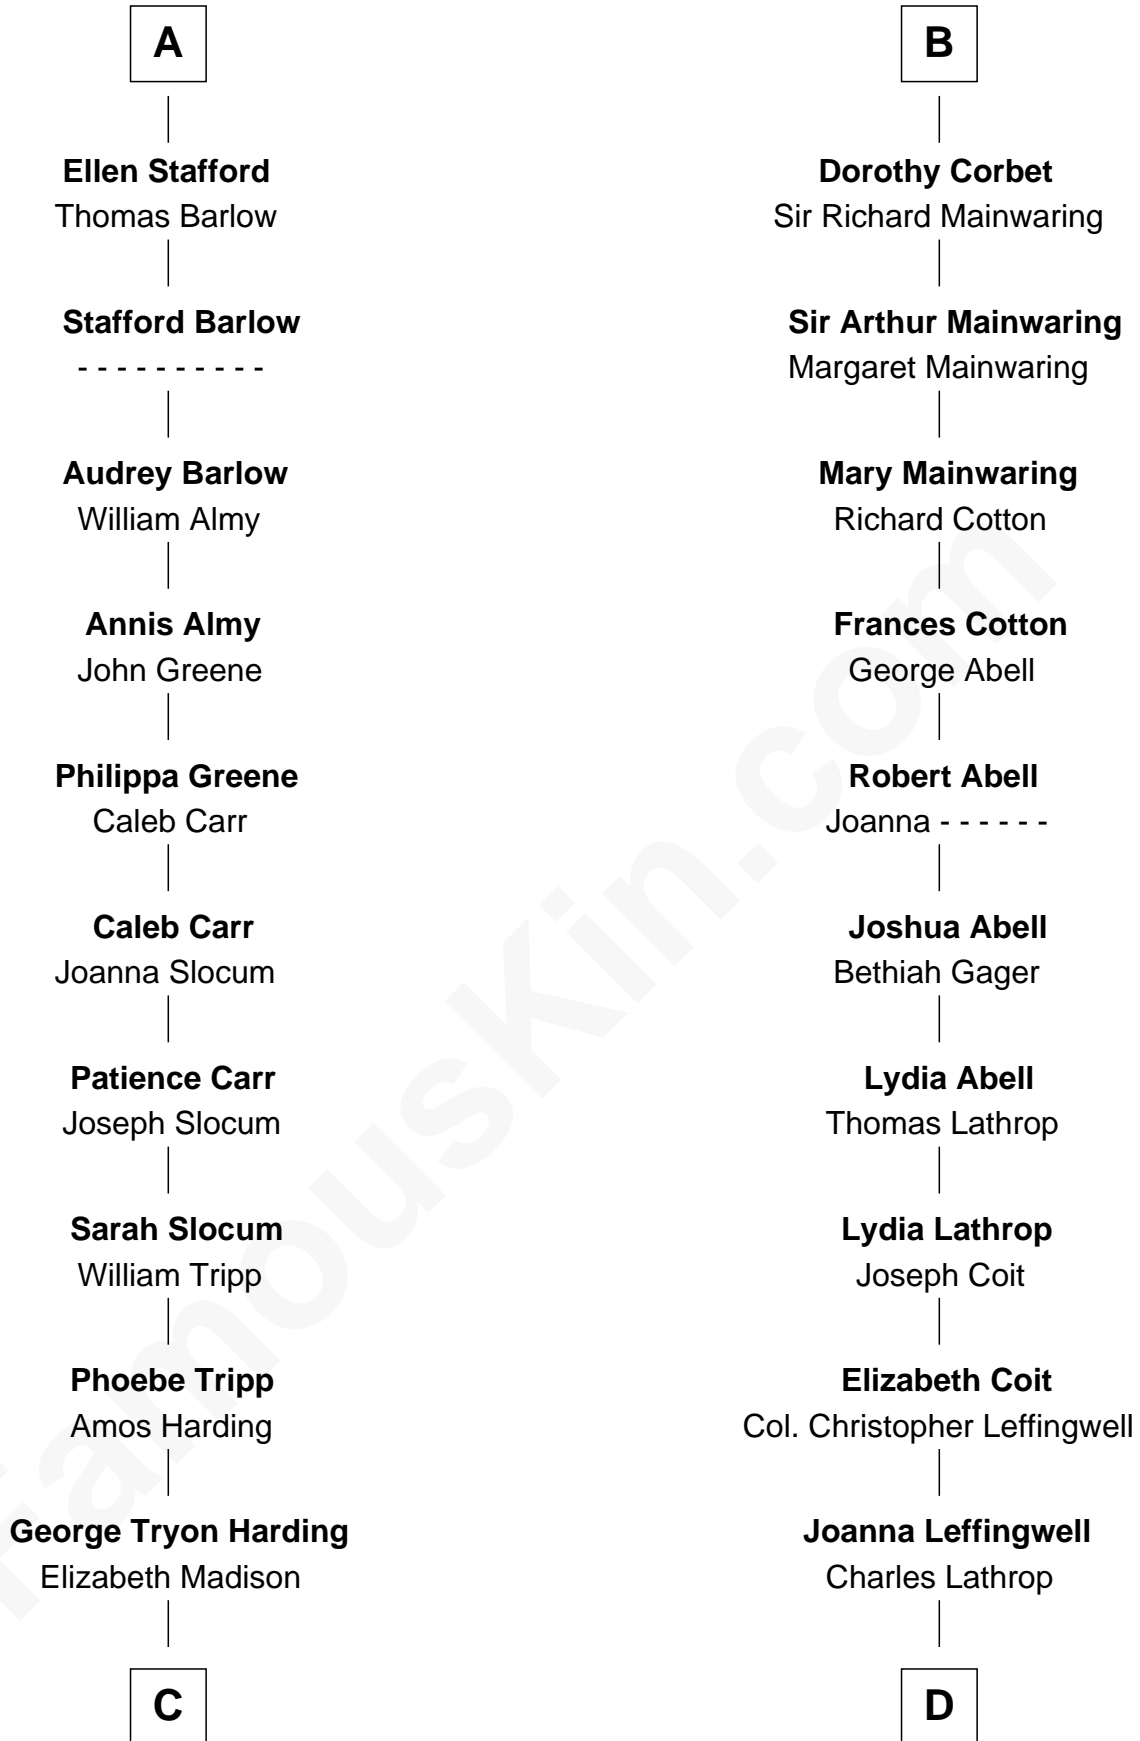

# FamousKin.com Relationship Chart of

**Warren G. Harding**

*29th U.S. President*

19th cousin 1 time removed of

**Allen Dulles**

*5th Director of the C.I.A.*

**Ralph de Stafford**

*with wife  
Katherine de Hastang*

Eleanor Aylesbury

**Humphrey Stafford**

Katherine Fray

**Sir Humphrey Stafford**

Margaret Fogge

**Sir Humphrey Stafford**

Margaret Tame

**A**

**Anne Ferrers**

Sir Walter Devereux

**Elizabeth Devereux**

Sir Richard Corbet

**Sir Robert Corbet**

Elizabeth Vernon

**B**

**C**

**Charles Alexander Harding**

Mary Ann Crawford

**Dr. George Tryon Harding**

Phoebe Elizabeth Dickerson

**Warren G. Harding**

*29th U.S. President*

**D**

**Harriet Wadsworth Lathrop**