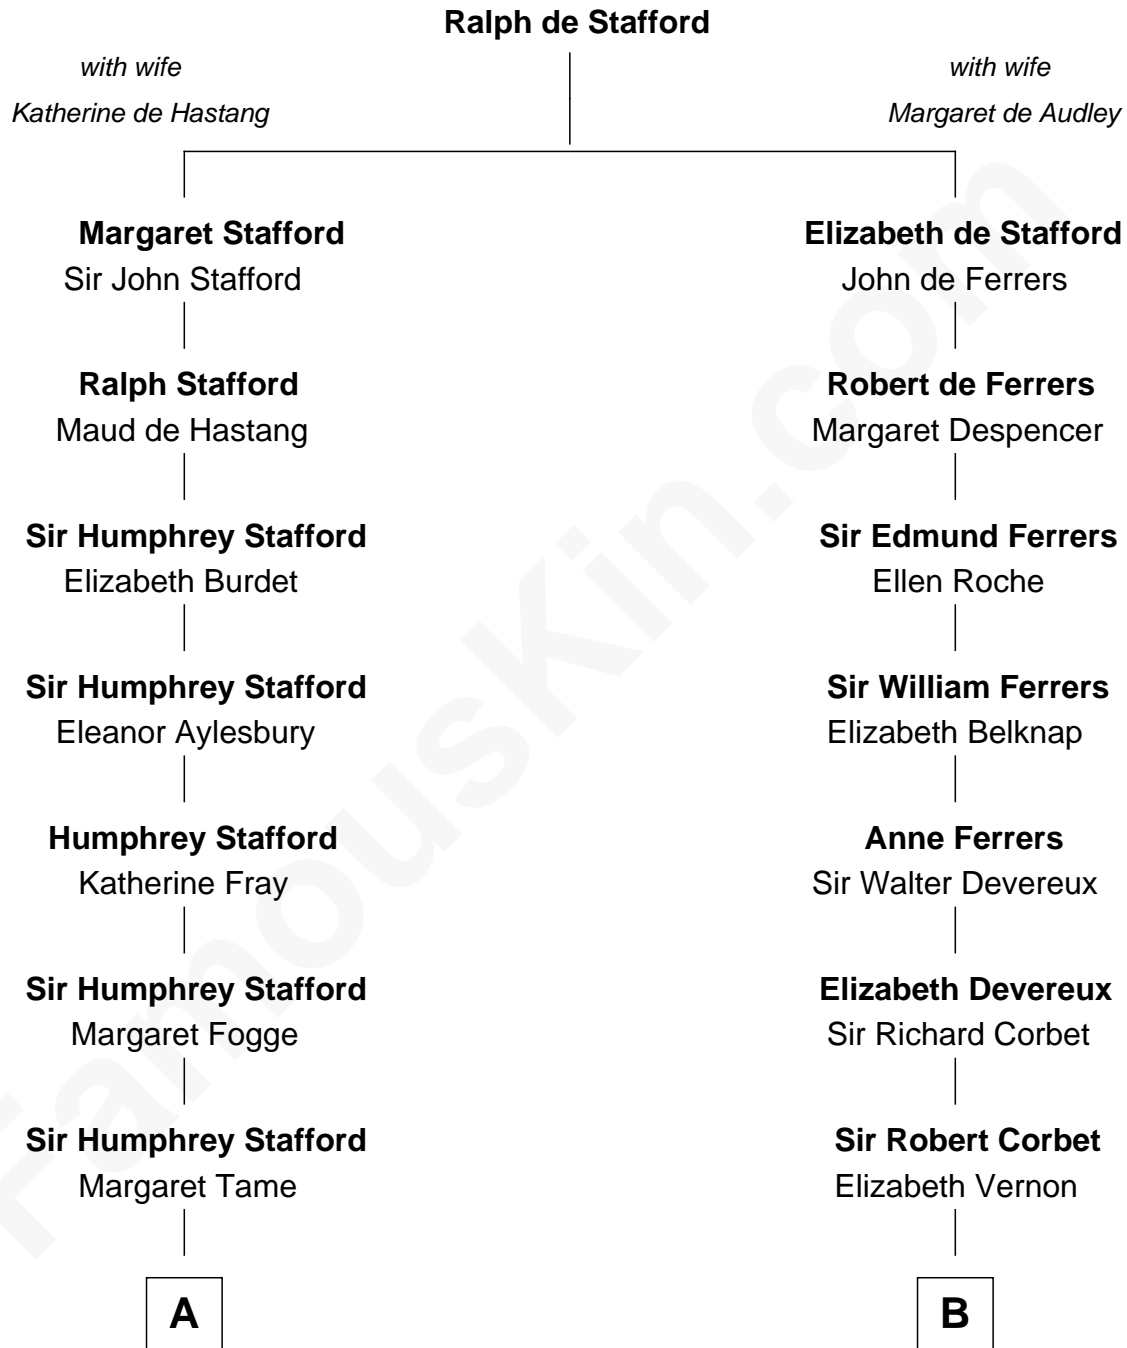

FamousKin.com Relationship Chart of

Warren G. Harding

29th U.S. President

19th cousin 1 time removed of

John Foster Dulles

52nd U.S. Secretary of State

C

Charles Alexander Harding

Mary Ann Crawford

Dr. George Tryon Harding

Phoebe Elizabeth Dickerson

Warren G. Harding

29th U.S. President

D

Harriet Wadsworth Lathrop

Rev. Miron Winslow