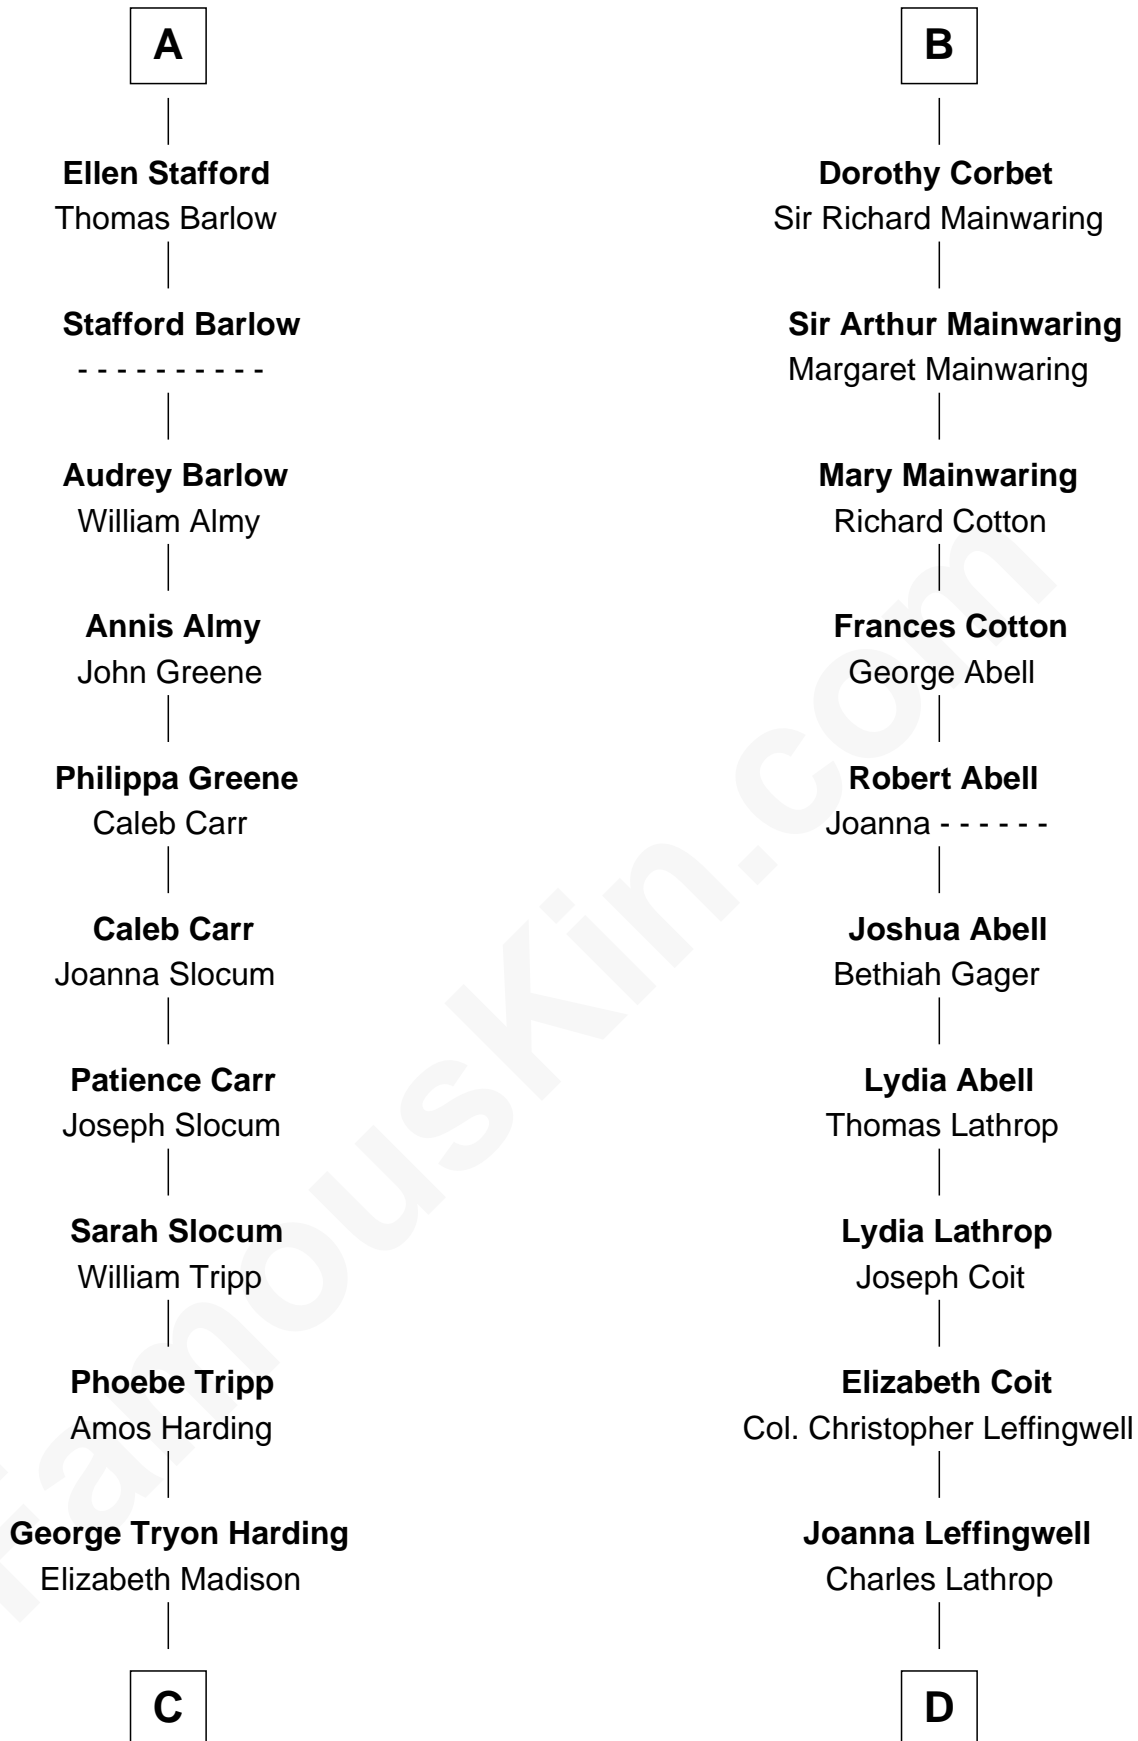

FamousKin.com Relationship Chart of

Warren G. Harding

29th U.S. President

19th cousin 1 time removed of

John Foster Dulles

52nd U.S. Secretary of State

C

Charles Alexander Harding

Mary Ann Crawford

Dr. George Tryon Harding

Phoebe Elizabeth Dickerson

Warren G. Harding

29th U.S. President

D

Harriet Wadsworth Lathrop

Rev. Miron Winslow

Harriet Lathrop Winslow

Rev. John Welsh Dulles

Allen Macy Dulles

Edith Foster

John Foster Dulles

52nd U.S. Secretary of State

FamousKin.com