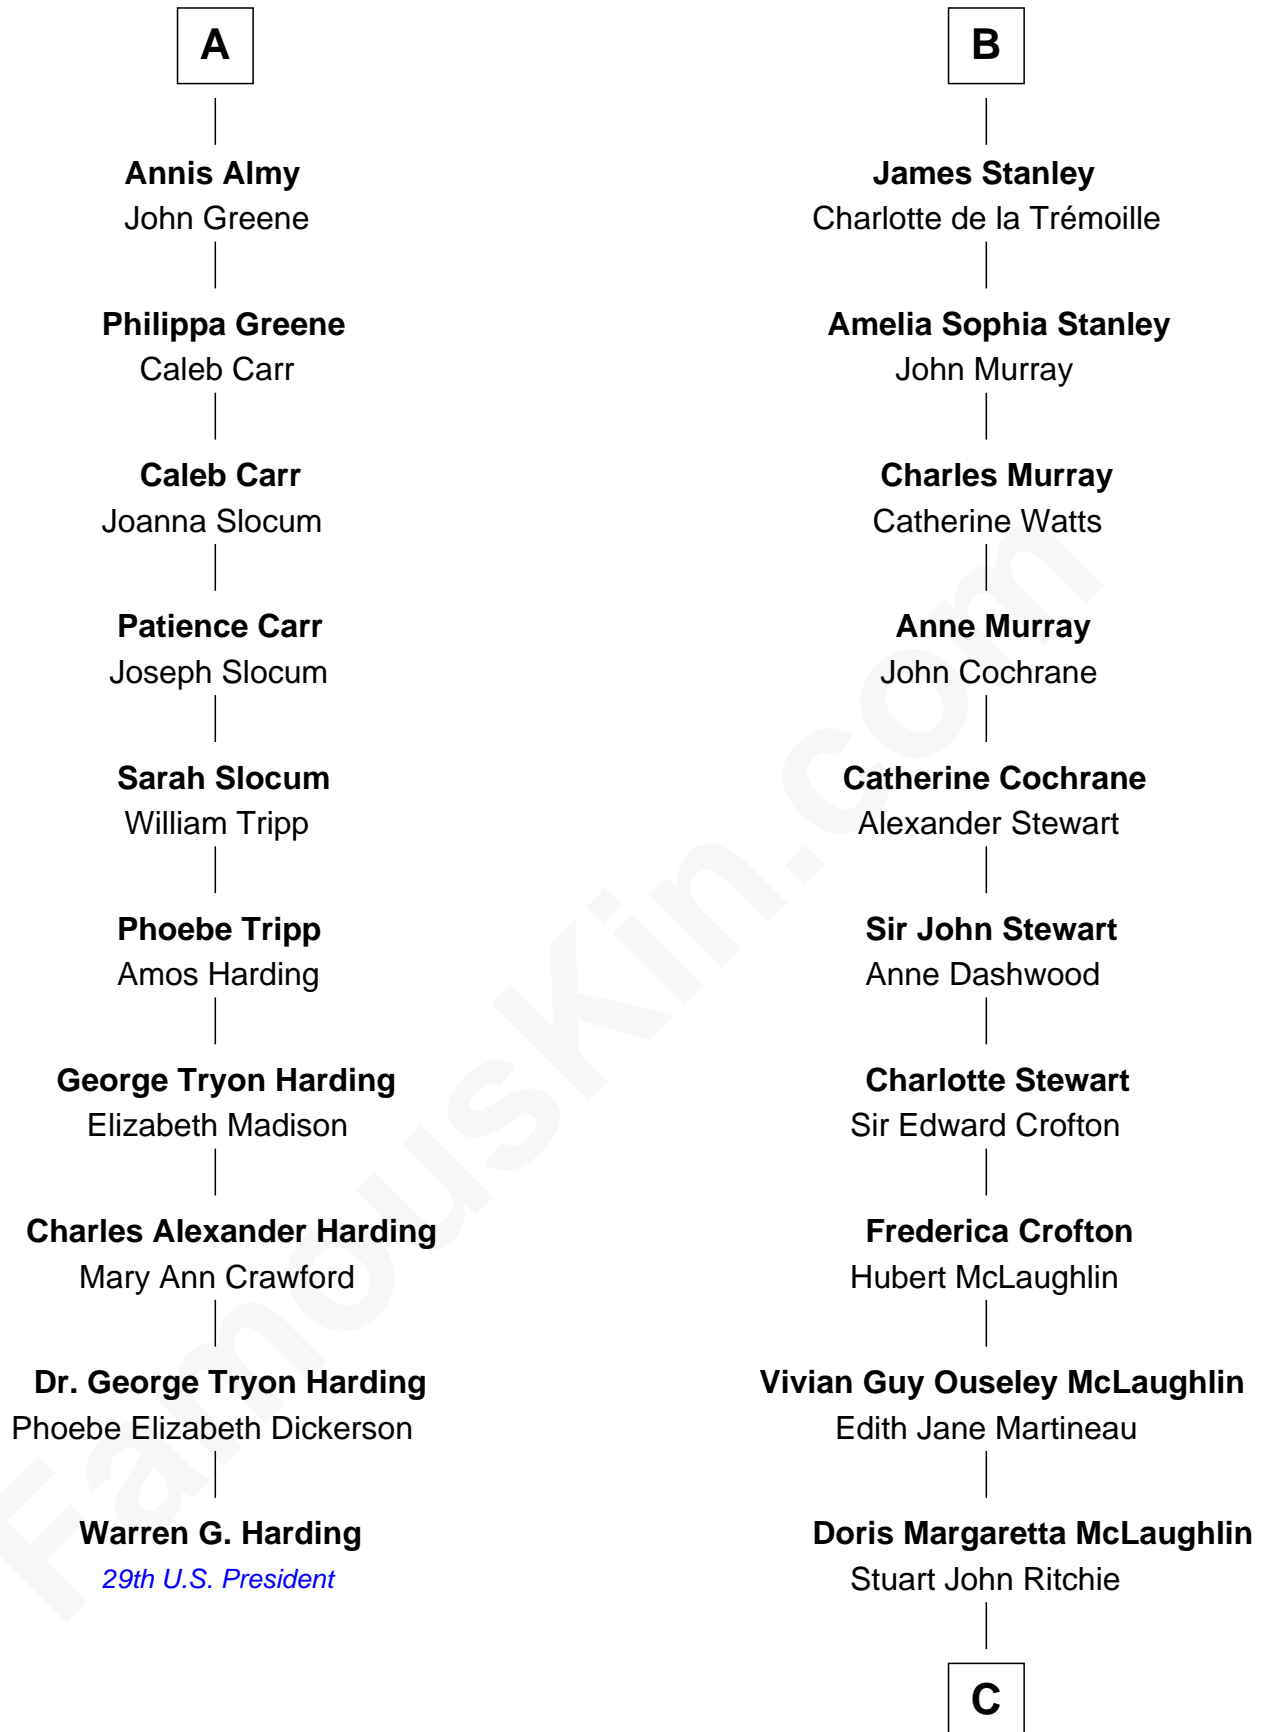

FamousKin.com
Relationship Chart of
Warren G. Harding
29th U.S. President

16th cousin 2 times removed of
Guy Ritchie
British Filmmaker

C

John Vivian Ritchie
Amber Mary Parkinson

Guy Ritchie
British Filmmaker

FamousKin.com