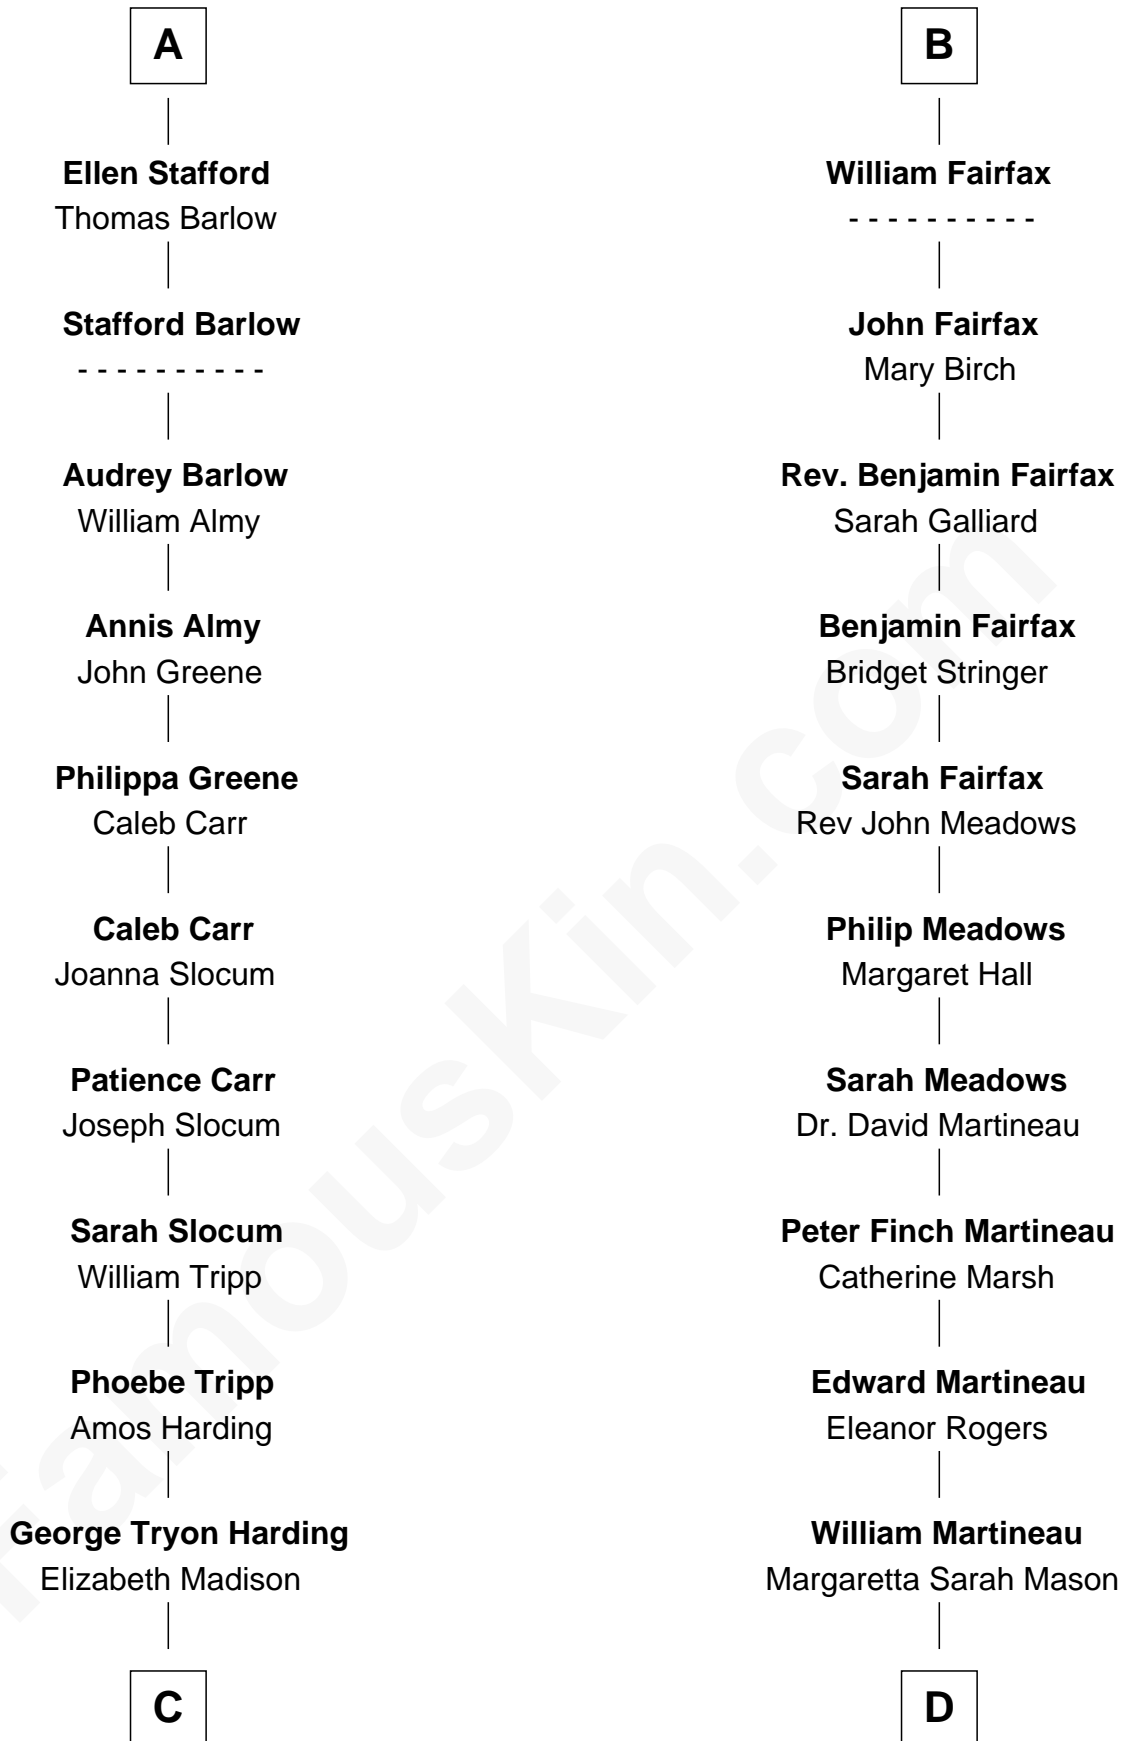

**FamousKin.com**  
**Relationship Chart of**  
**Warren G. Harding**  
*29th U.S. President*

**19th cousin 1 time removed of**  
**Guy Ritchie**  
*British Filmmaker*

**C**

**Charles Alexander Harding**

Mary Ann Crawford

**Dr. George Tryon Harding**

Phoebe Elizabeth Dickerson

**Warren G. Harding**

*29th U.S. President*

**D**

**Edith Jane Martineau**

Vivian Guy Ouseley McLaughlin

**Doris Margaretta McLaughlin**

Stuart John Ritchie

**John Vivian Ritchie**

Amber Mary Parkinson

**Guy Ritchie**

*British Filmmaker*