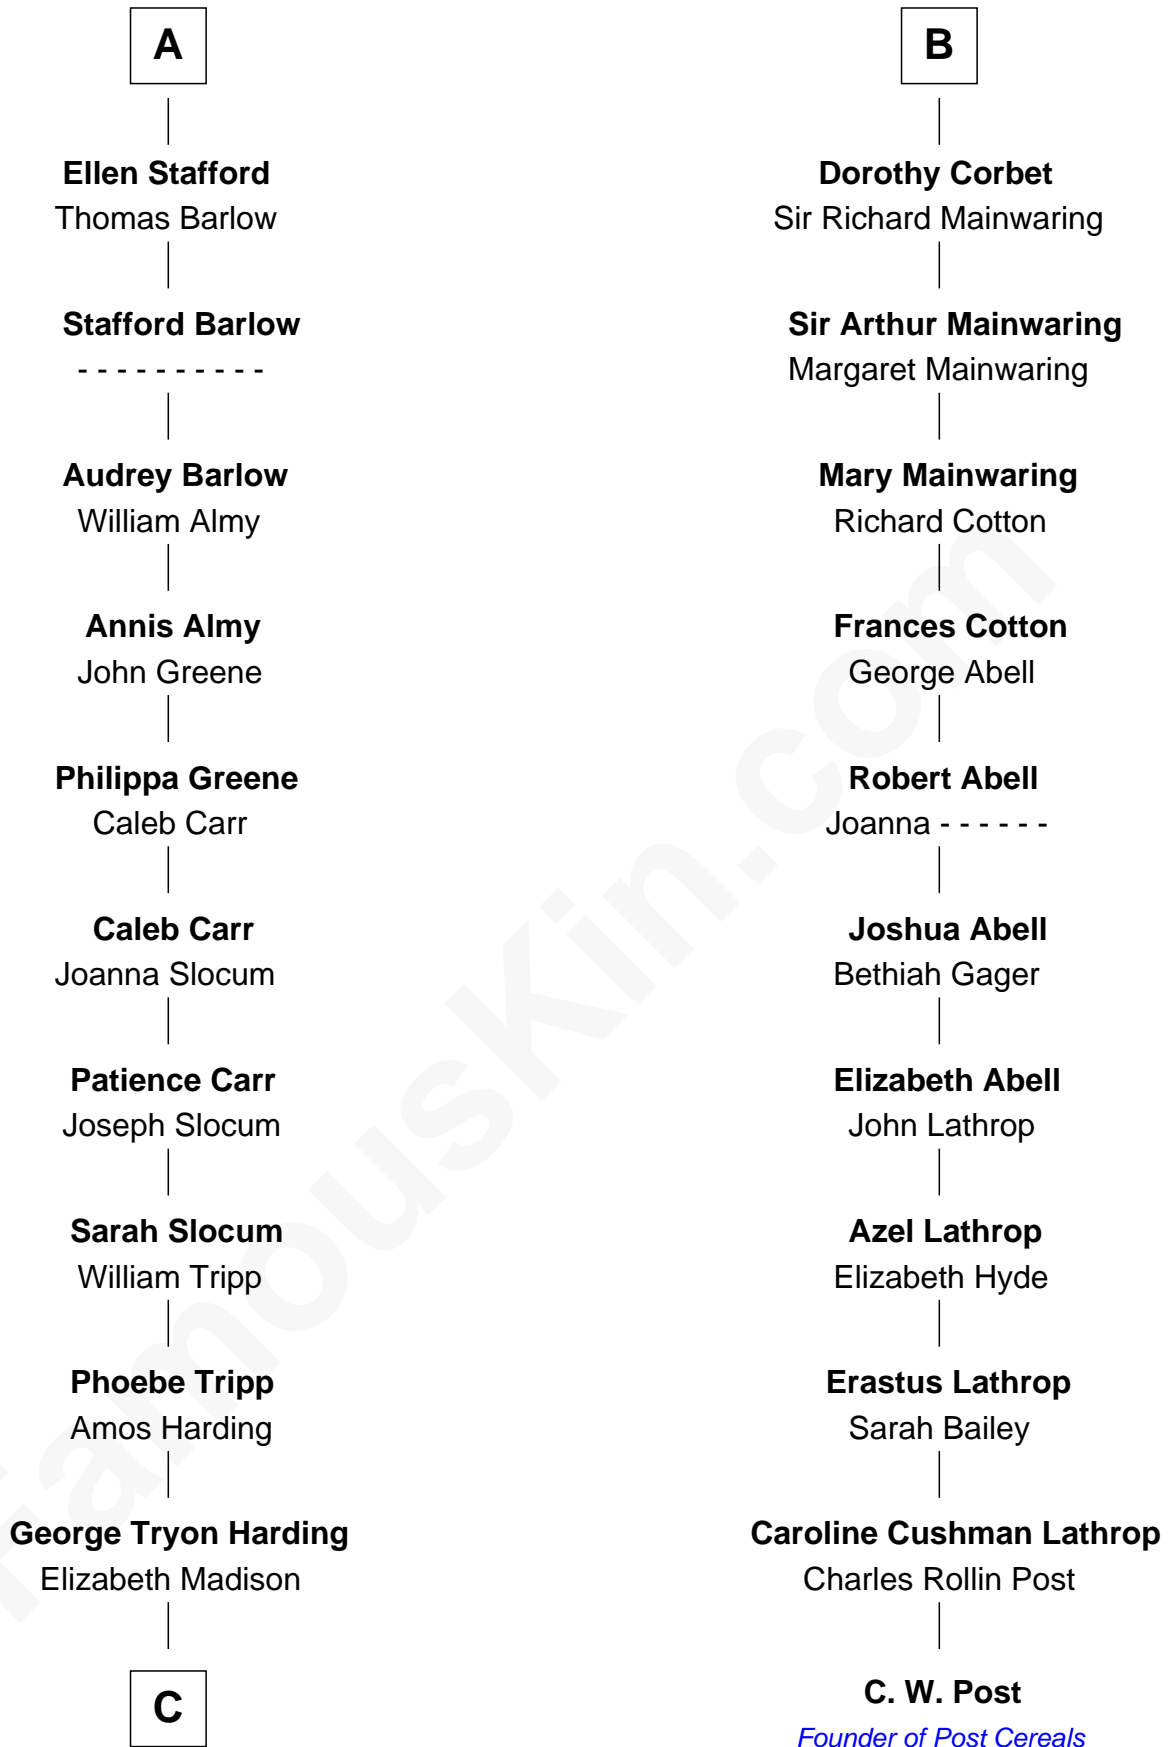

FamousKin.com
Relationship Chart of
Warren G. Harding
29th U.S. President

17th cousin 2 times removed of
C. W. Post
Founder of Post Cereals

C

—
Charles Alexander Harding

Mary Ann Crawford

—
Dr. George Tryon Harding

Phoebe Elizabeth Dickerson

—
Warren G. Harding

29th U.S. President

FamousKin.com