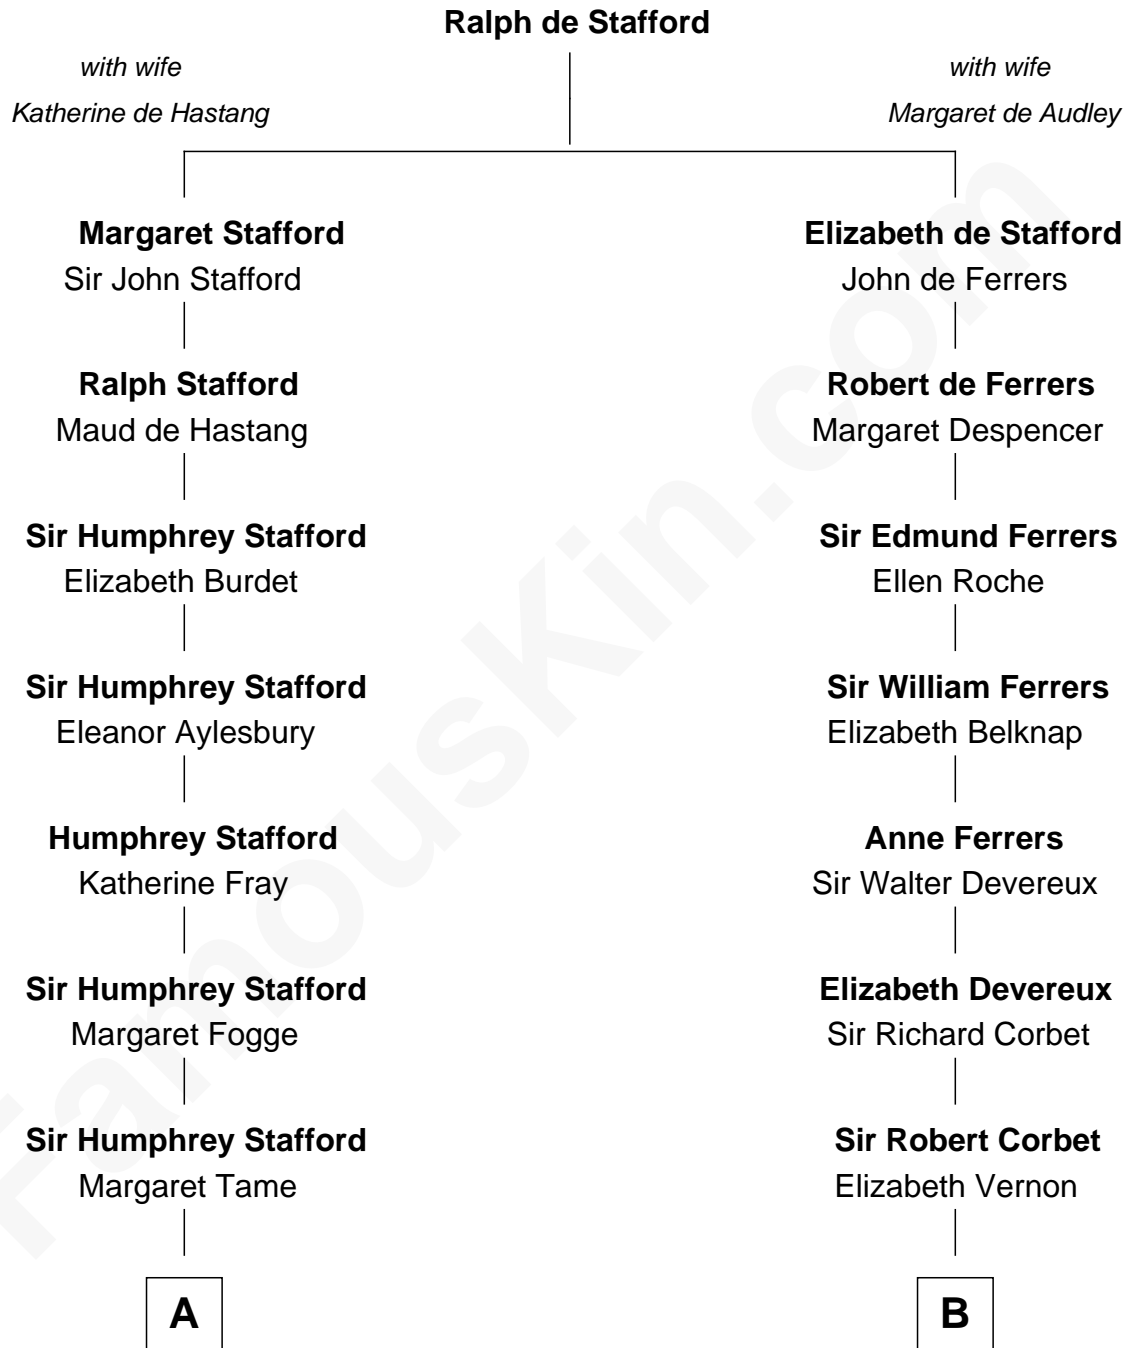

FamousKin.com
Relationship Chart of
Warren G. Harding
29th U.S. President

17th cousin 2 times removed of
C. W. Post
Founder of Post Cereals

C

—
Charles Alexander Harding

Mary Ann Crawford

—
Dr. George Tryon Harding

Phoebe Elizabeth Dickerson

—
Warren G. Harding

29th U.S. President

FamousKin.com