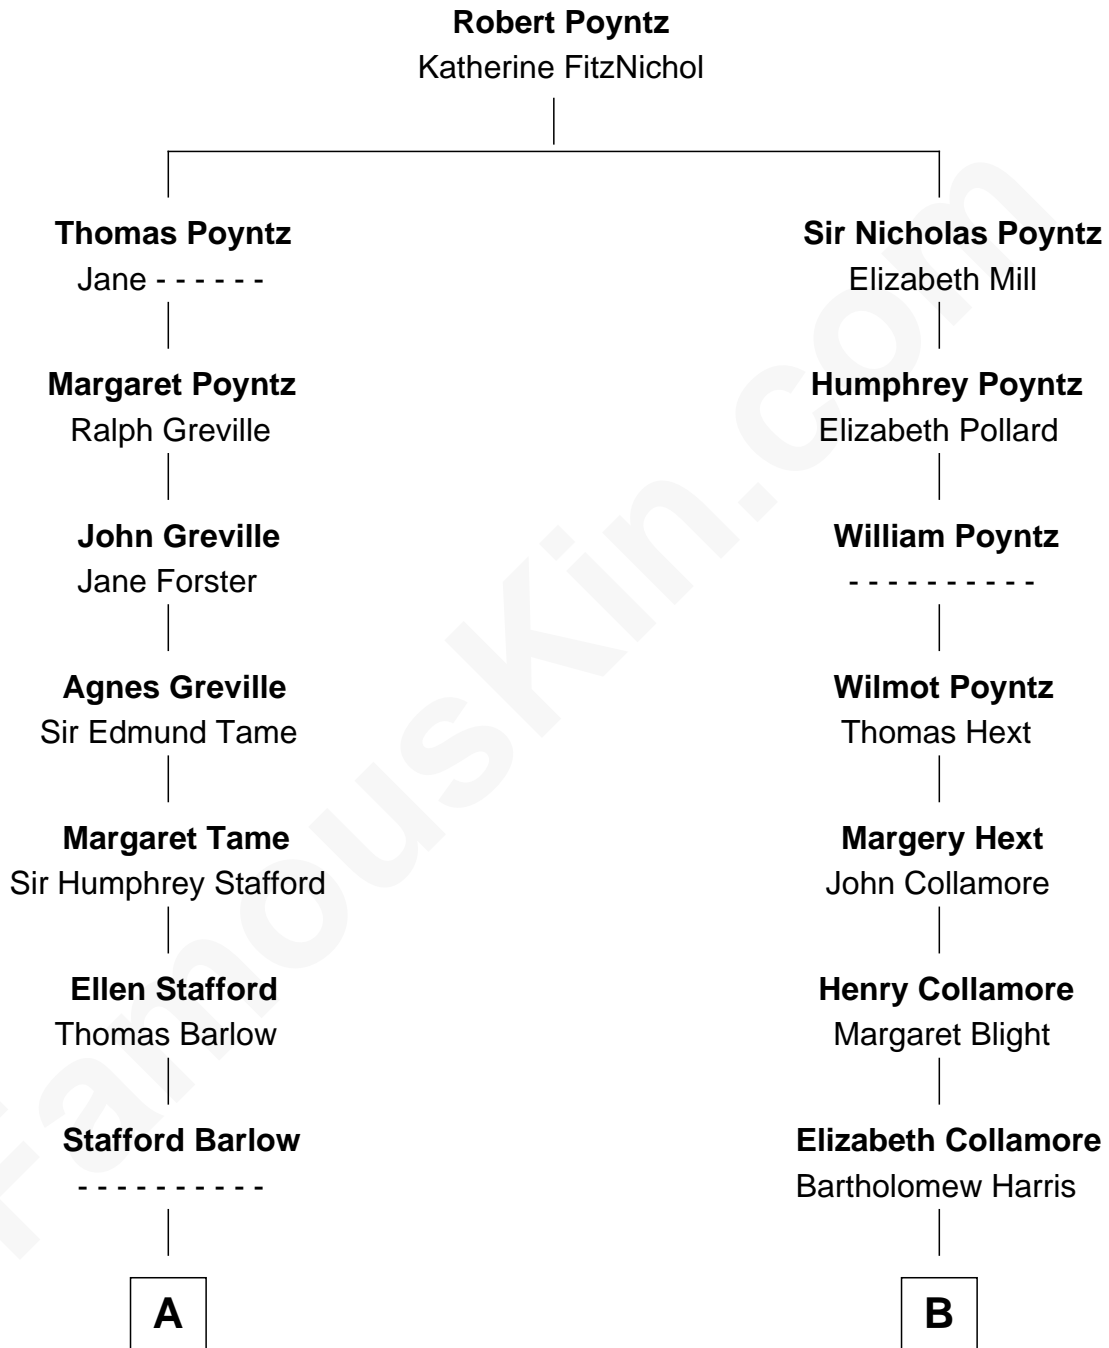

FamousKin.com
Relationship Chart of
Warren G. Harding
29th U.S. President

17th cousin 1 time removed of

Jodie Foster
Movie Actress

C

Lucius Fisher Foster

Evelyn Della Almond

Jodie Foster

Movie Actress

FamousKin.com