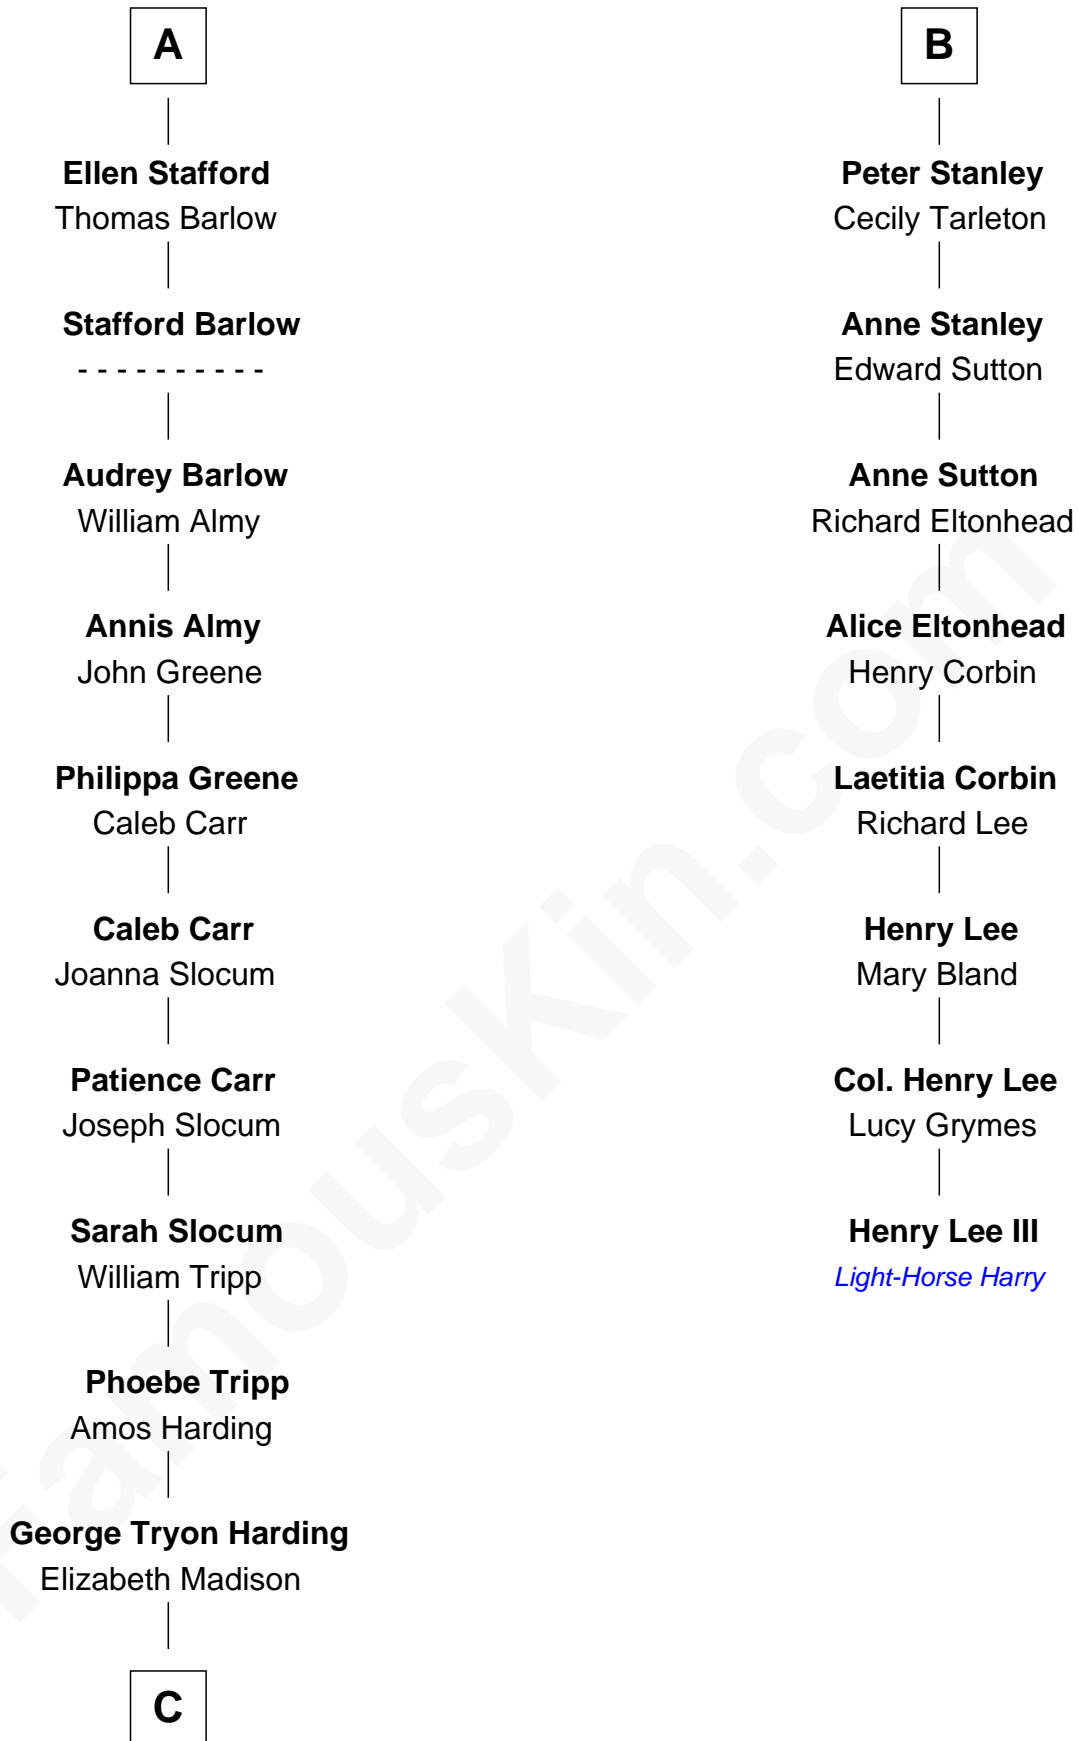

# FamousKin.com Relationship Chart of

**Warren G. Harding**

*29th U.S. President*

14th cousin 5 times removed of

**Henry Lee III**

*9th Governor of Virginia*

**C**

—  
**Charles Alexander Harding**

Mary Ann Crawford

—  
**Dr. George Tryon Harding**

Phoebe Elizabeth Dickerson

—  
**Warren G. Harding**

*29th U.S. President*

FamousKin.com