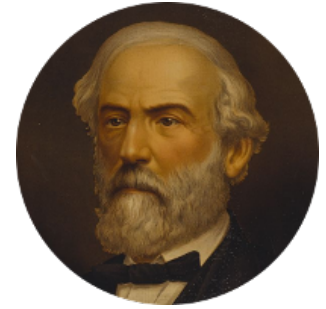

FamousKin.com Relationship Chart of

Warren G. Harding

29th U.S. President

15th cousin 4 times removed of

General Robert E. Lee

Confederate Army - U.S. Civil War

C

—
Charles Alexander Harding

Mary Ann Crawford

—
Dr. George Tryon Harding

Phoebe Elizabeth Dickerson

—
Warren G. Harding

29th U.S. President

FamousKin.com