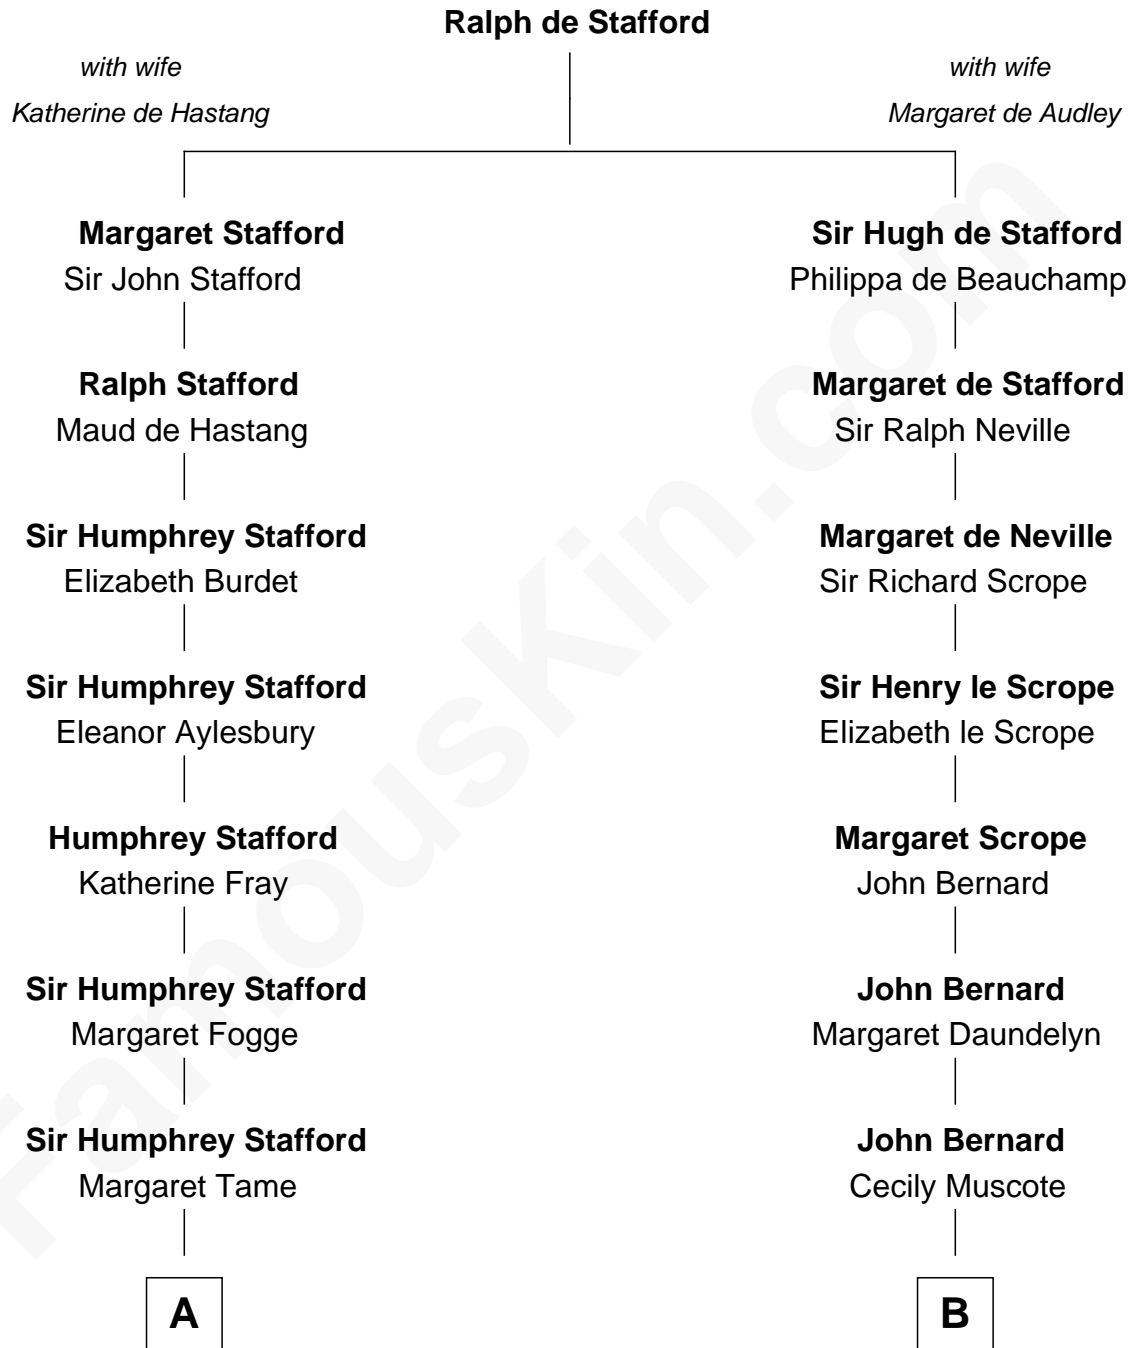

**FamousKin.com**  
**Relationship Chart of**  
**Warren G. Harding**  
*29th U.S. President*

**14th cousin 5 times removed of**  
**William Henry Harrison**  
*9th U.S. President*

C

Charles Alexander Harding

Mary Ann Crawford

Dr. George Tryon Harding

Phoebe Elizabeth Dickerson

Warren G. Harding

*29th U.S. President*

FamousKin.com