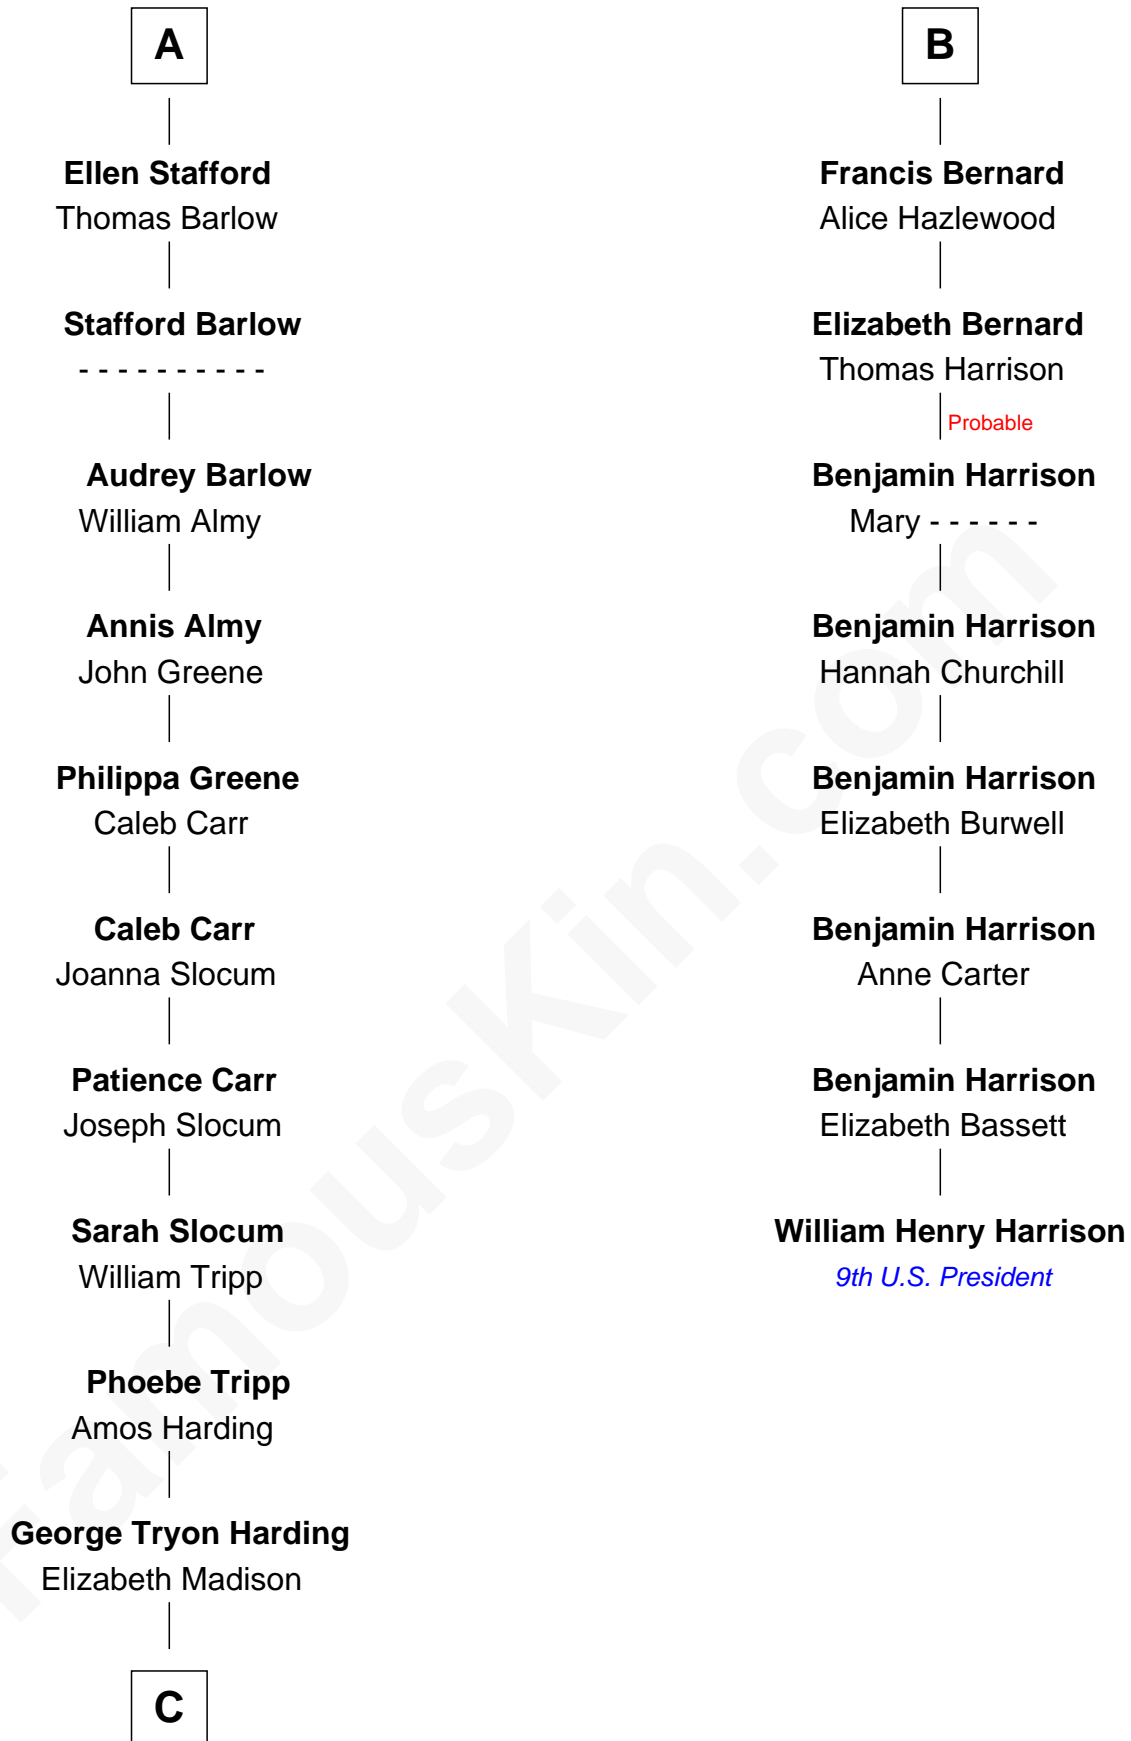

**FamousKin.com**  
**Relationship Chart of**  
**Warren G. Harding**  
*29th U.S. President*

**14th cousin 5 times removed of**  
**William Henry Harrison**  
*9th U.S. President*

C

Charles Alexander Harding

Mary Ann Crawford

Dr. George Tryon Harding

Phoebe Elizabeth Dickerson

Warren G. Harding

*29th U.S. President*

FamousKin.com