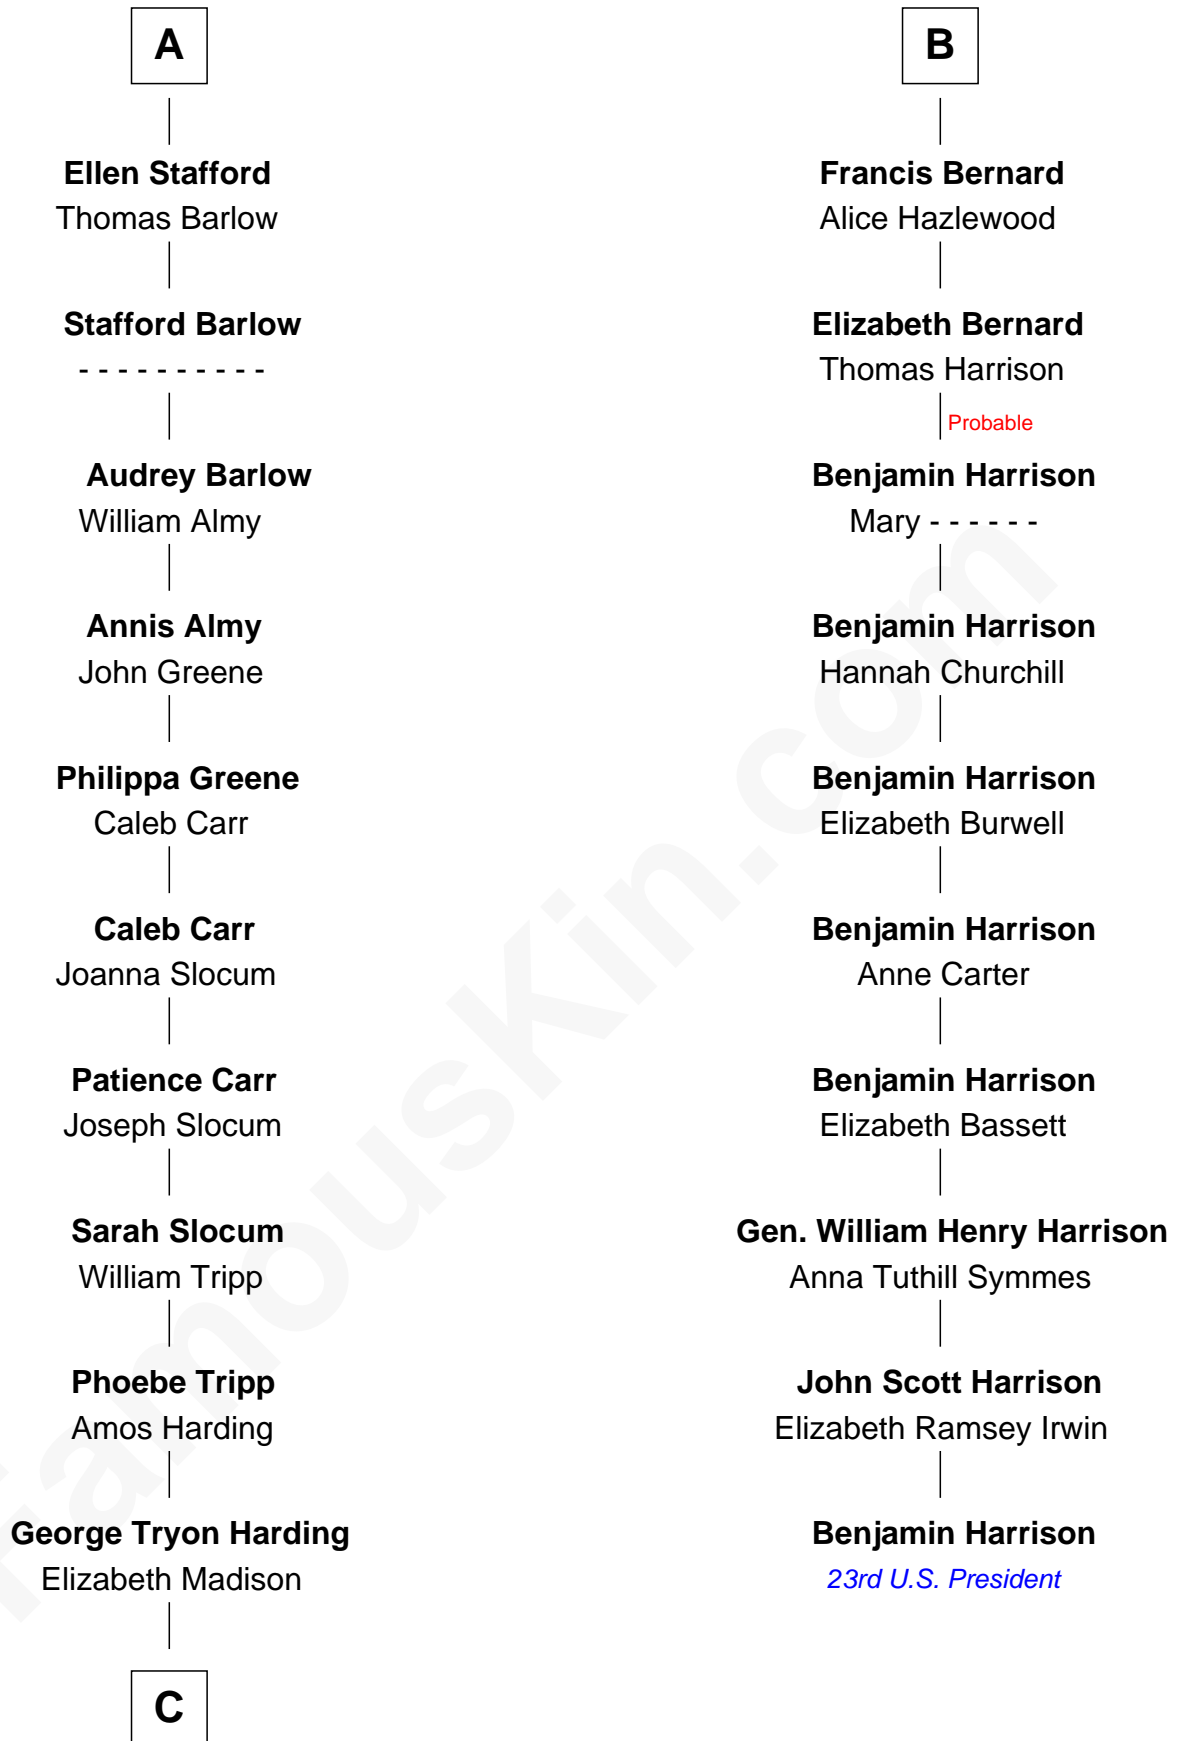

FamousKin.com Relationship Chart of

Warren G. Harding

29th U.S. President

16th cousin 3 times removed of

Benjamin Harrison

23rd U.S. President

Ralph de Stafford

*with wife
Katherine de Hastang*

Margaret Scrope

John Bernard

John Bernard

Margaret Daundelyn

John Bernard

Cecily Muscote

B

C