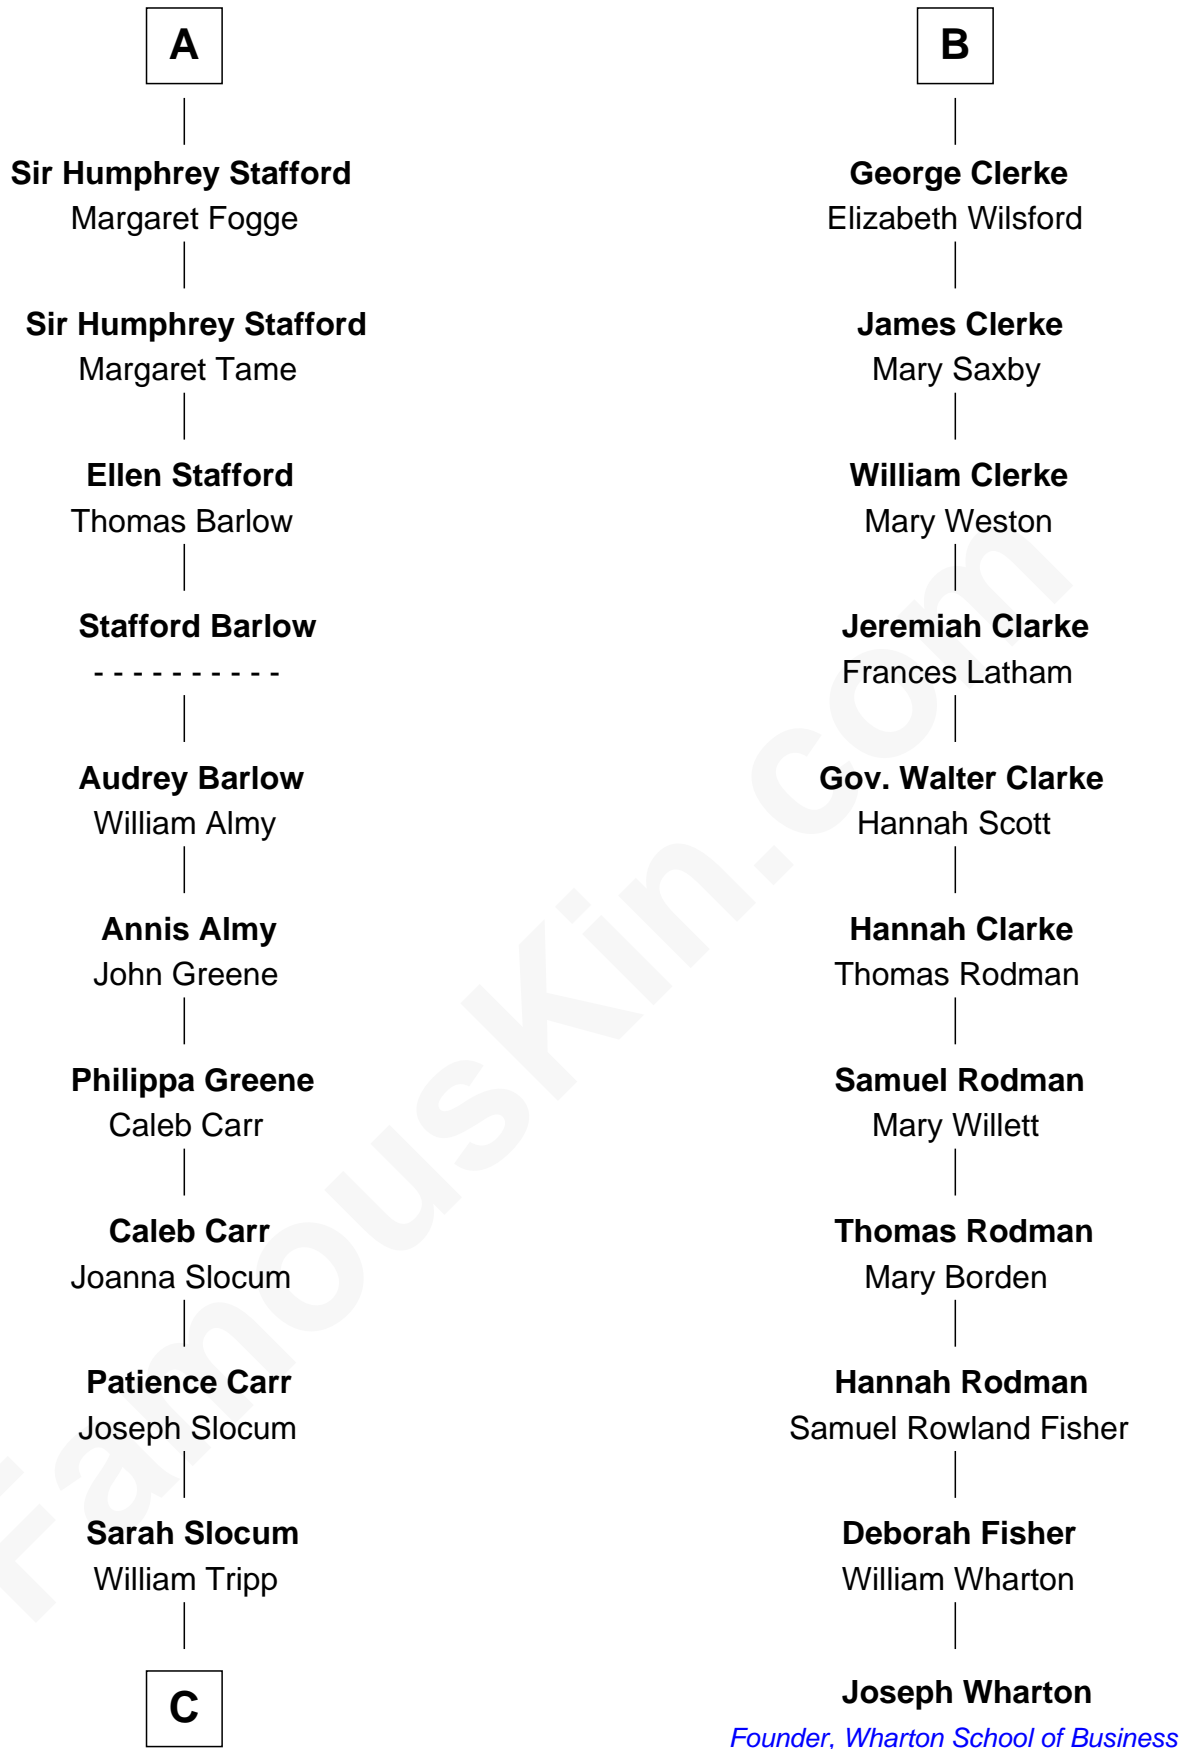

**FamousKin.com**  
**Relationship Chart of**  
**Warren G. Harding**  
*29th U.S. President*

17th cousin 4 times removed of

**Joseph Wharton**  
*Founder of the Wharton School of Business*

**C**

**Phoebe Tripp**  
Amos Harding

**George Tryon Harding**  
Elizabeth Madison

**Charles Alexander Harding**  
Mary Ann Crawford

**Dr. George Tryon Harding**  
Phoebe Elizabeth Dickerson

**Warren G. Harding**  
*29th U.S. President*

FamousKin.com