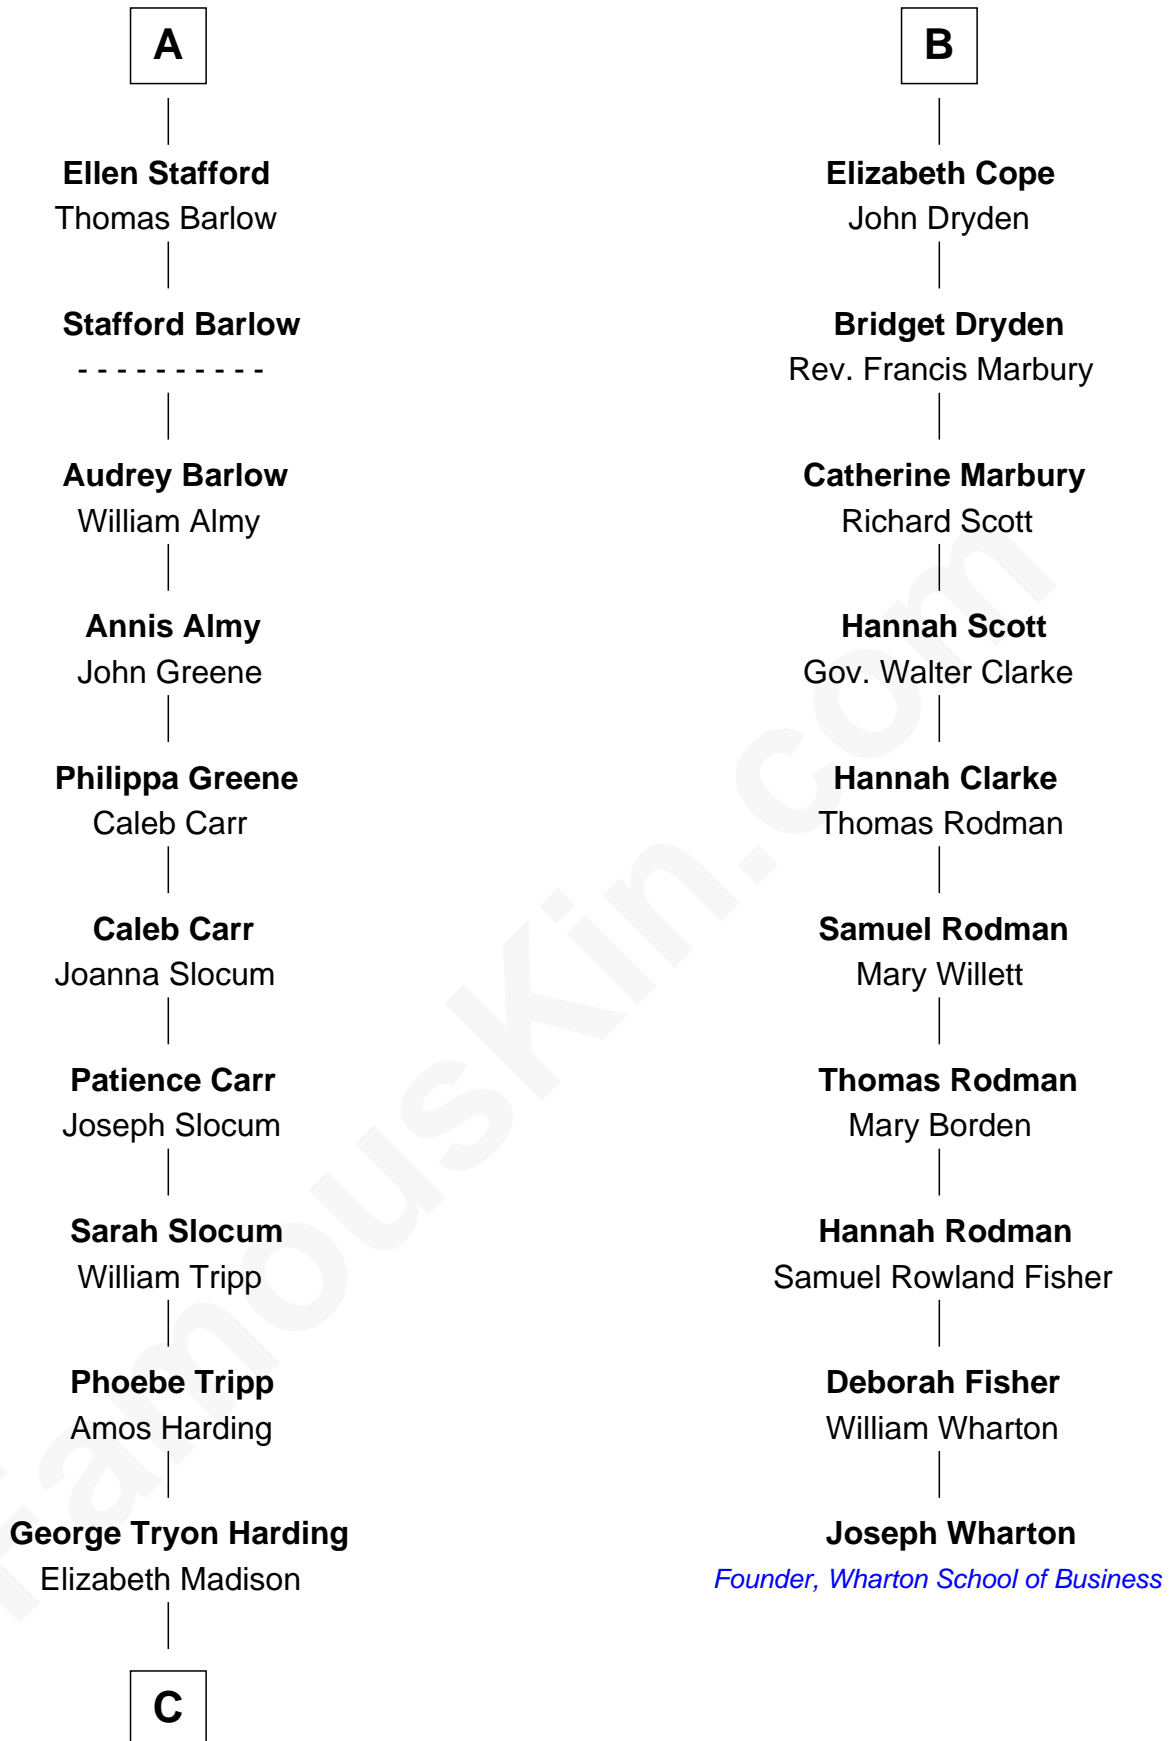

FamousKin.com
Relationship Chart of
Warren G. Harding
29th U.S. President

16th cousin 3 times removed of

Joseph Wharton
Founder of the Wharton School of Business

C

—
Charles Alexander Harding

Mary Ann Crawford

—
Dr. George Tryon Harding

Phoebe Elizabeth Dickerson

—
Warren G. Harding

29th U.S. President

FamousKin.com