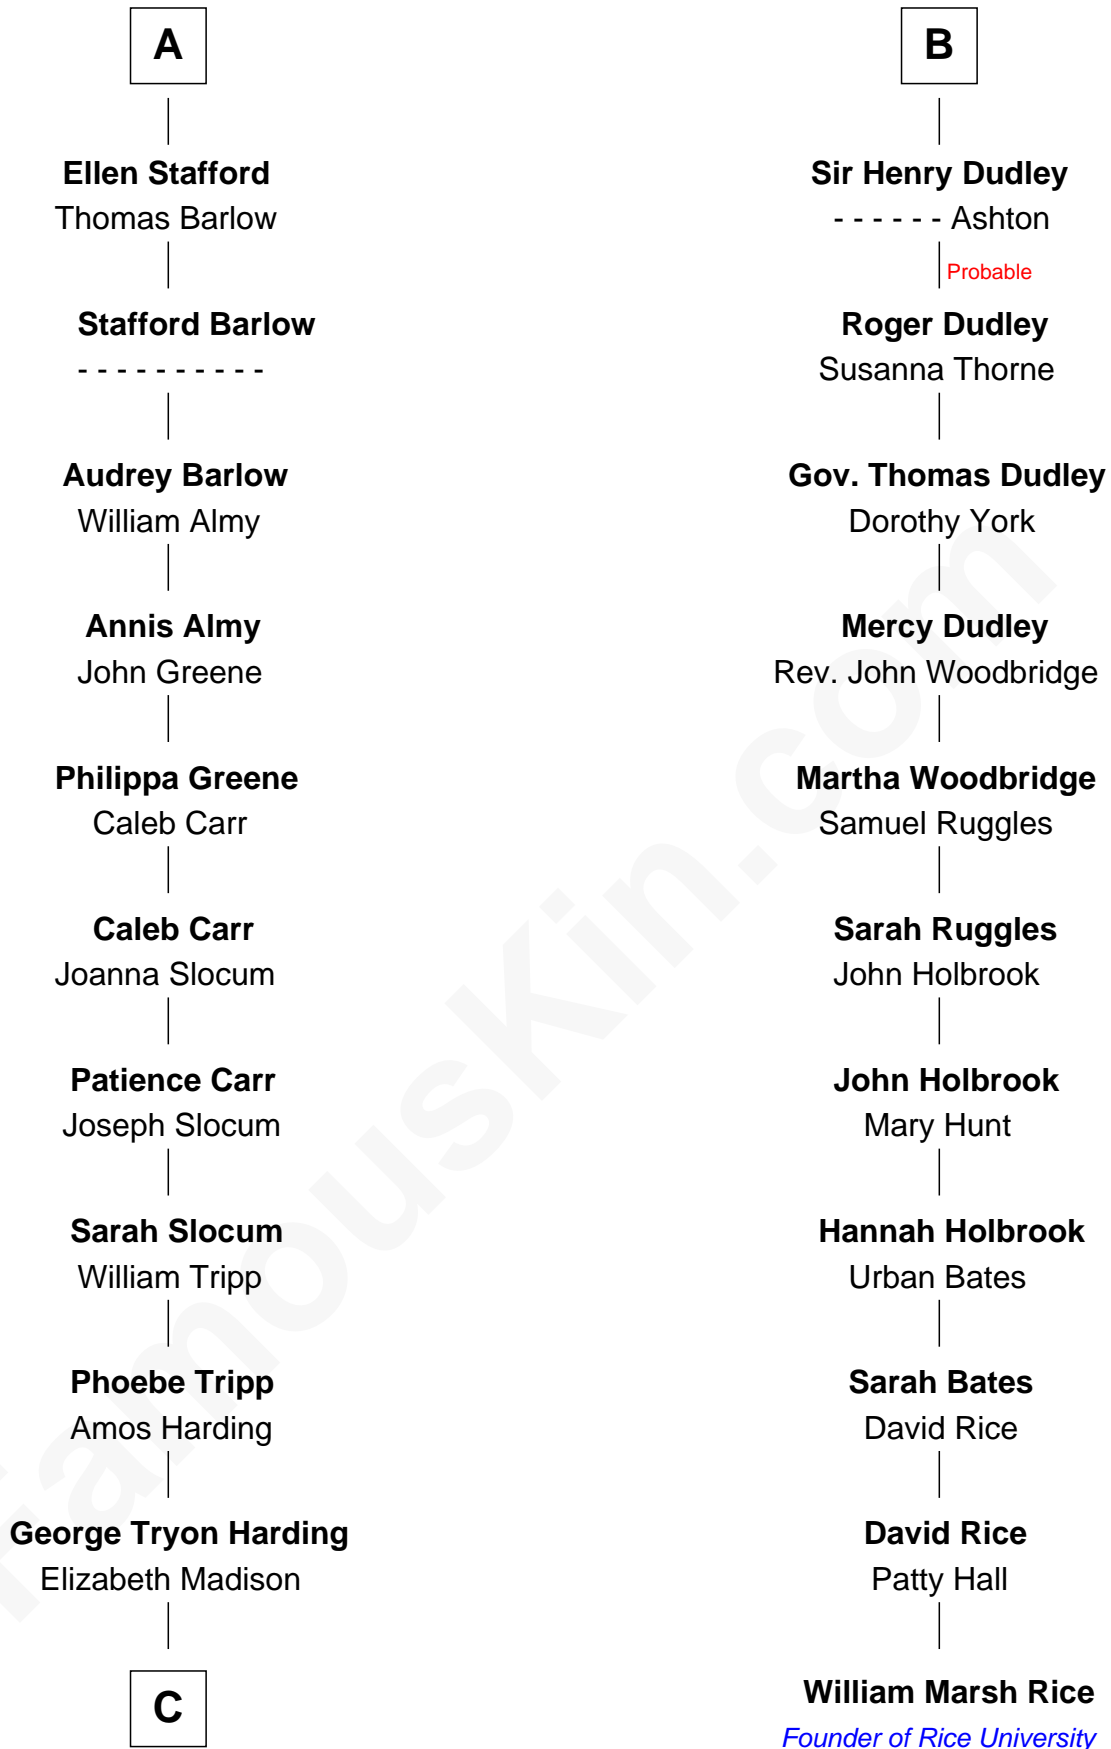

FamousKin.com Relationship Chart of

Warren G. Harding

29th U.S. President

17th cousin 2 times removed of

William Marsh Rice

Founder of Rice University

C

—
Charles Alexander Harding

Mary Ann Crawford

—
Dr. George Tryon Harding

Phoebe Elizabeth Dickerson

—
Warren G. Harding

29th U.S. President

FamousKin.com