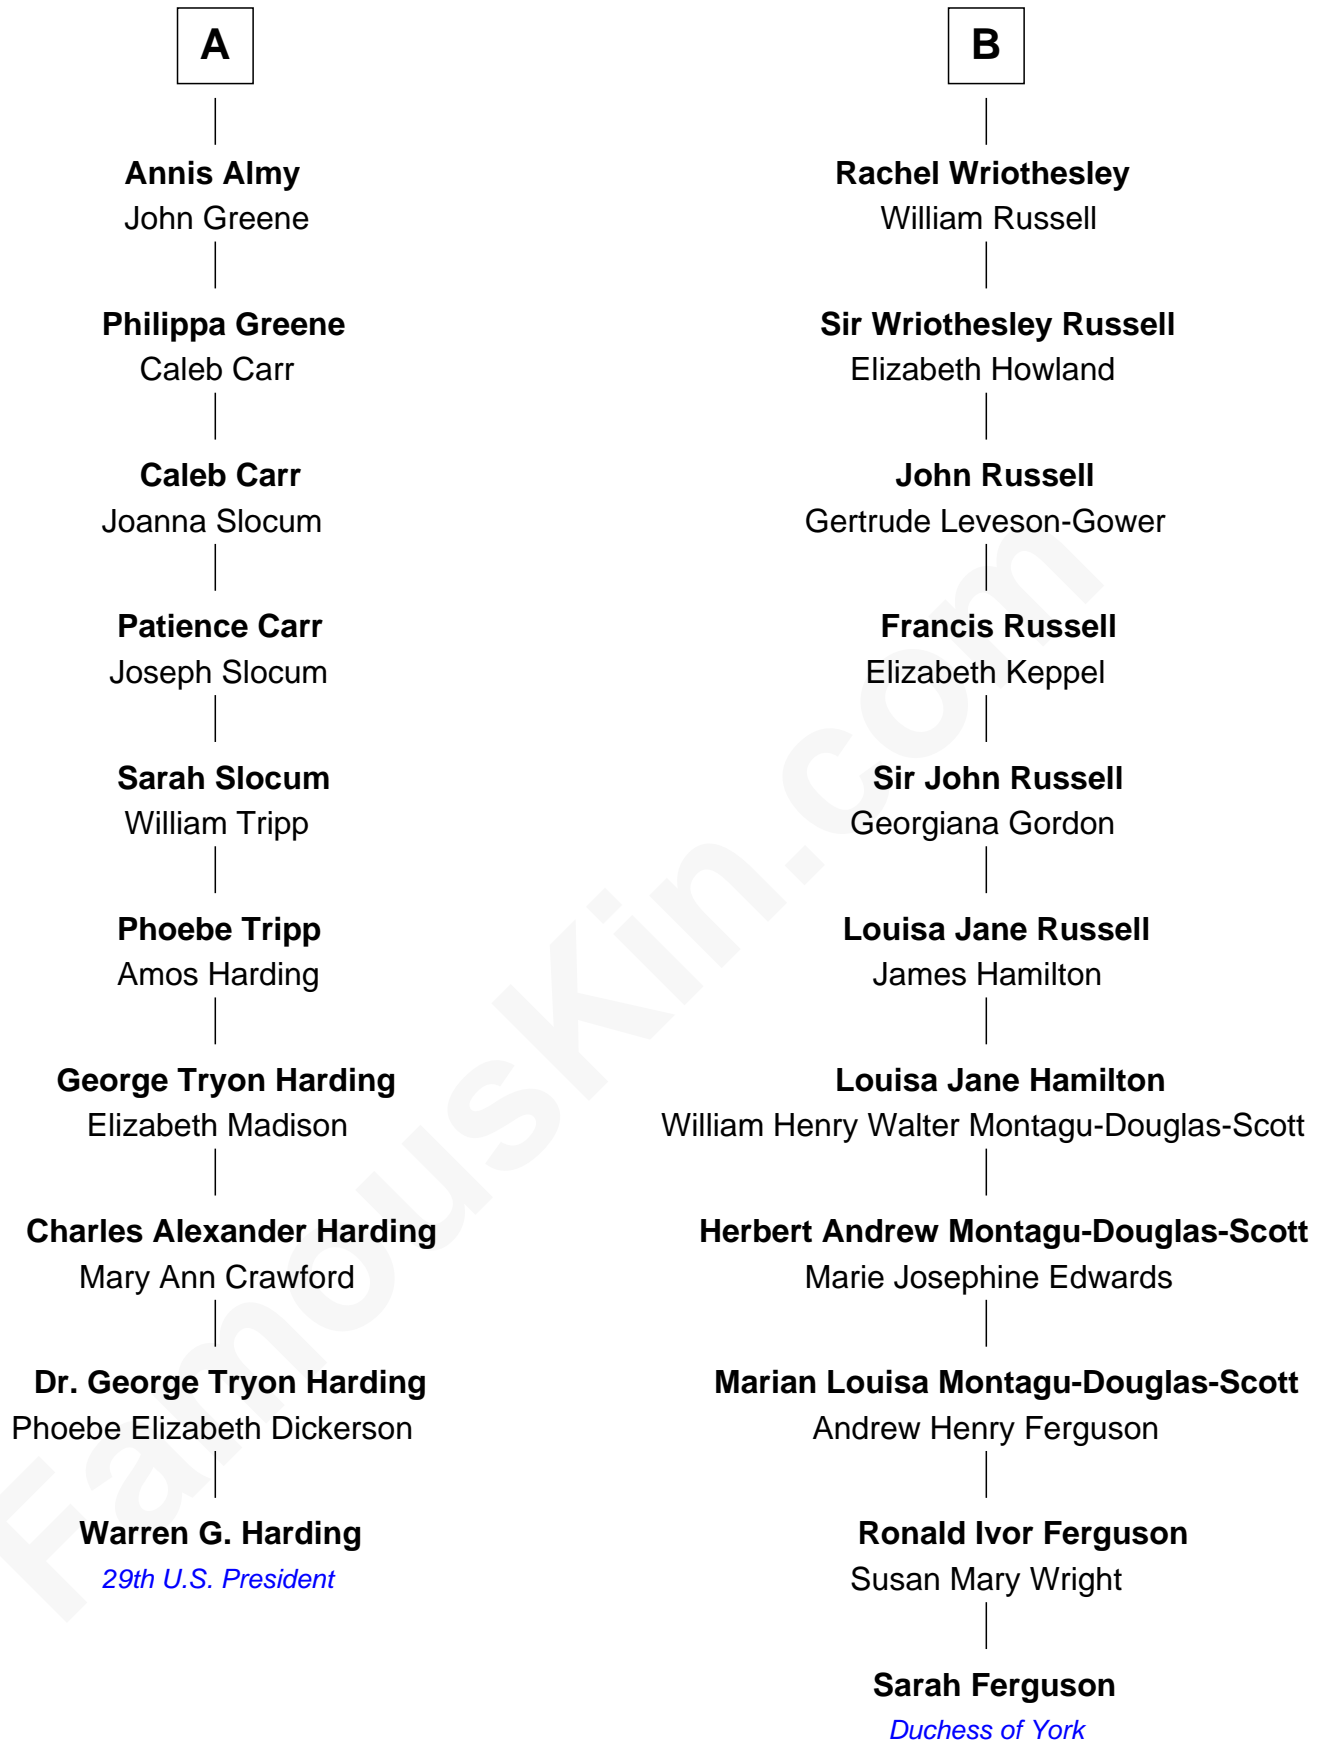

FamousKin.com Relationship Chart of

Warren G. Harding

29th U.S. President

16th cousin 1 time removed of

Sarah Ferguson

Duchess of York

Richard Woodville

Joan Bedlisgate

Sarah Ferguson photo by [Norbert Aepli](#) ([CC BY 3.0](#))