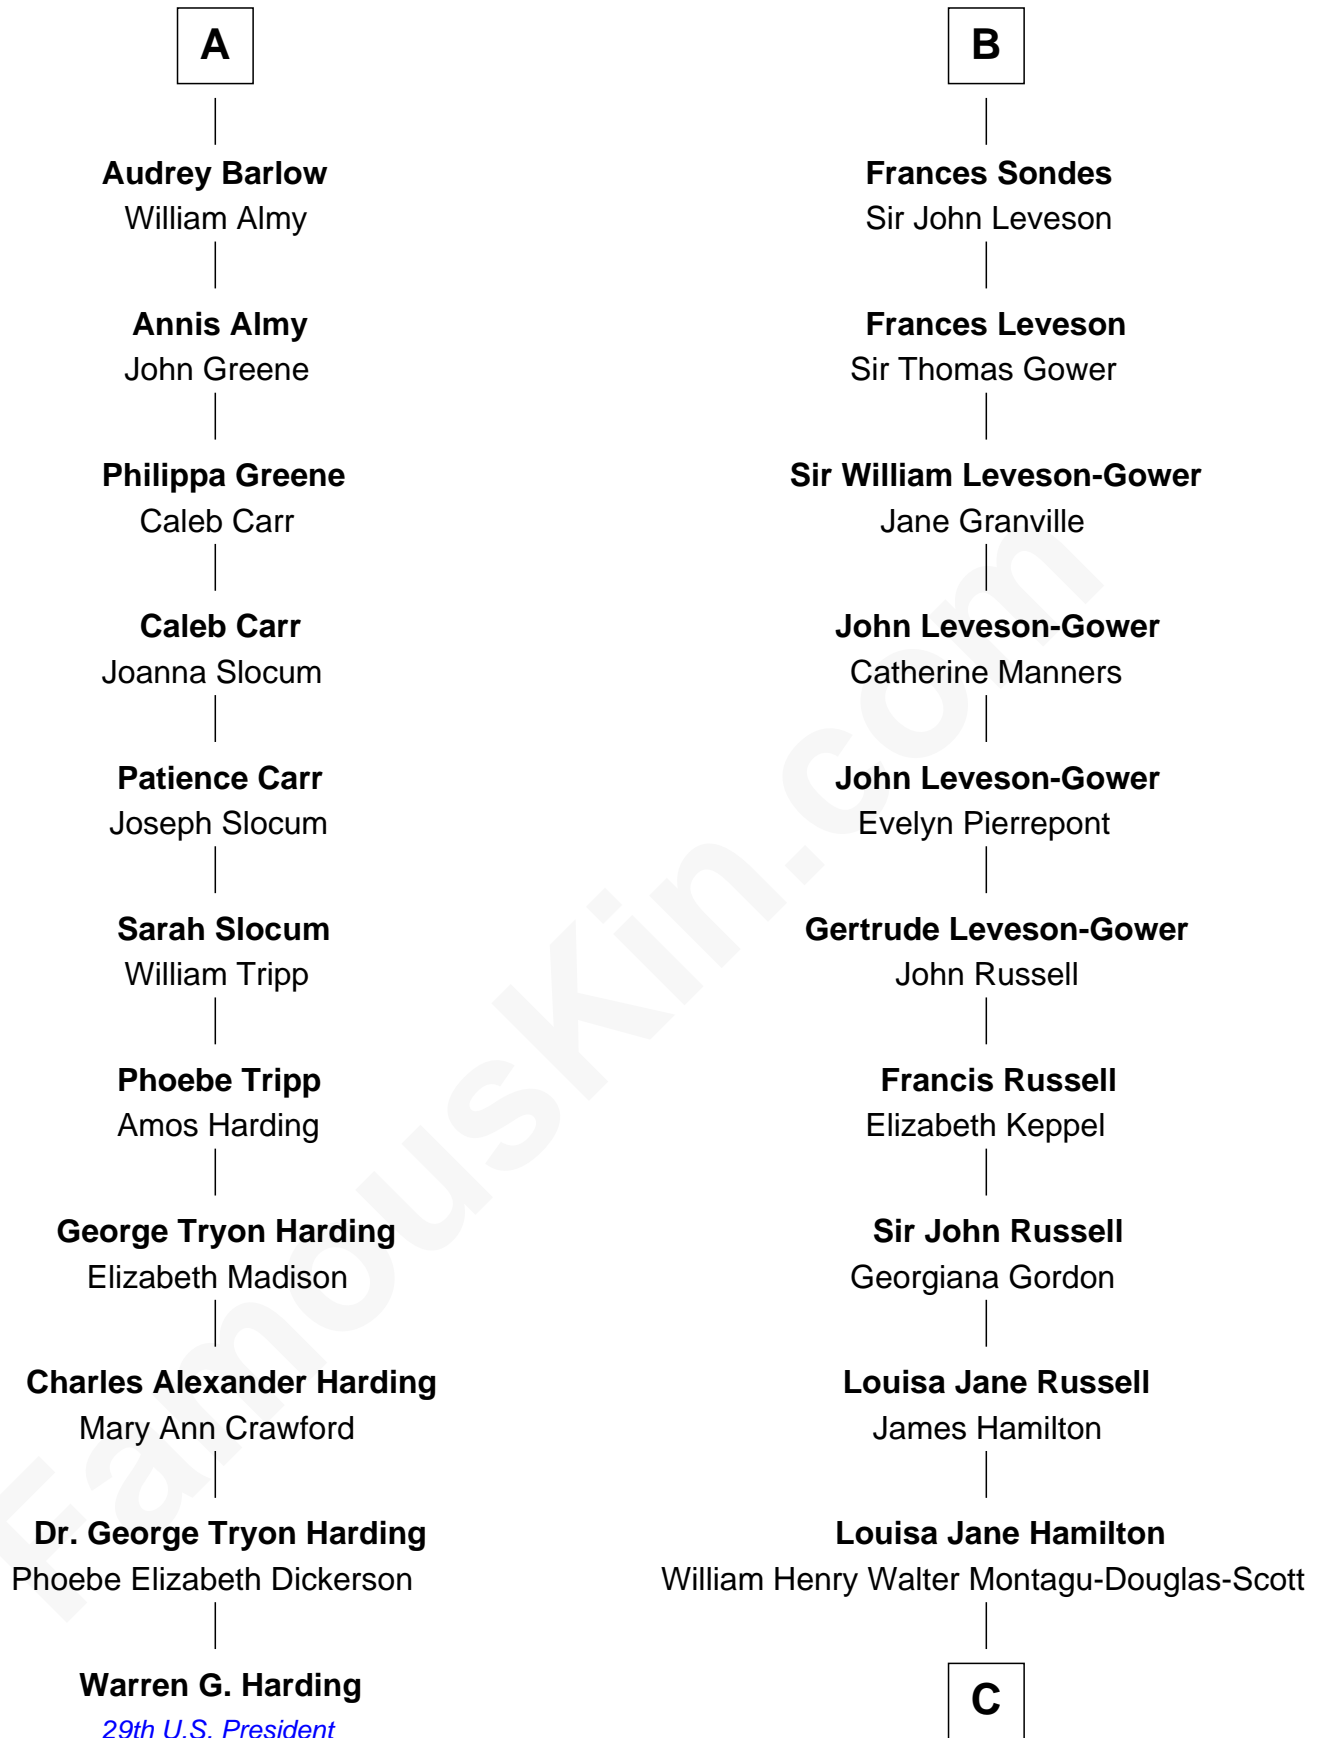

FamousKin.com Relationship Chart of

Warren G. Harding
29th U.S. President

17th cousin 3 times removed of

Sarah Ferguson
Duchess of York

Robert Poyntz
Katherine FitzNichol

C

Herbert Andrew Montagu-Douglas-Scott

Marie Josephine Edwards

Marian Louisa Montagu-Douglas-Scott

Andrew Henry Ferguson

Ronald Ivor Ferguson

Susan Mary Wright

Sarah Ferguson

Duchess of York