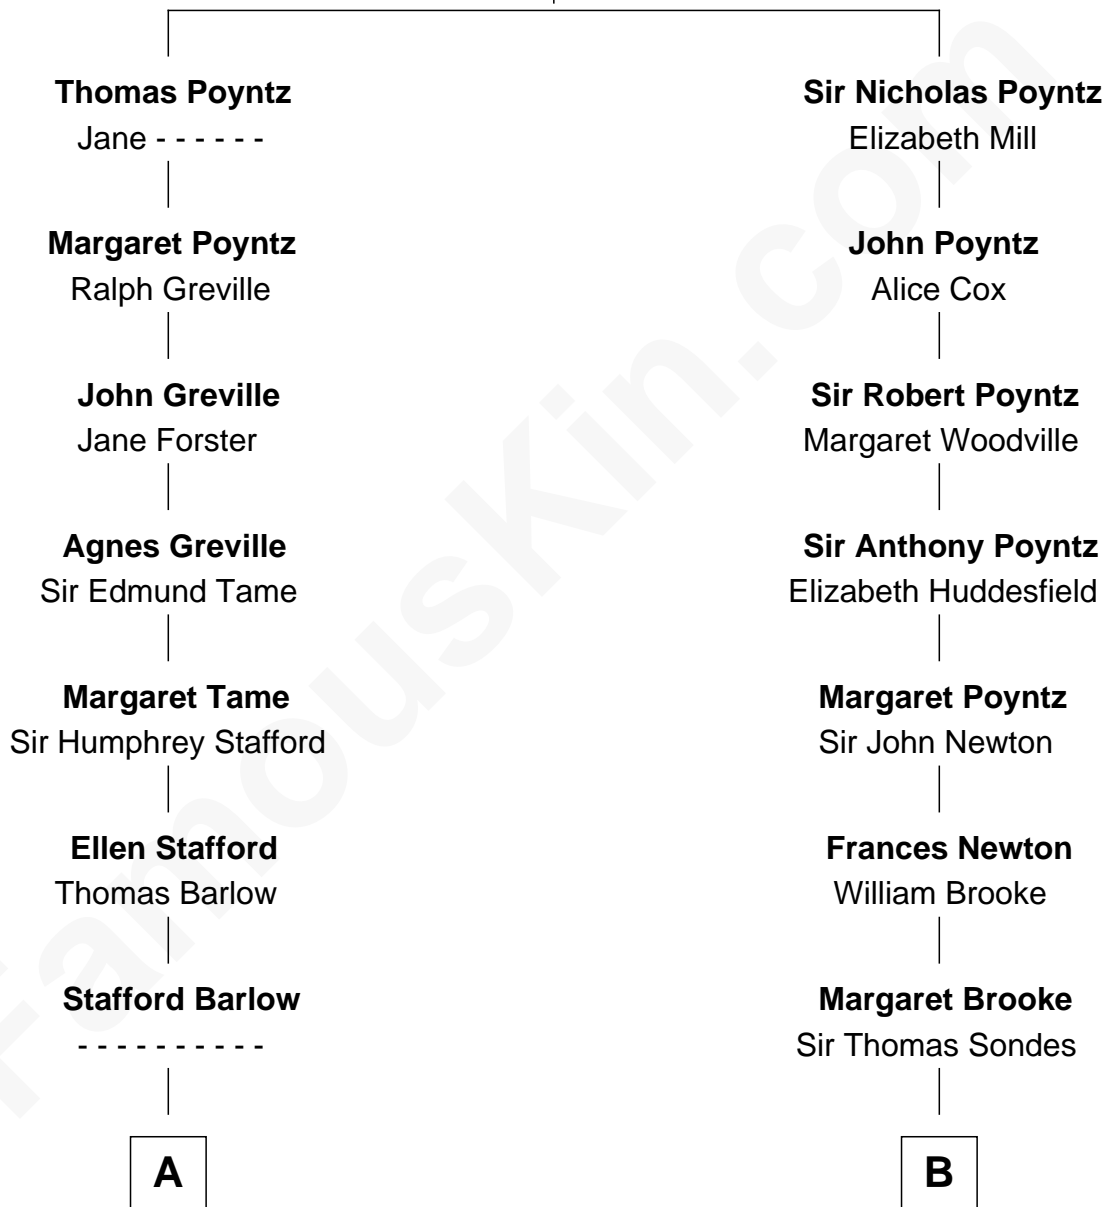

FamousKin.com Relationship Chart of

Warren G. Harding
29th U.S. President

17th cousin 3 times removed of

Sarah Ferguson
Duchess of York

Robert Poyntz
Katherine FitzNichol

C

Herbert Andrew Montagu-Douglas-Scott

Marie Josephine Edwards

Marian Louisa Montagu-Douglas-Scott

Andrew Henry Ferguson

Ronald Ivor Ferguson

Susan Mary Wright

Sarah Ferguson

Duchess of York