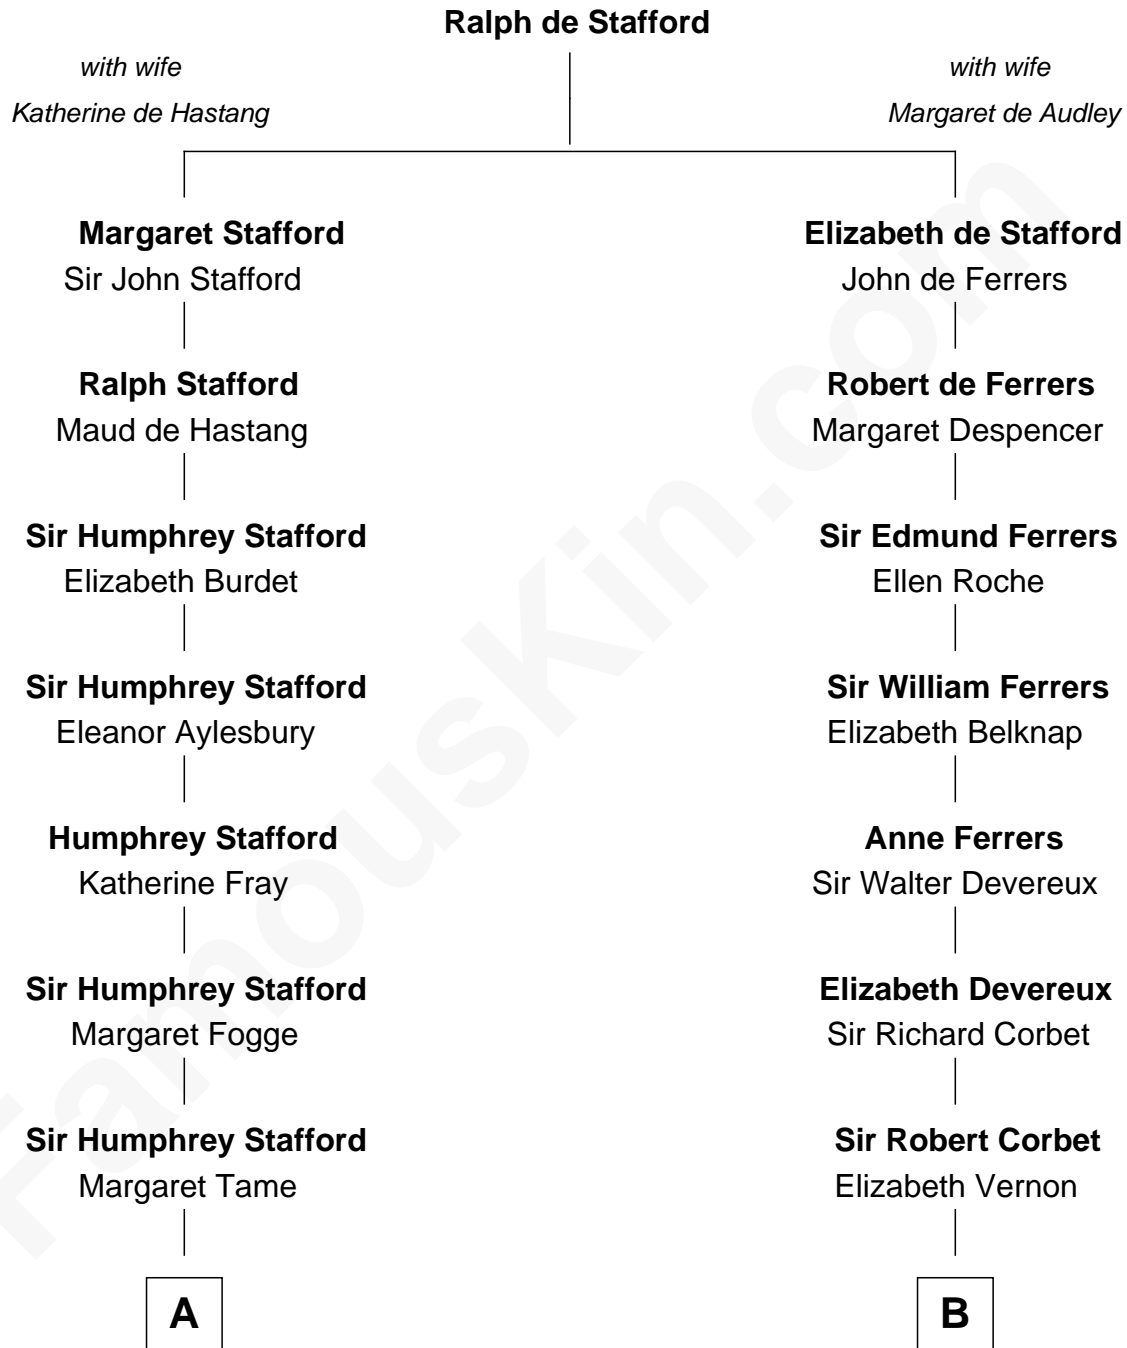

FamousKin.com
Relationship Chart of
Warren G. Harding
29th U.S. President

18th cousin 1 time removed of

Joan Fontaine
Movie Actress

FamousKin.com