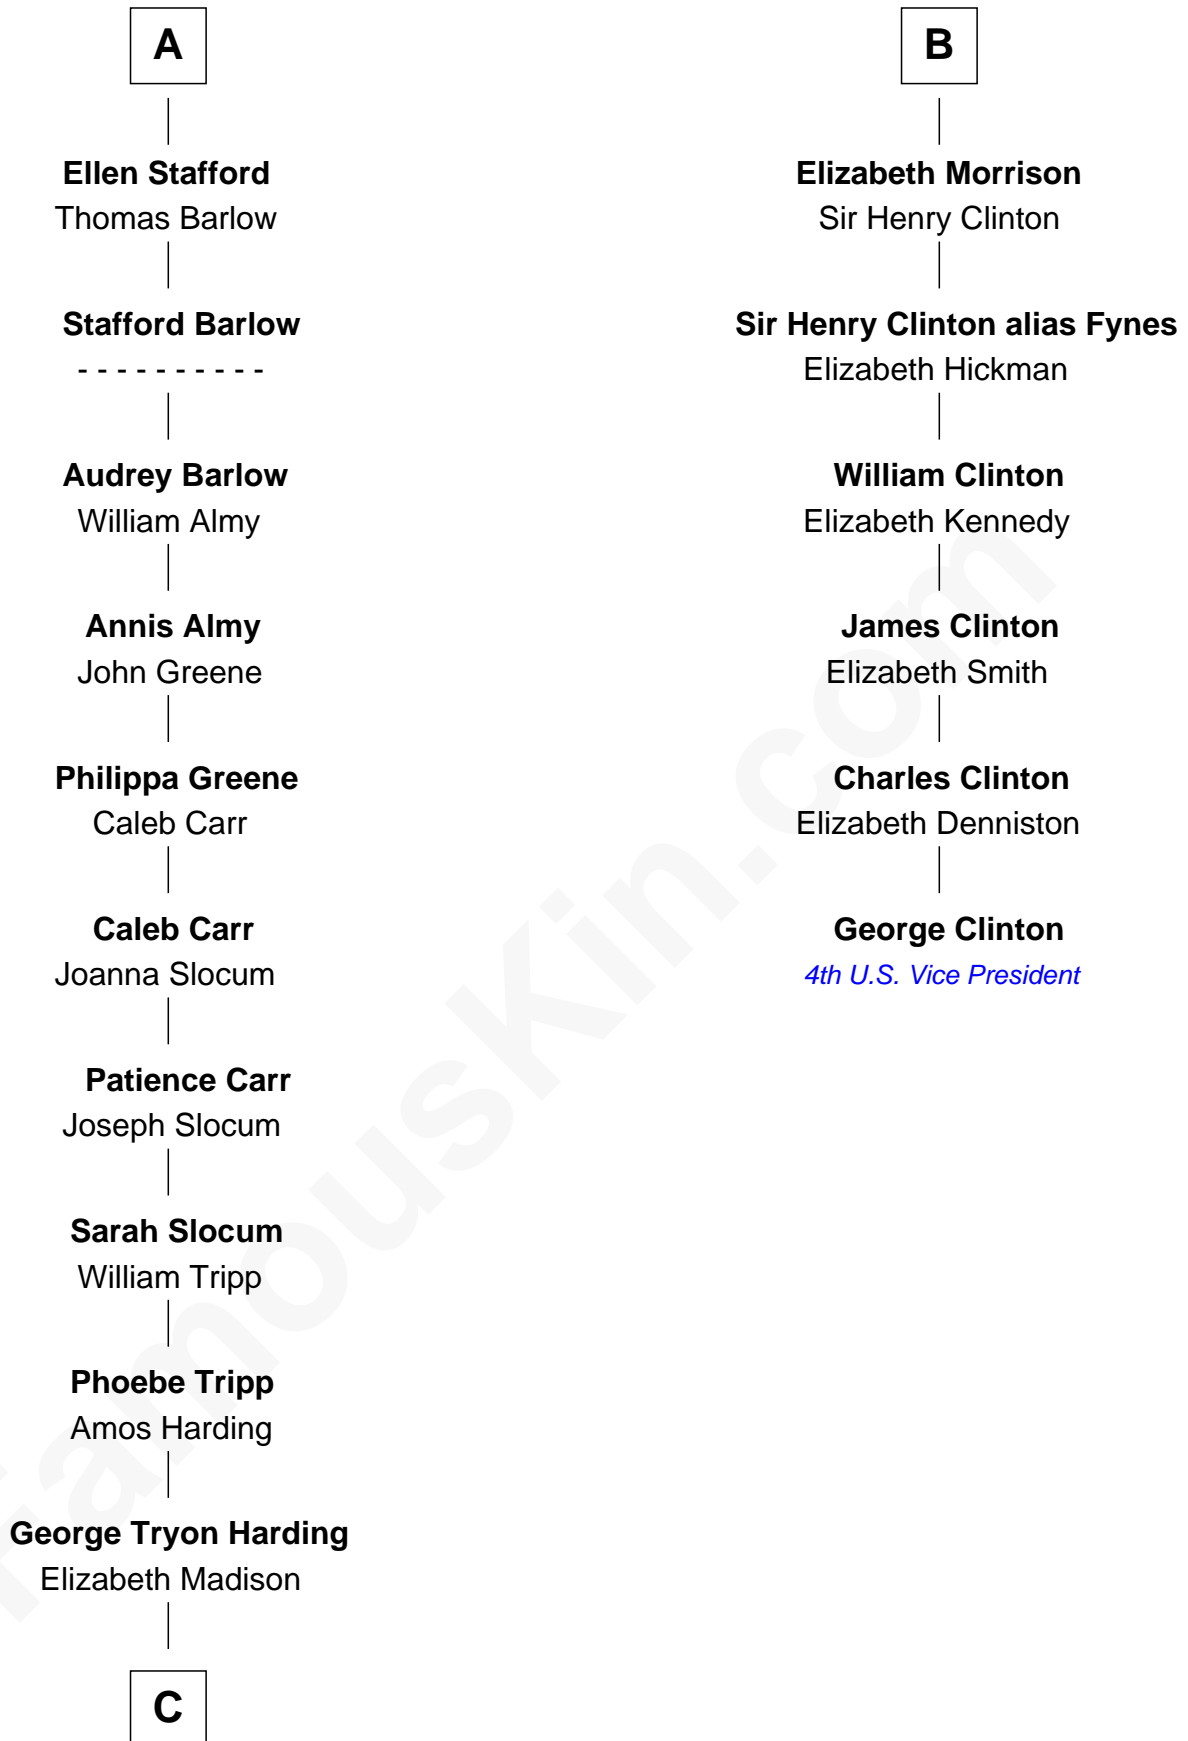

FamousKin.com Relationship Chart of

Warren G. Harding

29th U.S. President

12th cousin 7 times removed of

George Clinton

4th U.S. Vice President

C

—
Charles Alexander Harding

Mary Ann Crawford

—
Dr. George Tryon Harding

Phoebe Elizabeth Dickerson

—
Warren G. Harding

29th U.S. President

FamousKin.com