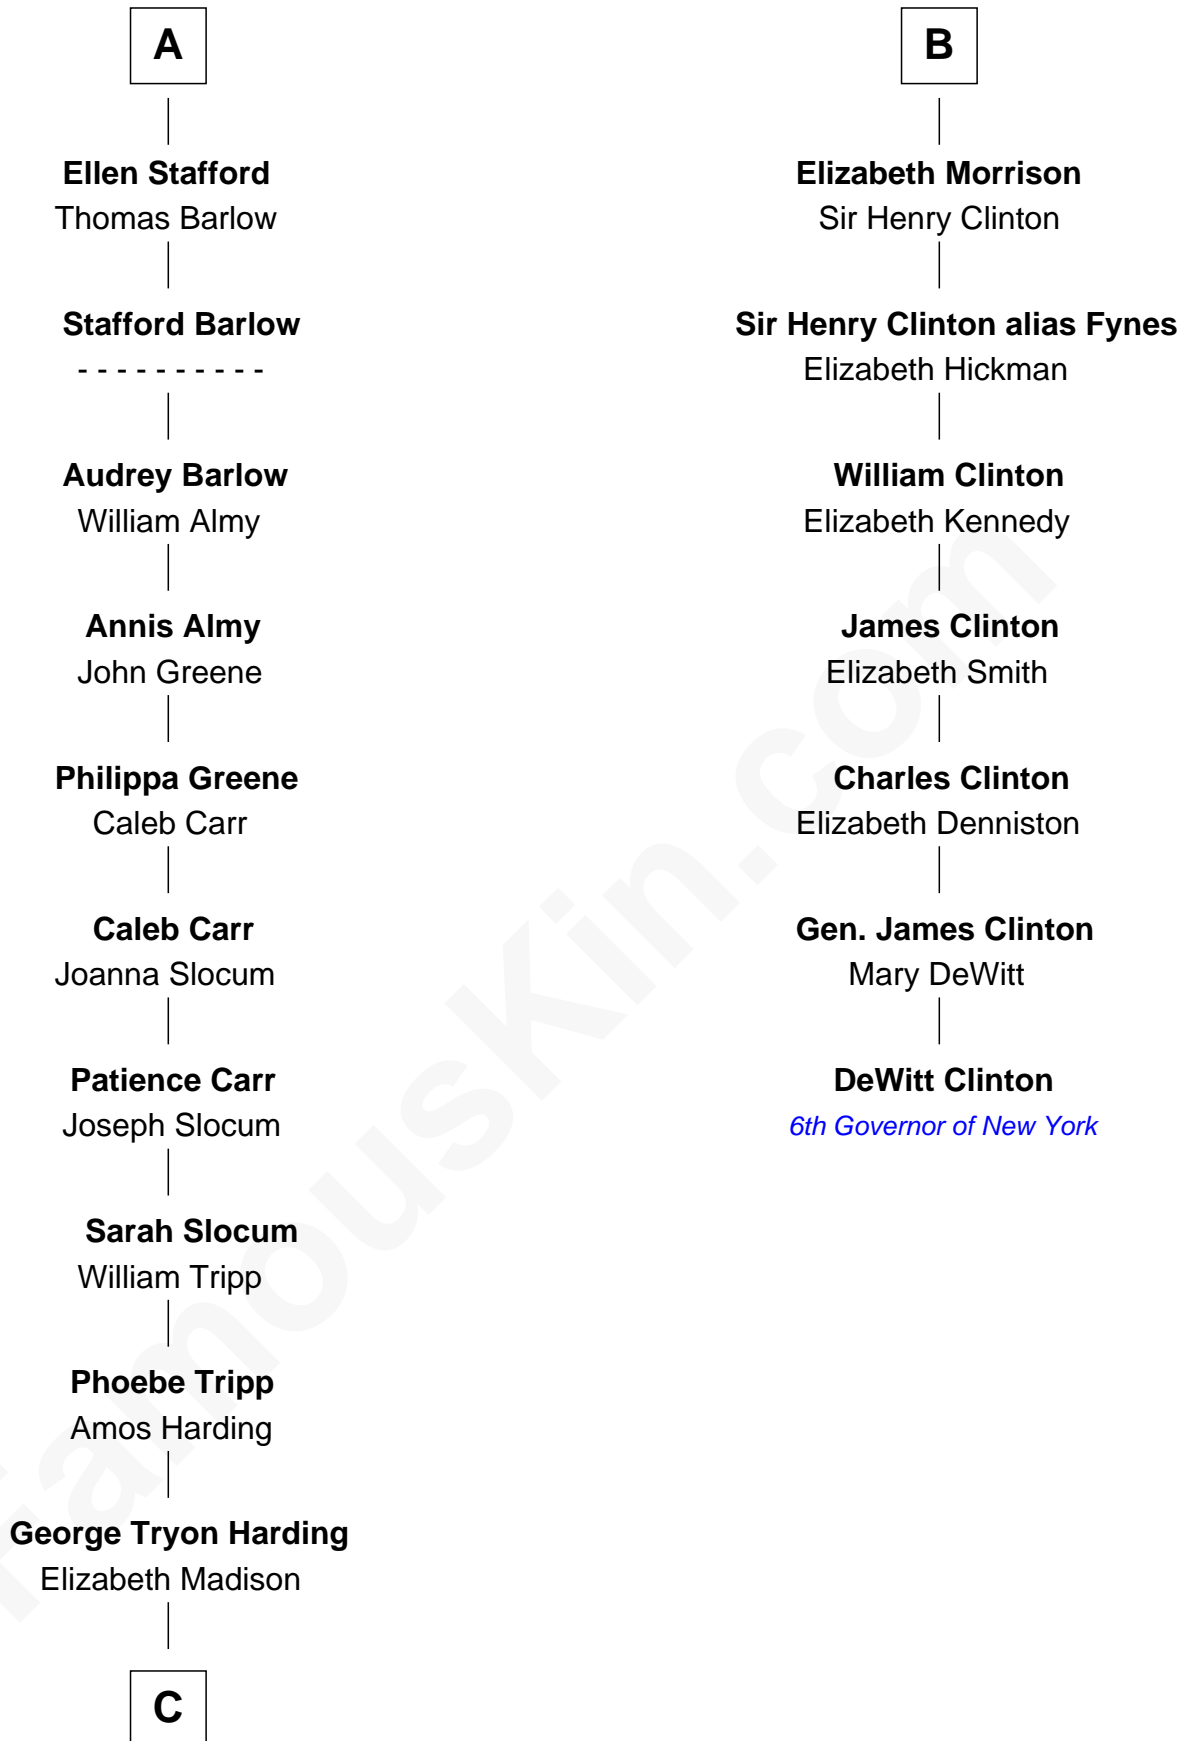

**FamousKin.com**  
**Relationship Chart of**  
**Warren G. Harding**  
*29th U.S. President*

**13th cousin 6 times removed of**  
**DeWitt Clinton**  
*6th Governor of New York*

C

Charles Alexander Harding

Mary Ann Crawford

Dr. George Tryon Harding

Phoebe Elizabeth Dickerson

Warren G. Harding

*29th U.S. President*

FamousKin.com