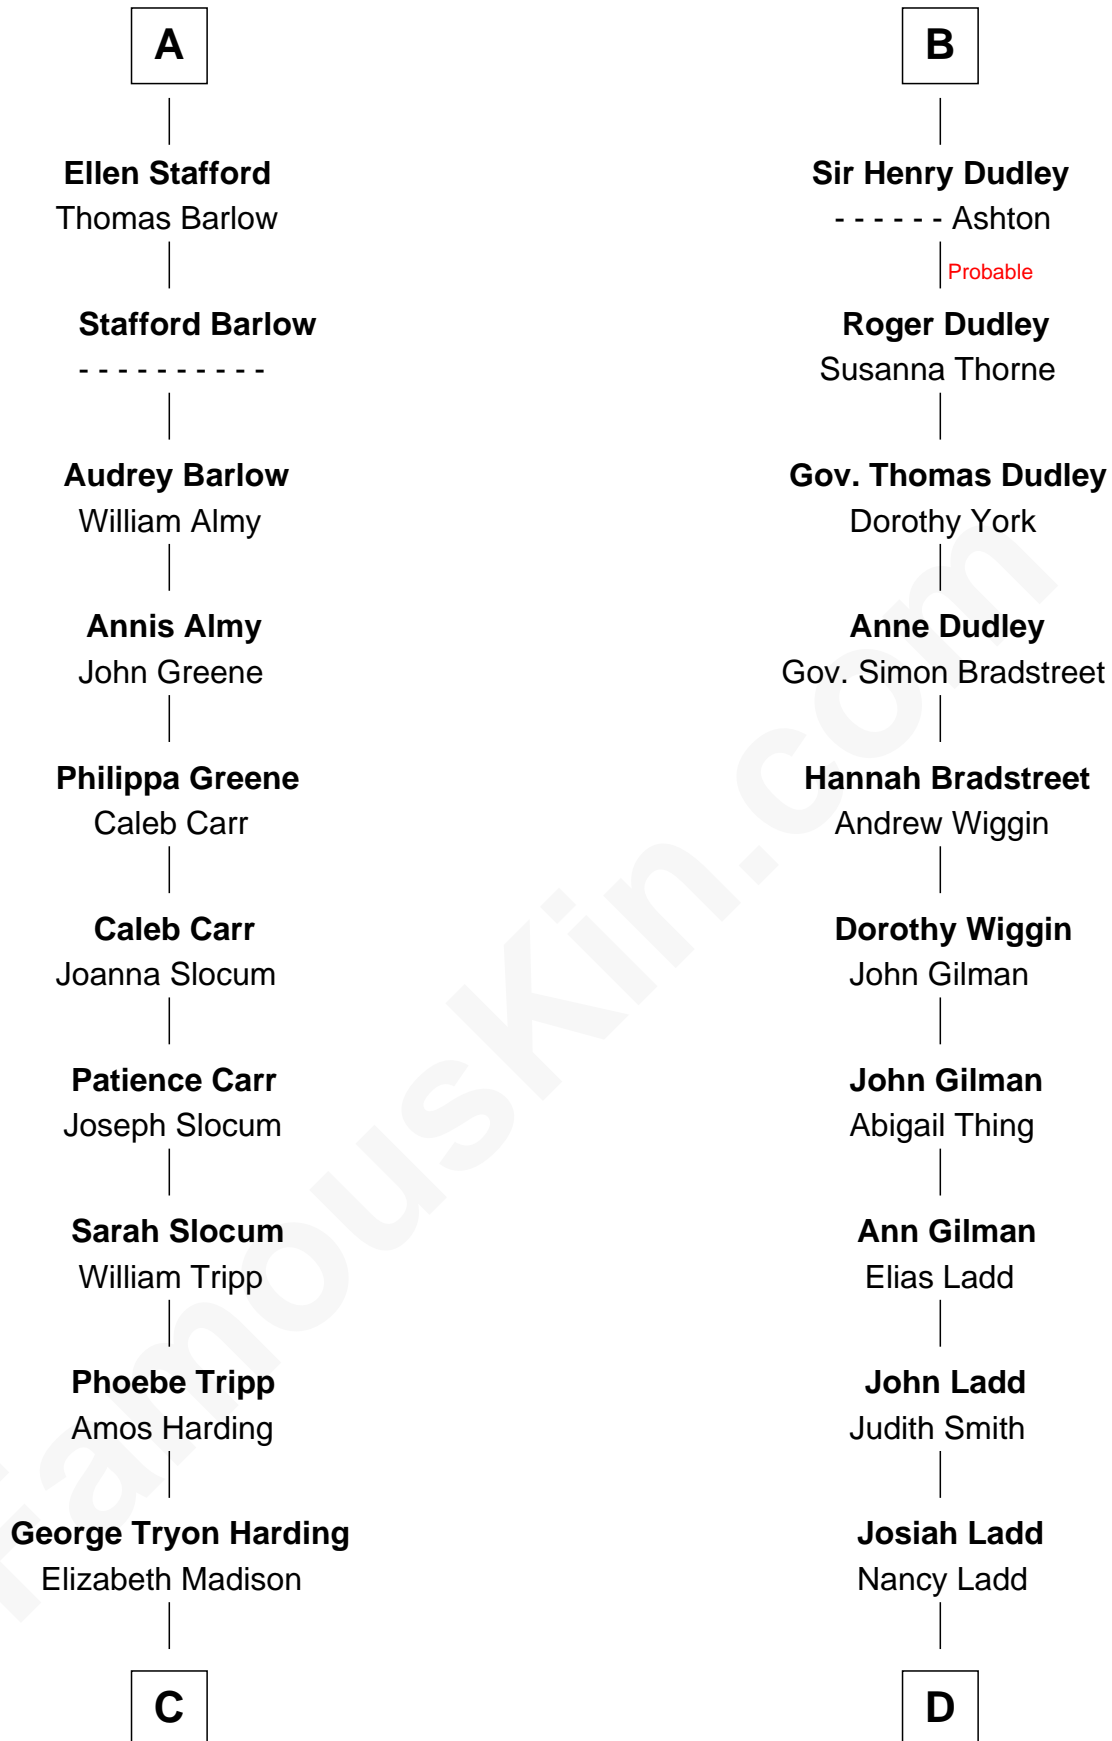

**FamousKin.com**  
**Relationship Chart of**  
**Warren G. Harding**  
*29th U.S. President*

19th cousin 1 time removed of

**Alan Ladd**  
*Movie Actor*

**C**

**Charles Alexander Harding**

Mary Ann Crawford

**Dr. George Tryon Harding**

Phoebe Elizabeth Dickerson

**Warren G. Harding**

*29th U.S. President*

**D**

**Alvaro Ladd**

Nancy Shotwell

**Oscar F. Ladd**

Julia Henrietta Meigs

**Alan Harwood Ladd**

Selina Raleigh

**Alan Ladd**

*Movie Actor*

FamousKin.com