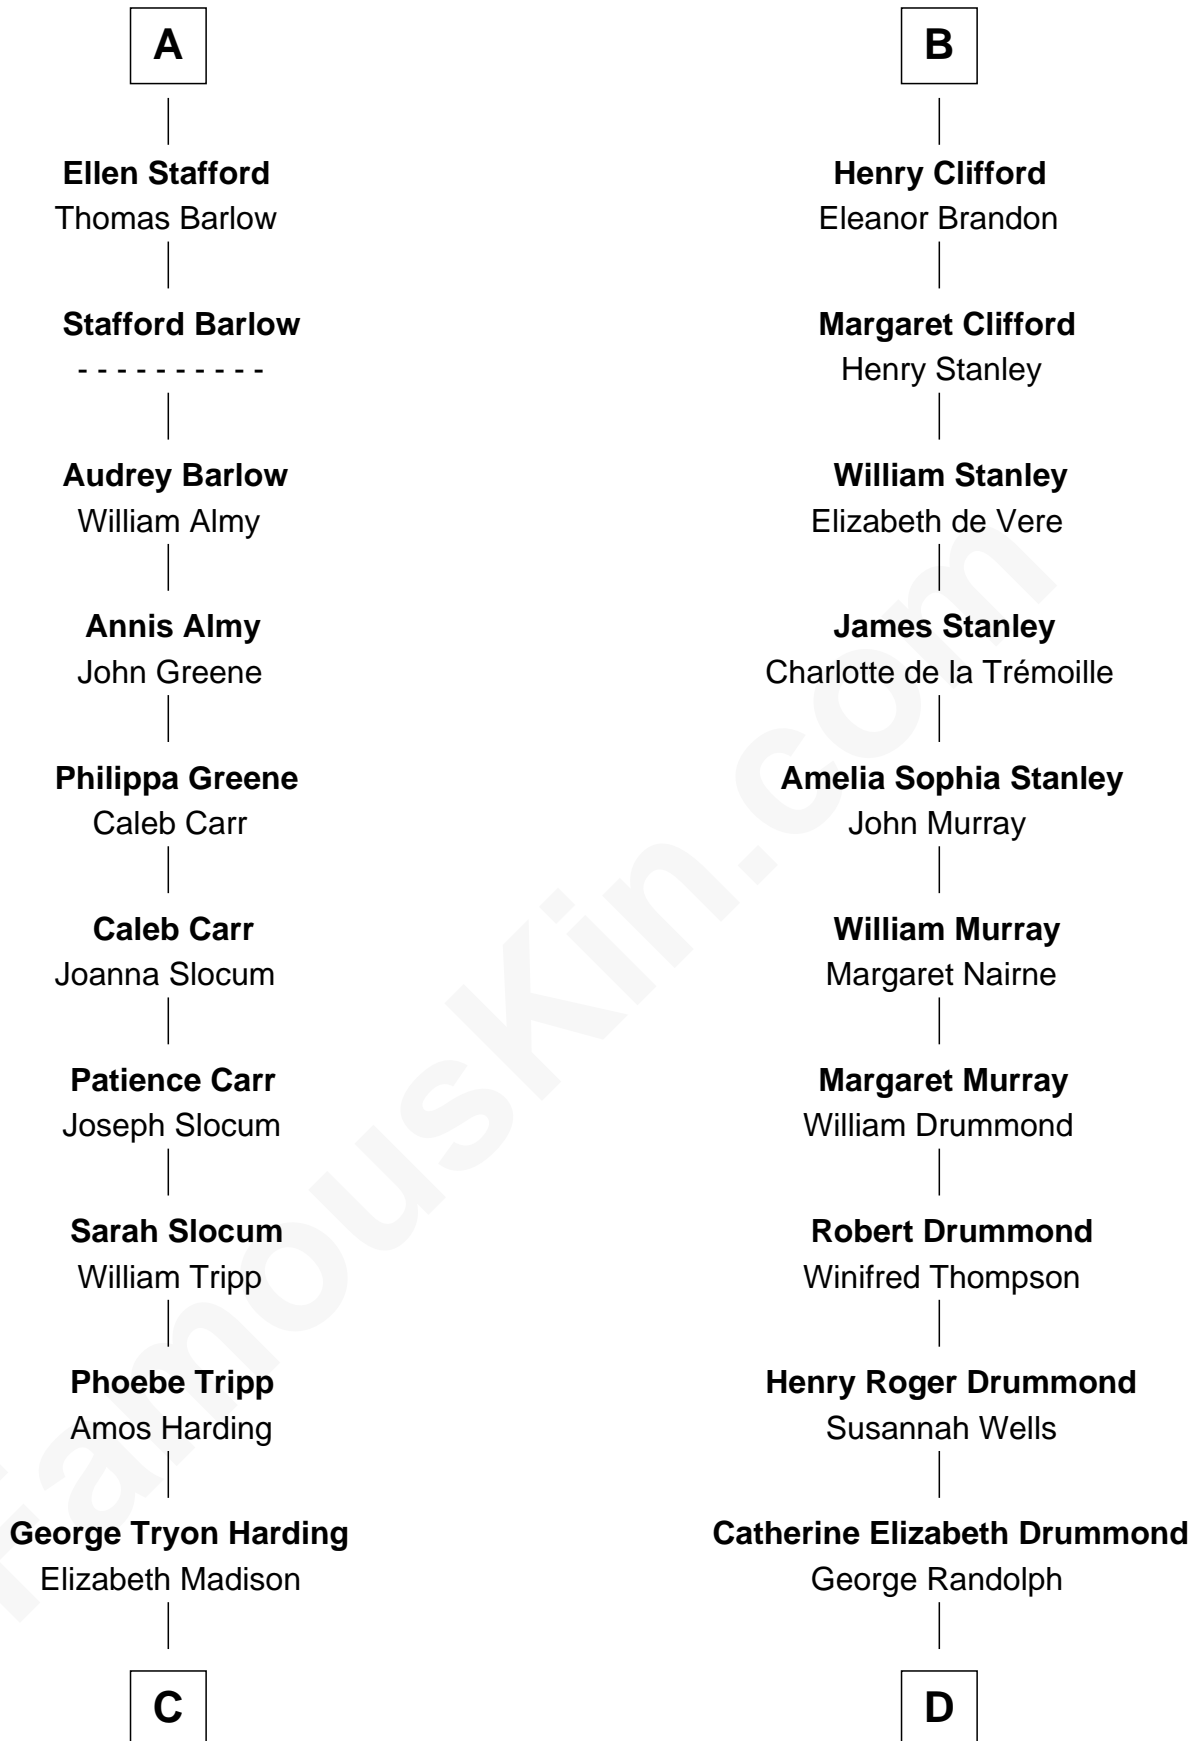

FamousKin.com
Relationship Chart of
Warren G. Harding
29th U.S. President

19th cousin 2 times removed of
Hugh Grant
Movie Actor

C

Charles Alexander Harding

Mary Ann Crawford

Dr. George Tryon Harding

Phoebe Elizabeth Dickerson