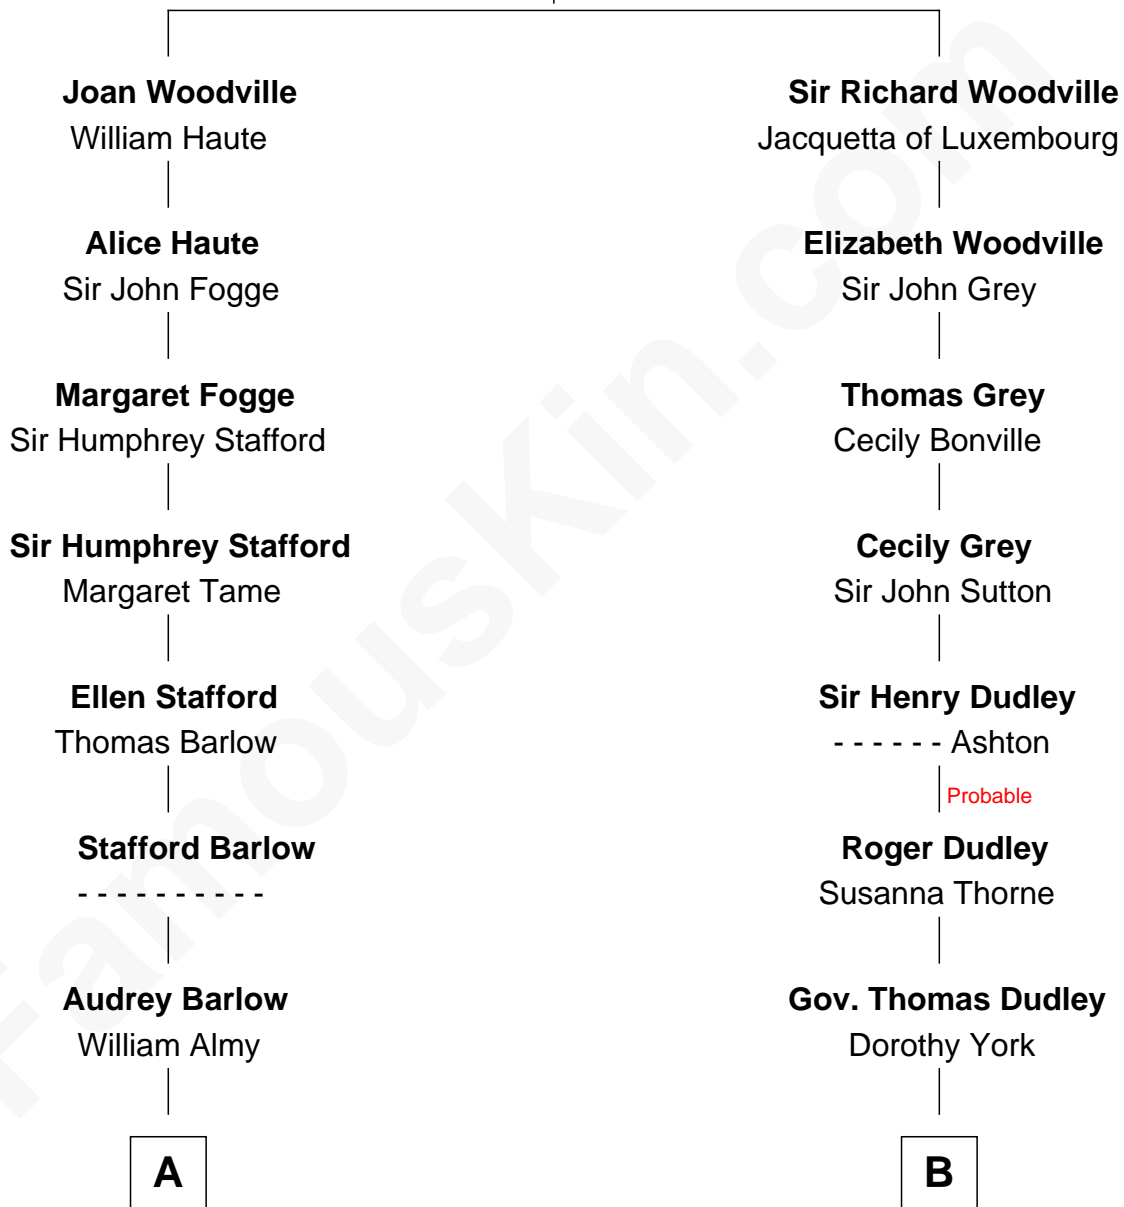

# FamousKin.com Relationship Chart of

**Warren G. Harding**

*29th U.S. President*

16th cousin 1 time removed of

**George Hamilton**

*TV and Movie Actor*

**Richard Woodville**

Joan Bedlisgate

George Hamilton photo by [Angela George](#) [\(CC BY-SA 3.0\)](#)