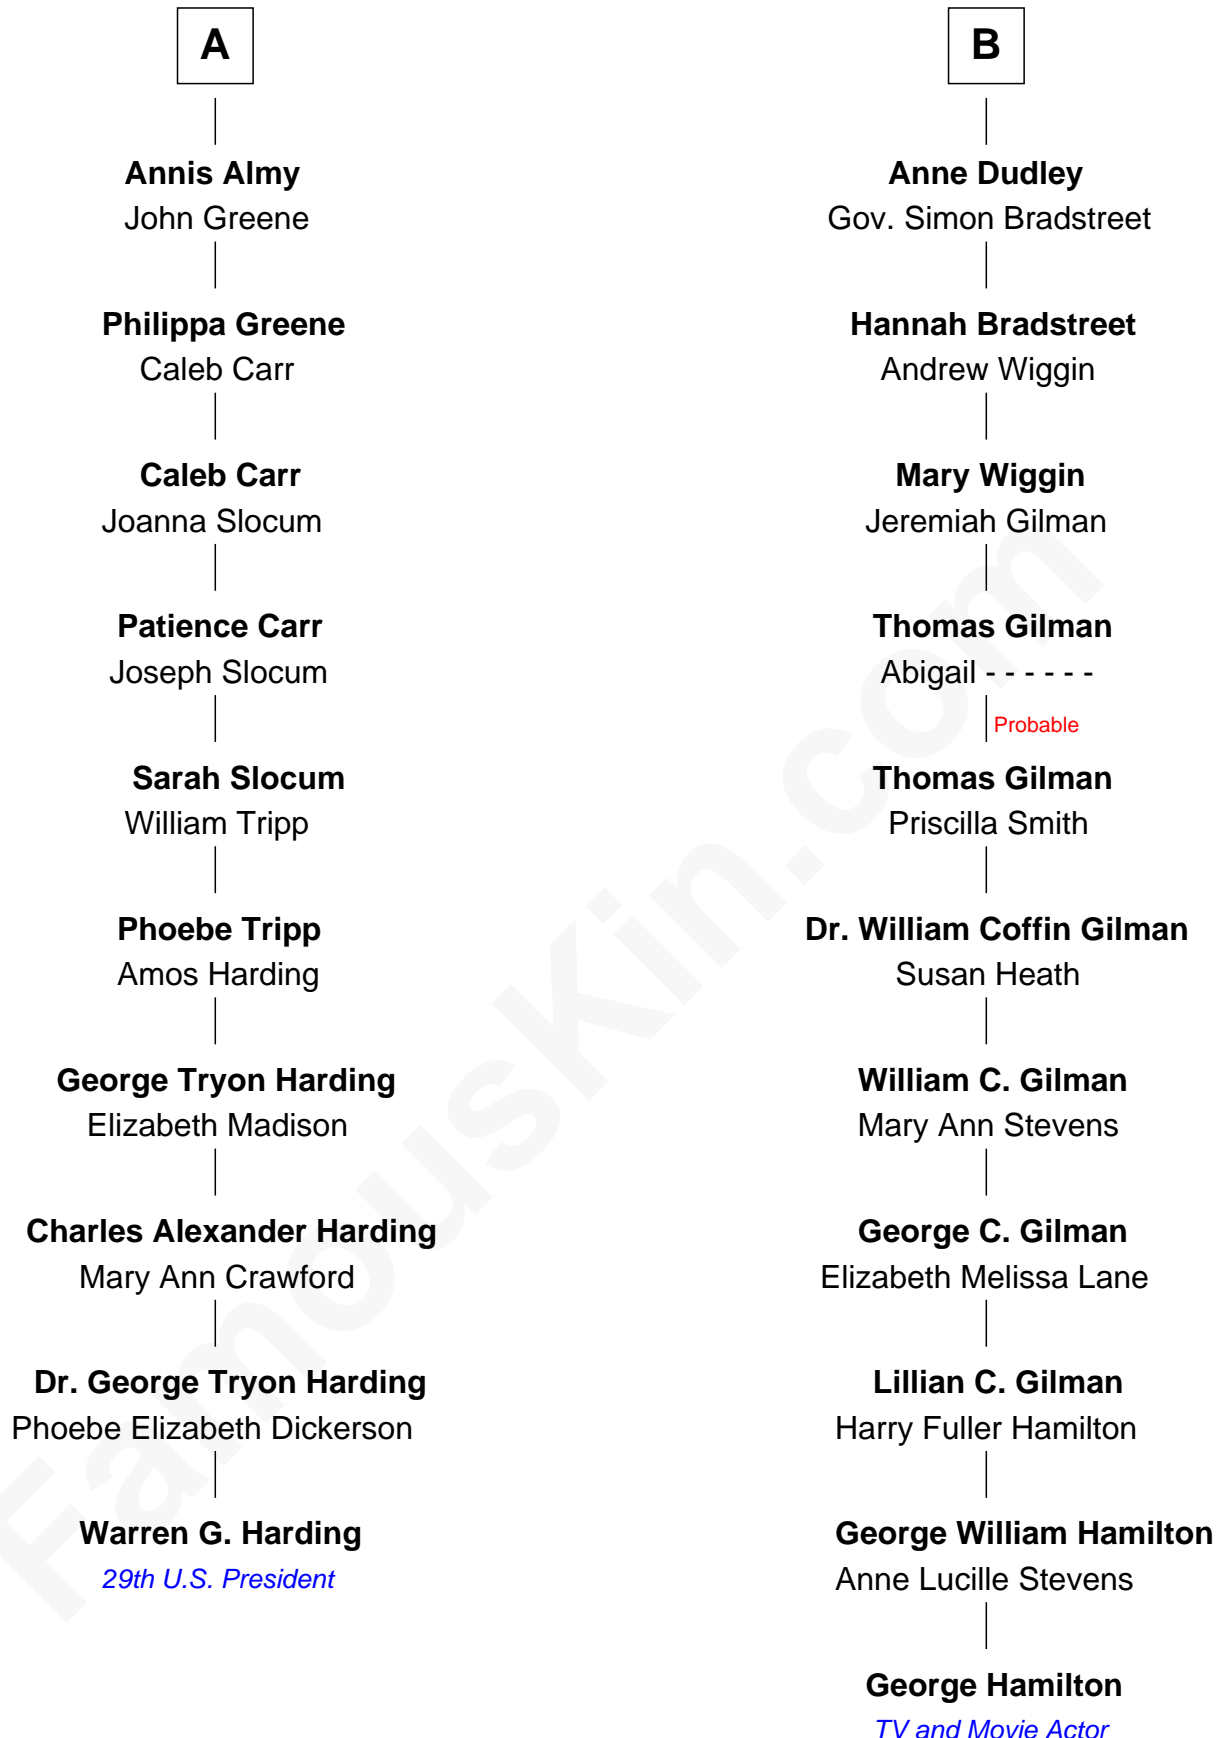

# FamousKin.com Relationship Chart of

**Warren G. Harding**

*29th U.S. President*

16th cousin 1 time removed of

**George Hamilton**

*TV and Movie Actor*

**Richard Woodville**

Joan Bedlisgate

George Hamilton photo by [Angela George](#) [\(CC BY-SA 3.0\)](#)