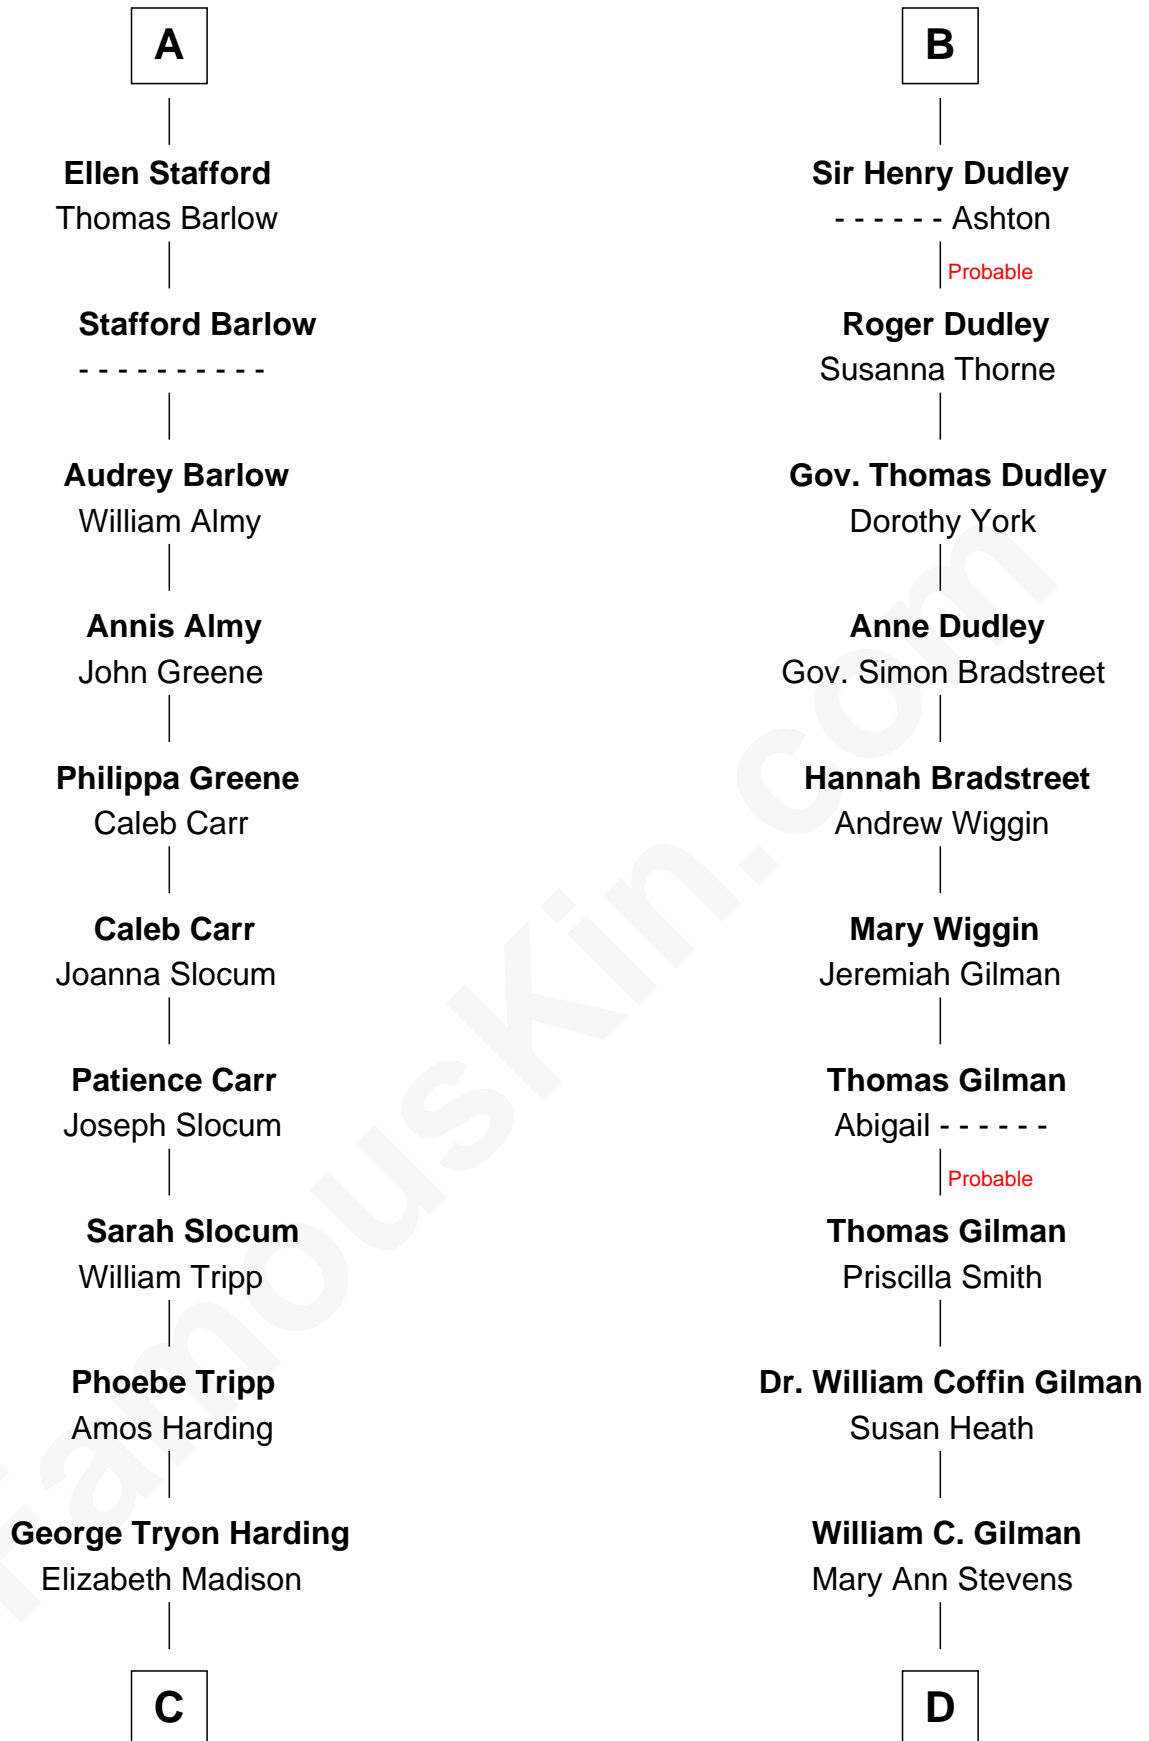

FamousKin.com Relationship Chart of

Warren G. Harding

29th U.S. President

19th cousin 1 time removed of

George Hamilton

TV and Movie Actor

C

Charles Alexander Harding

Mary Ann Crawford

Dr. George Tryon Harding

Phoebe Elizabeth Dickerson

Warren G. Harding

29th U.S. President

D

George C. Gilman

Elizabeth Melissa Lane

Lillian C. Gilman

Harry Fuller Hamilton

George William Hamilton

Anne Lucille Stevens

George Hamilton

TV and Movie Actor