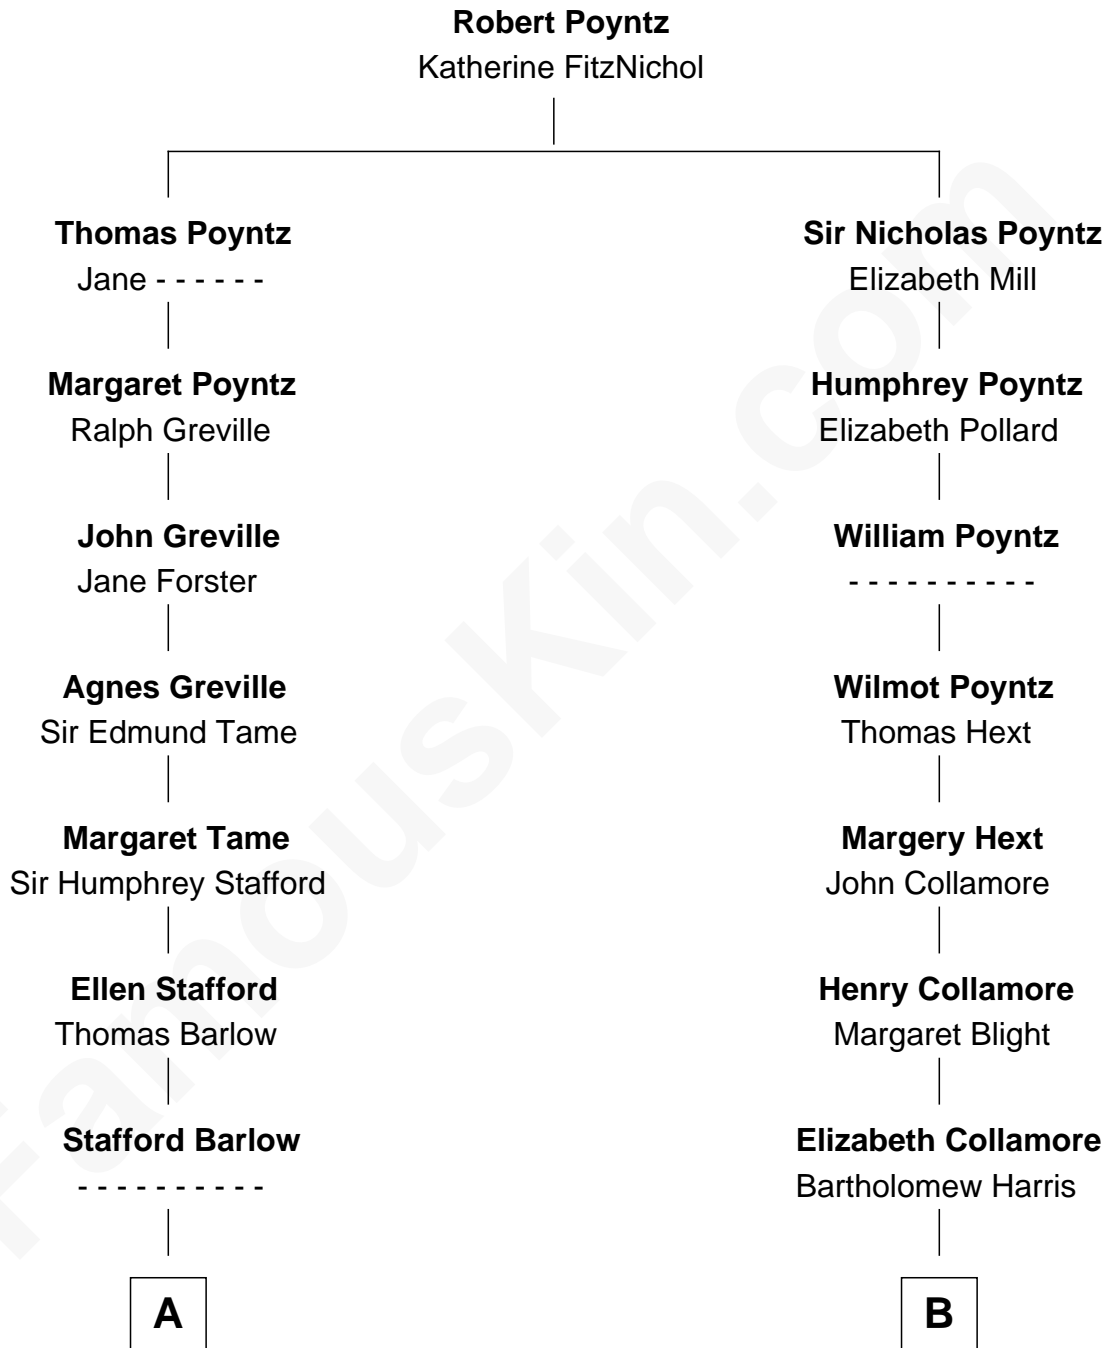

FamousKin.com Relationship Chart of

Warren G. Harding
29th U.S. President

17th cousin 1 time removed of

Elisabeth Shue
TV and Movie Actress

C

Anne Brewster Wells

James William Shue

Elisabeth Shue

TV and Movie Actress

FamousKin.com